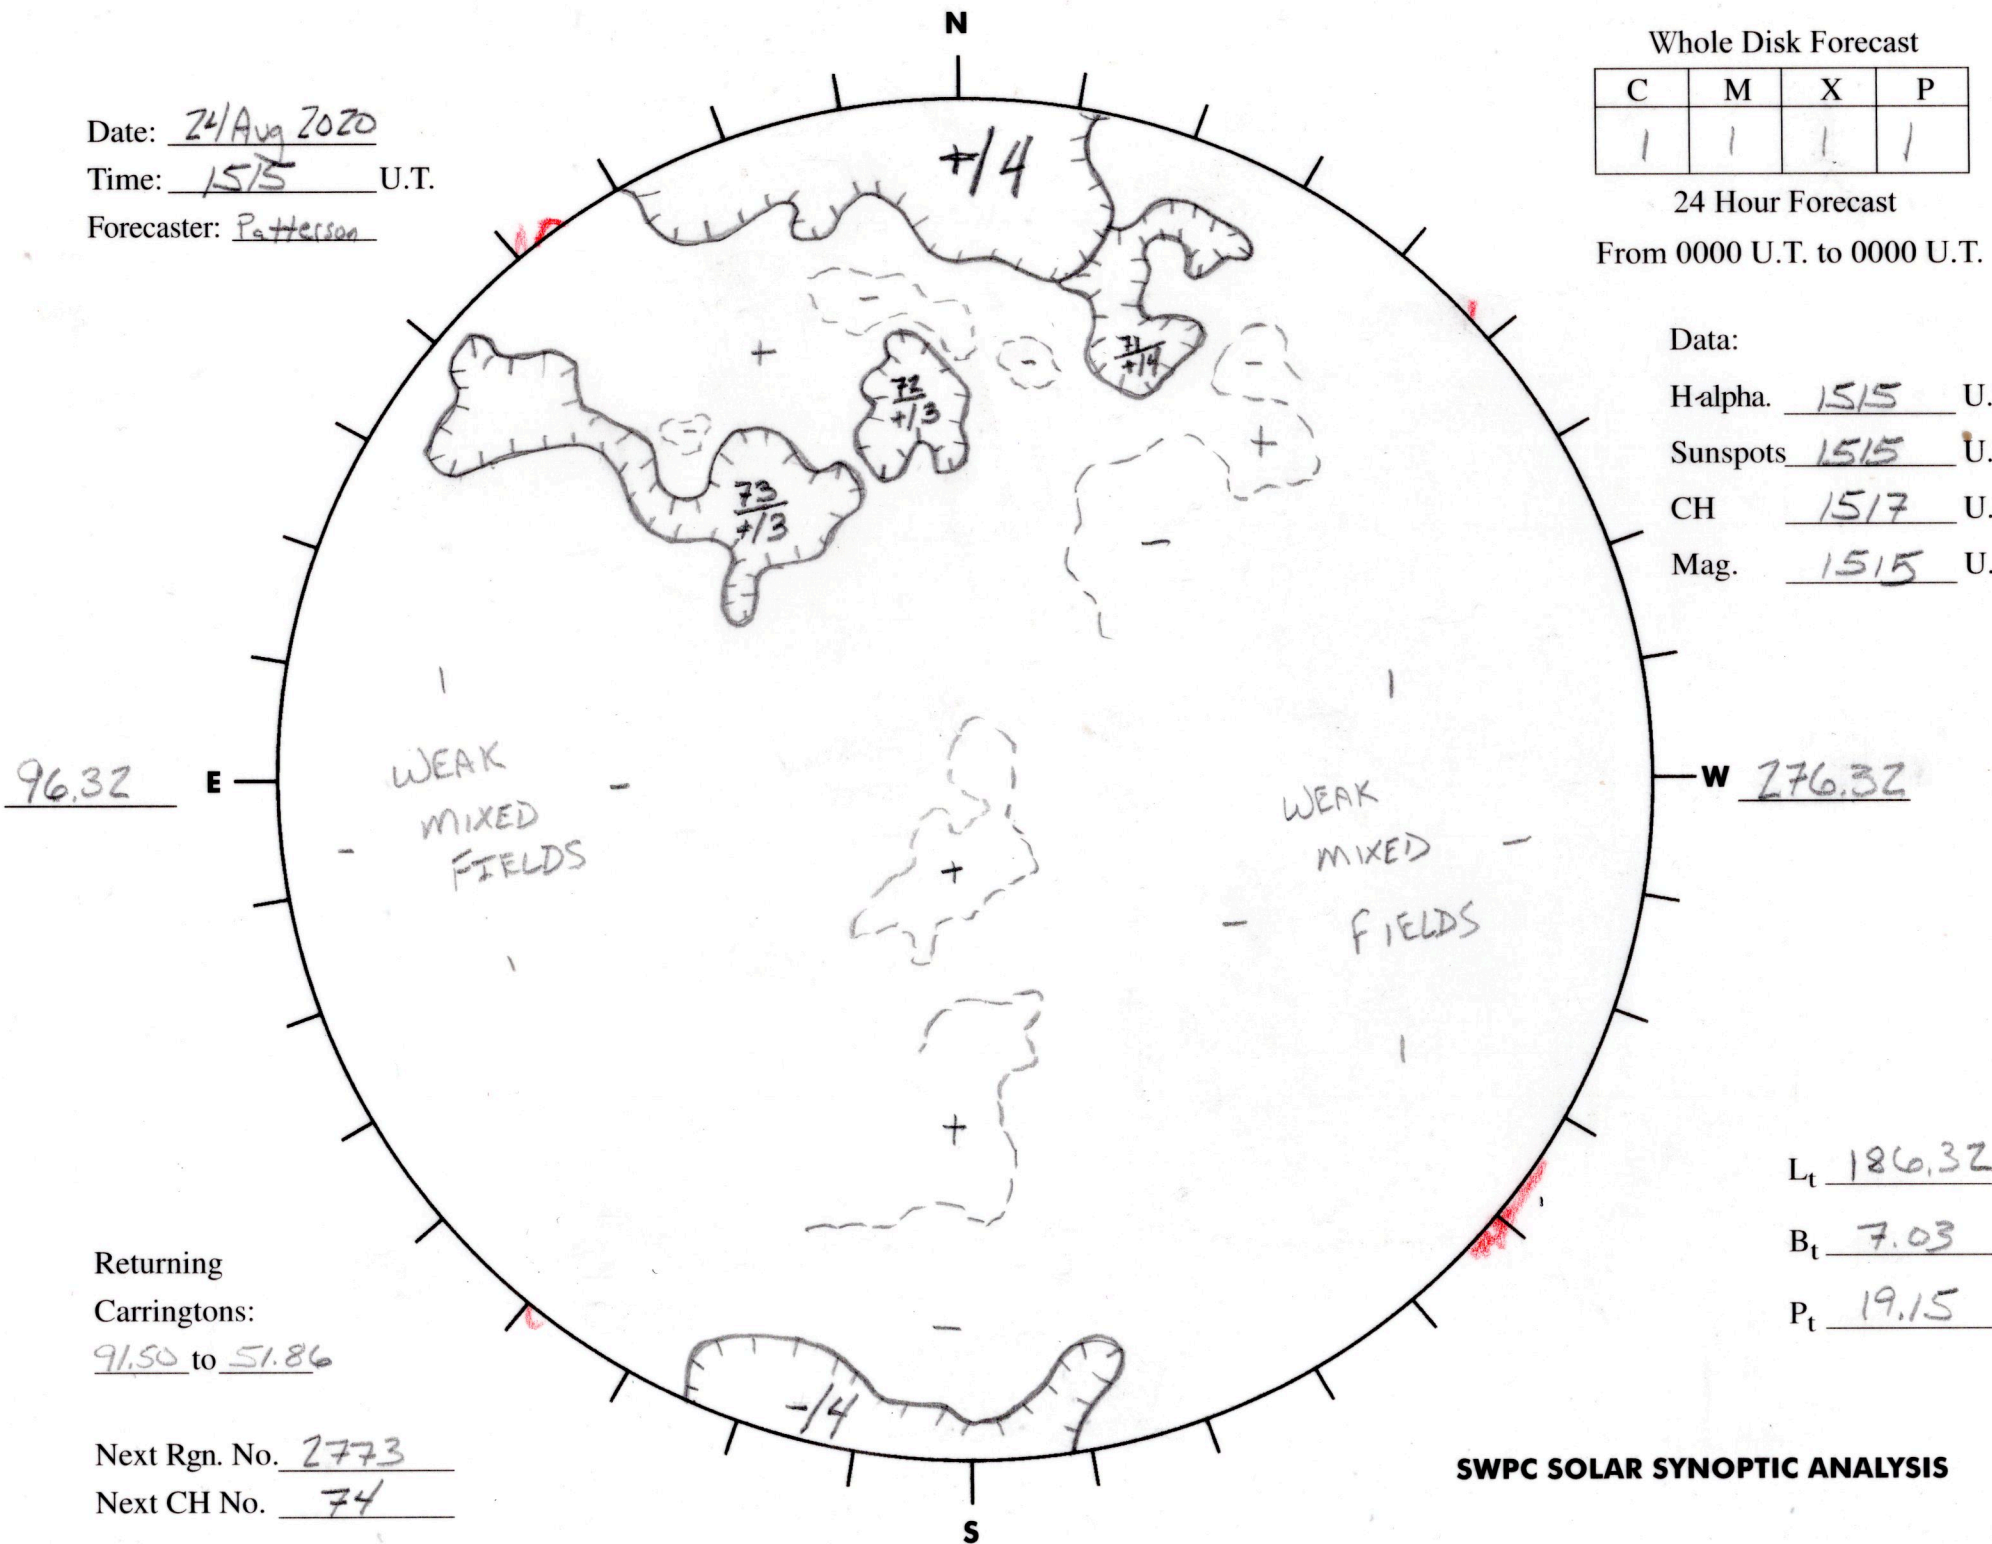

Date: 24 Aug 2020  
 Time: 1515 U.T.  
 Forecaster: Patterson

Whole Disk Forecast

C	M	X	P
1	1	1	1

24 Hour Forecast

From 0000 U.T. to 0000 U.T.

Data:

H-alpha. 1515 U.T.

Sunspots 1515 U.T.

CH 1517 U.T.

Mag. 1515 U.T.

Returning  
 Carringtons:  
91.50 to 51.86

Next Rgn. No. 2773  
 Next CH No. 74

$L_t$  186.32

$B_t$  7.03

$P_t$  19.15