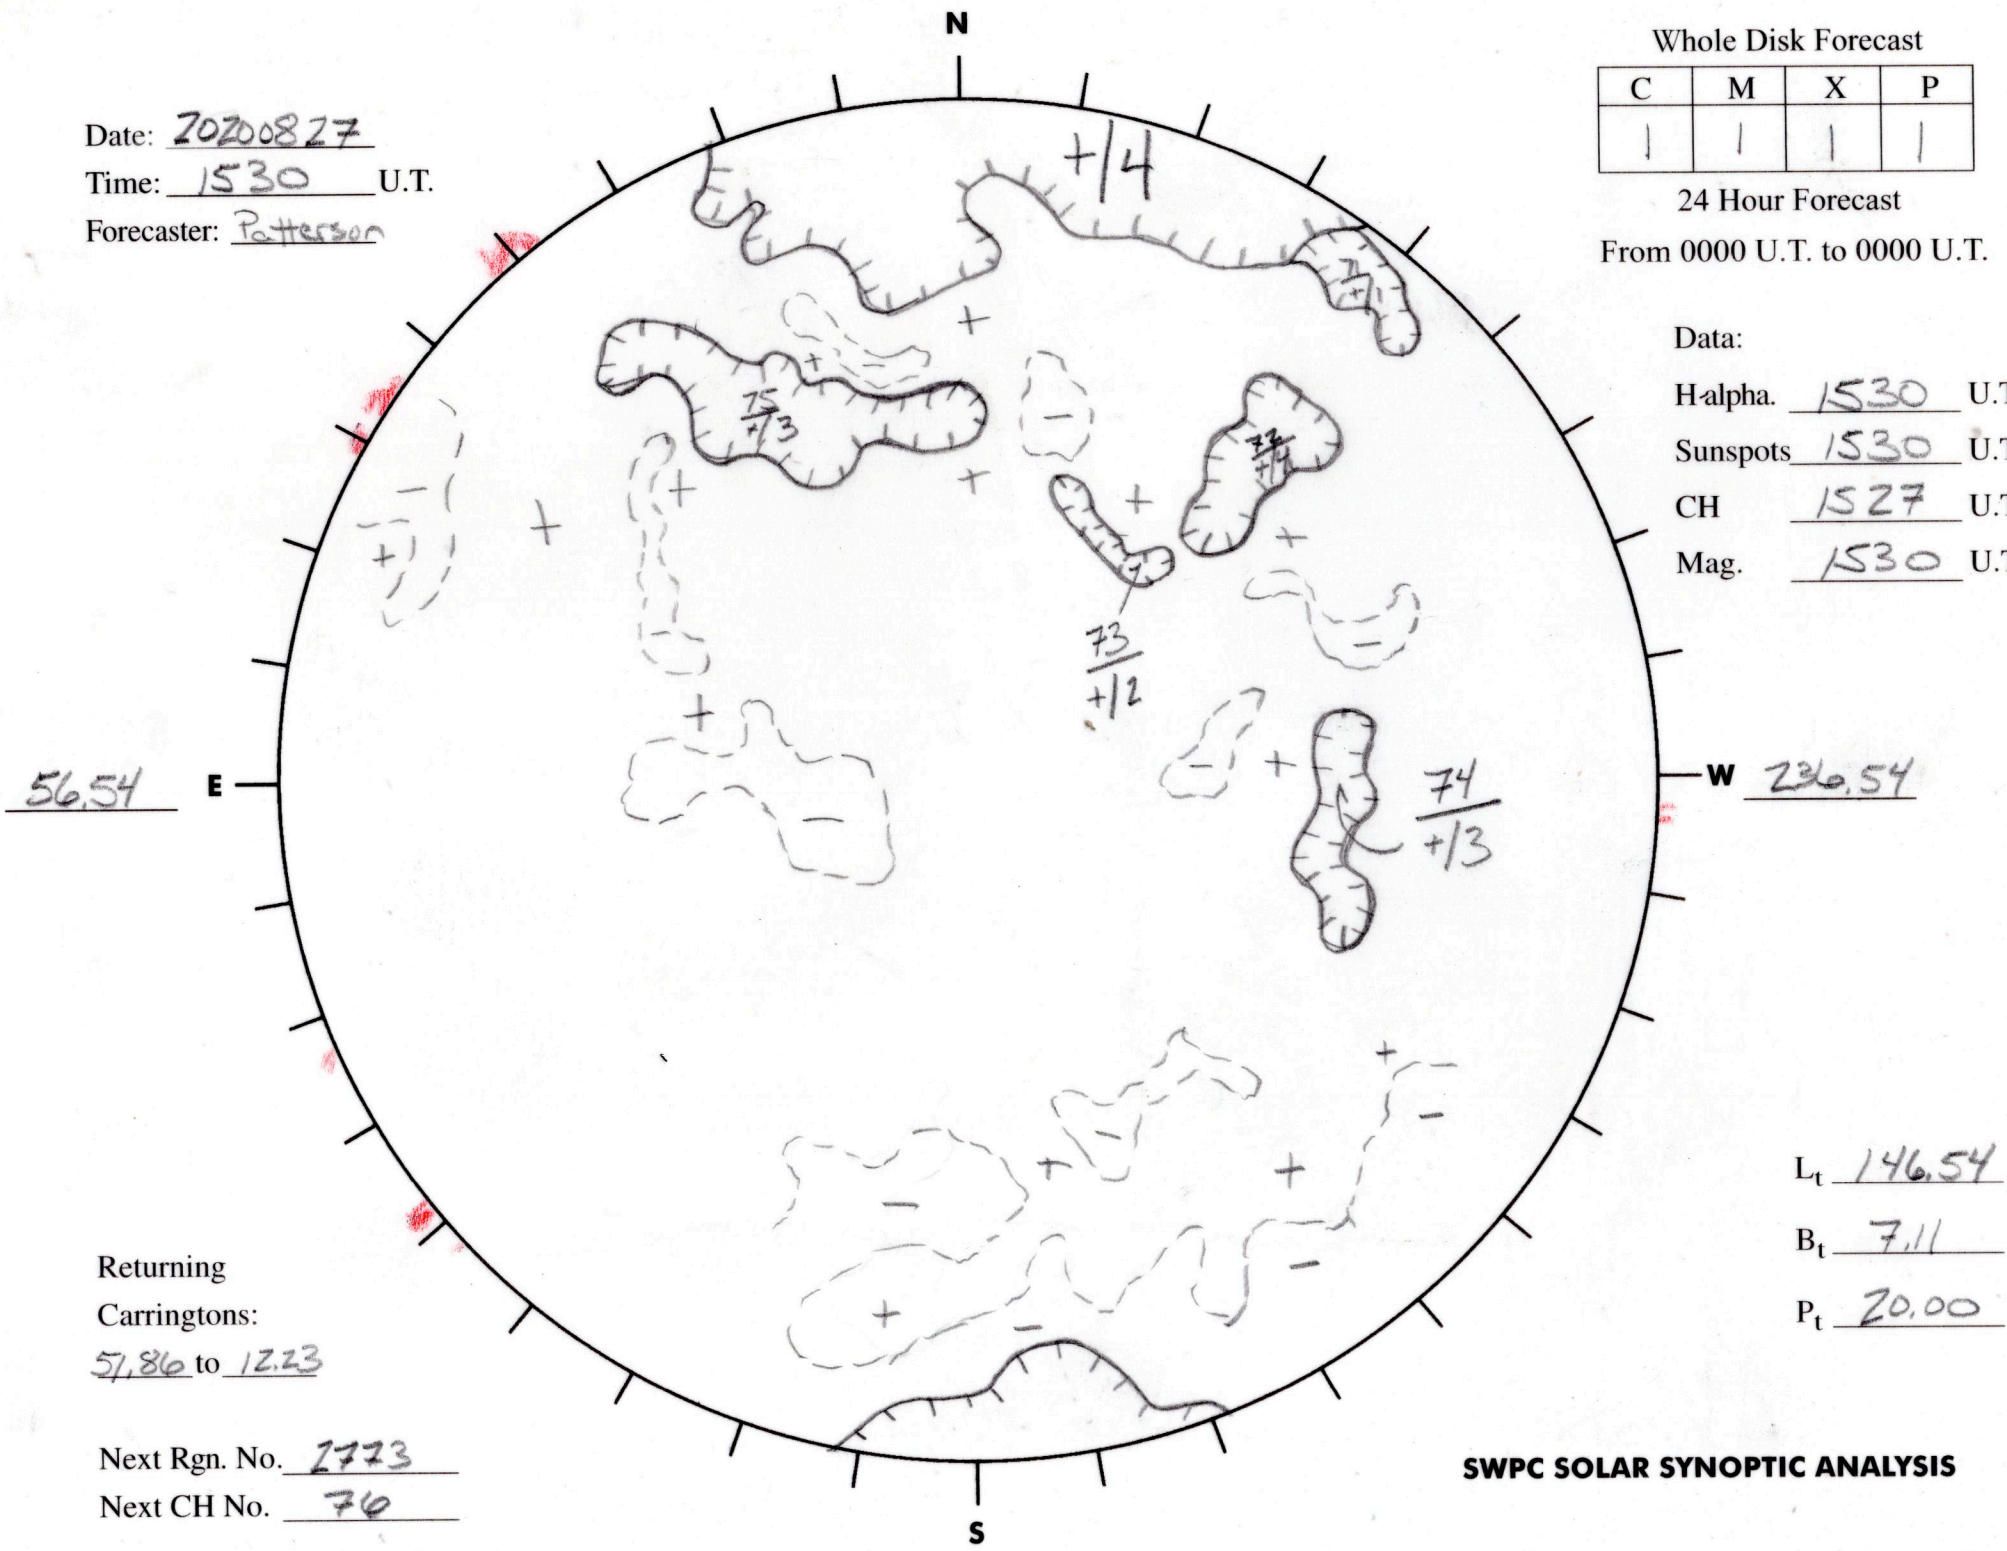

Date: 20200827
 Time: 1530 U.T.
 Forecaster: Patterson

Whole Disk Forecast

C	M	X	P

24 Hour Forecast
 From 0000 U.T. to 0000 U.T.

Data:
 H-alpha. 1530 U.T.
 Sunspots 1530 U.T.
 CH 1527 U.T.
 Mag. 1530 U.T.

Returning Carringtons:
5186 to 1223

Next Rgn. No. 1773
 Next CH No. 76

L_t 146.54
 B_t 7.11
 P_t 20.00