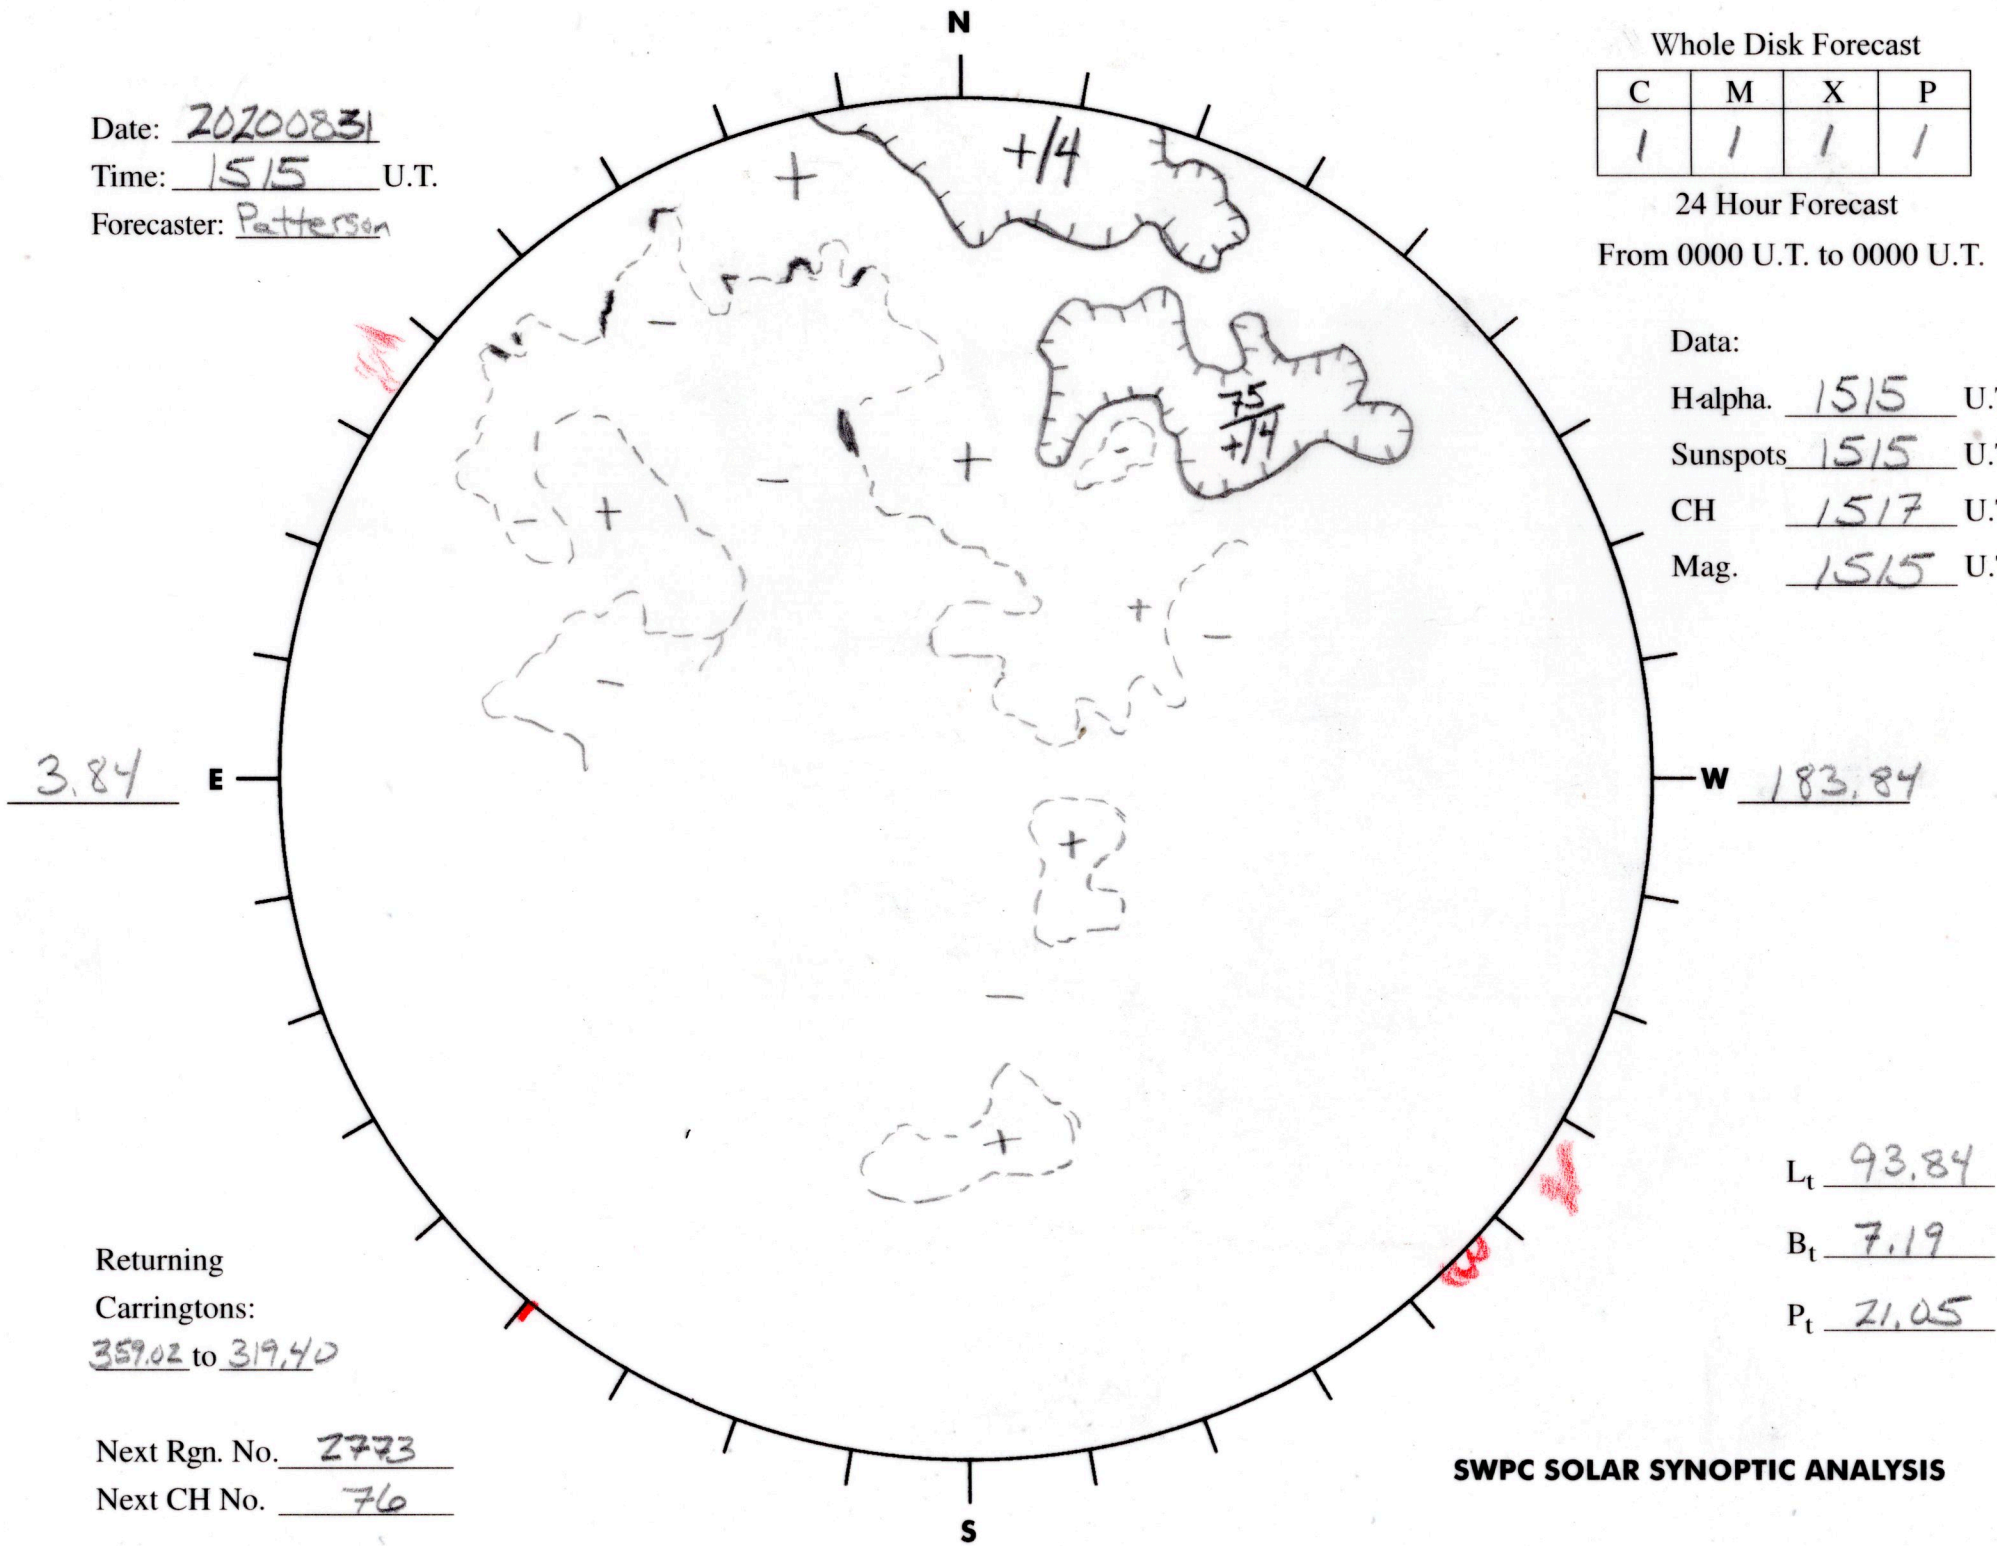

Date: 20200831
 Time: 1515 U.T.
 Forecaster: Patterson

Whole Disk Forecast

C	M	X	P
1	1	1	1

24 Hour Forecast

From 0000 U.T. to 0000 U.T.

Data:

H-alpha. 1515 U.T.

Sunspots 1515 U.T.

CH 1517 U.T.

Mag. 1515 U.T.

Returning
 Carringtons:
359.02 to 319.40

Next Rgn. No. 2773
 Next CH No. 76

L_t 93.84

B_t 7.19

P_t 21.05