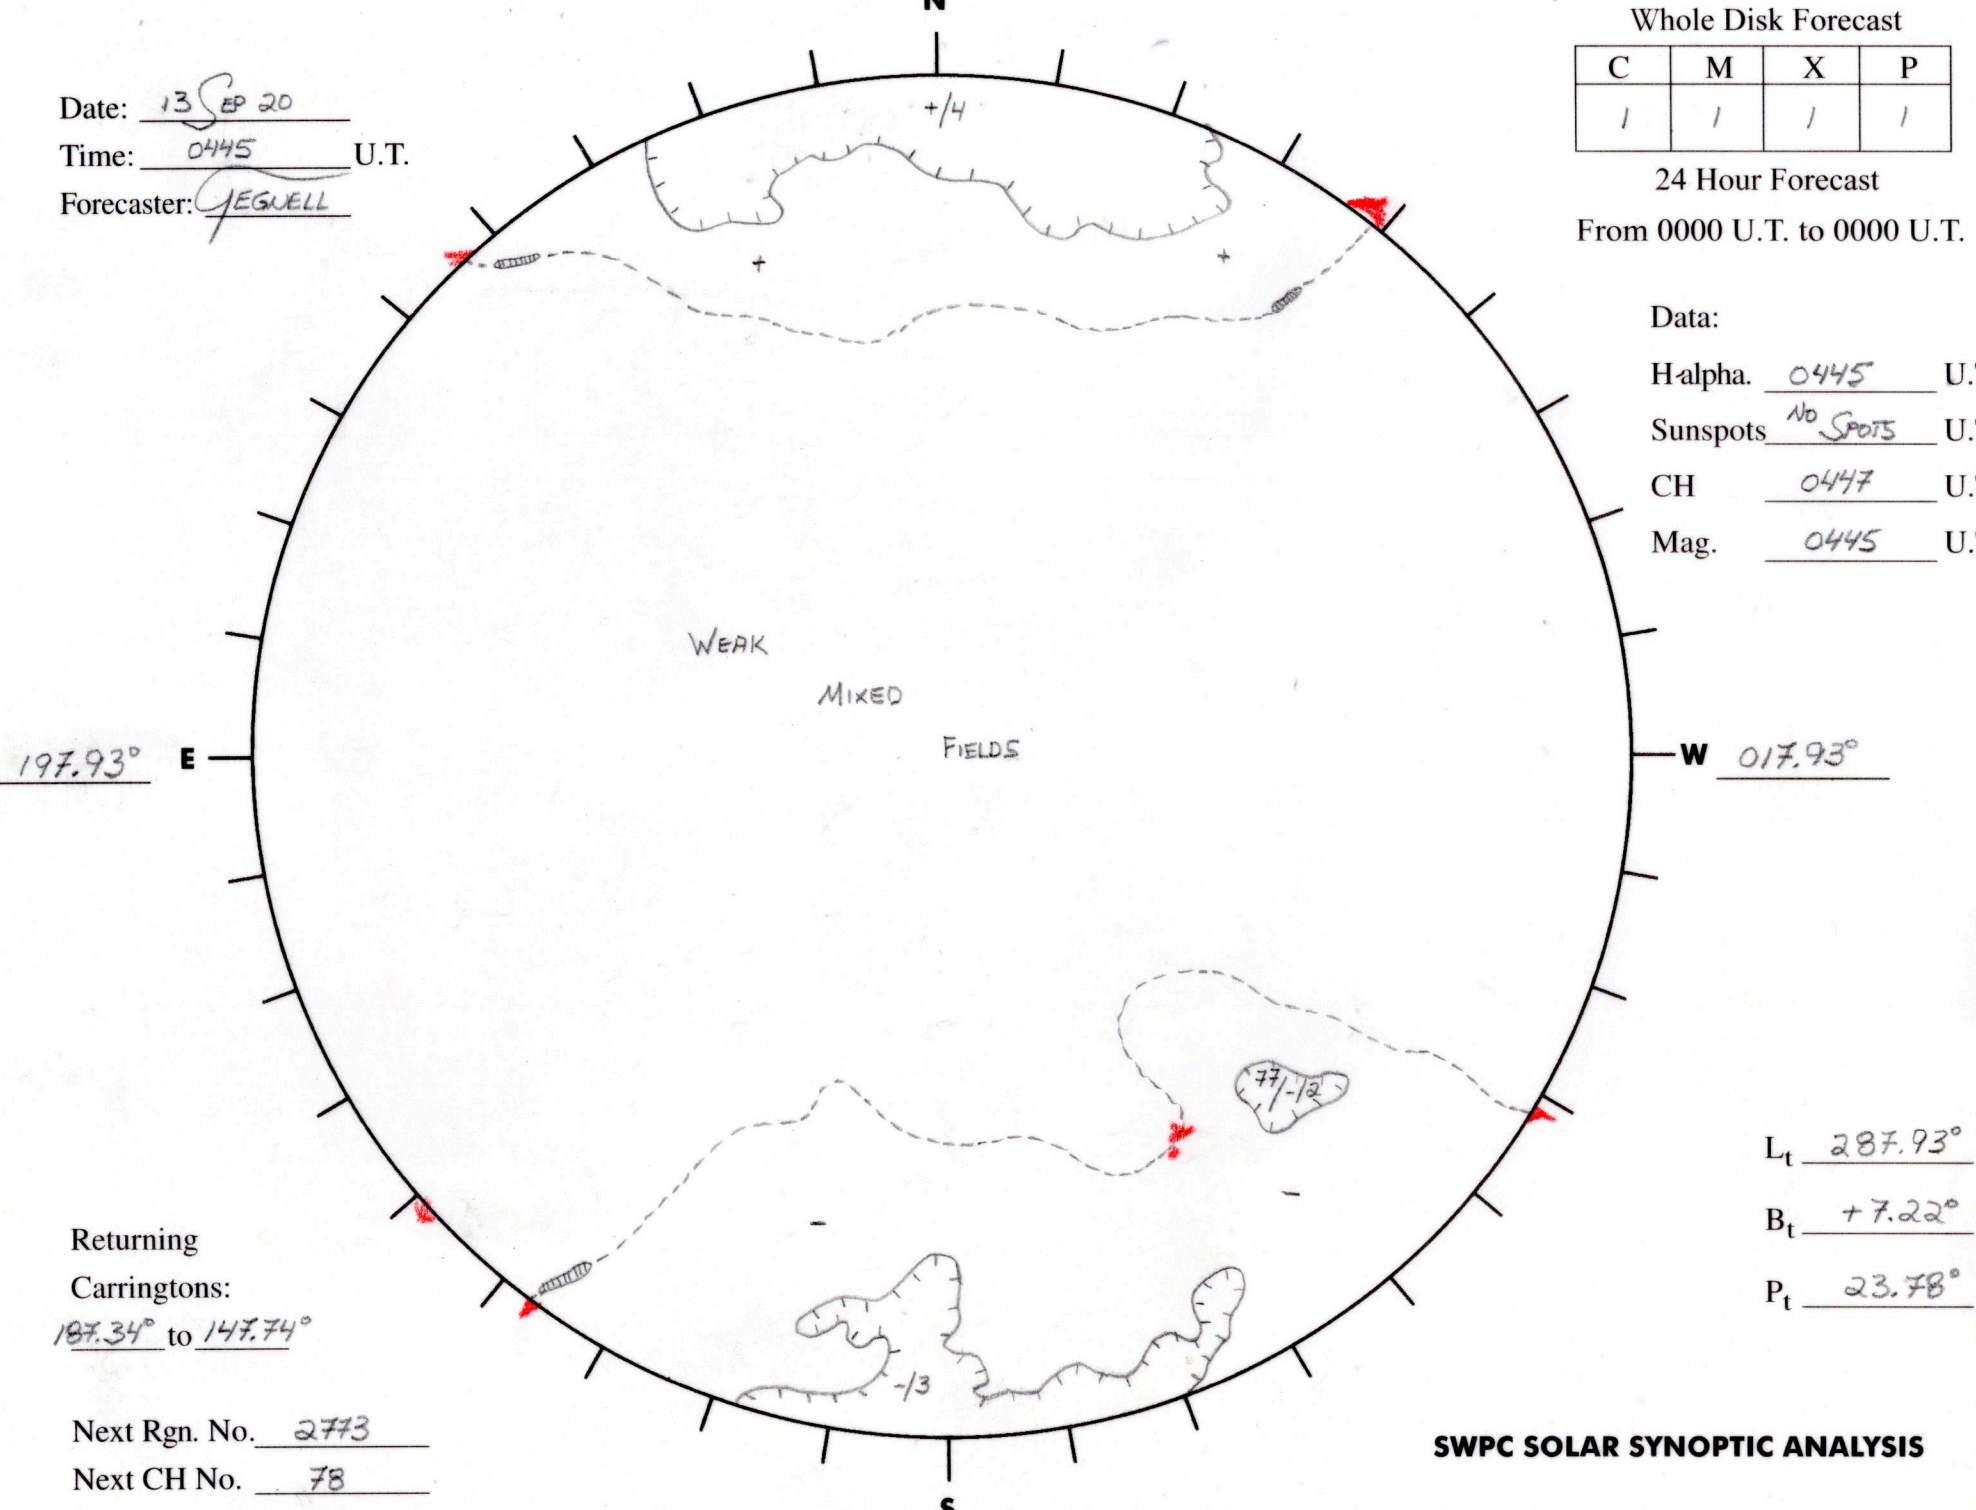

Date: 13 SEP 20
 Time: 0445 U.T.
 Forecaster: JEGWELL

Whole Disk Forecast

C	M	X	P
1	1	1	1

24 Hour Forecast
 From 0000 U.T. to 0000 U.T.

Data:
 Halpha. 0445 U.T.
 Sunspots NO SPOTS U.T.
 CH 0447 U.T.
 Mag. 0445 U.T.

197.93° E

W 017.93°

Returning Carringtons:
187.34° to 147.74°

L_t 287.93°

B_t +7.22°

P_t 23.78°

Next Rgn. No. 2713

Next CH No. 78