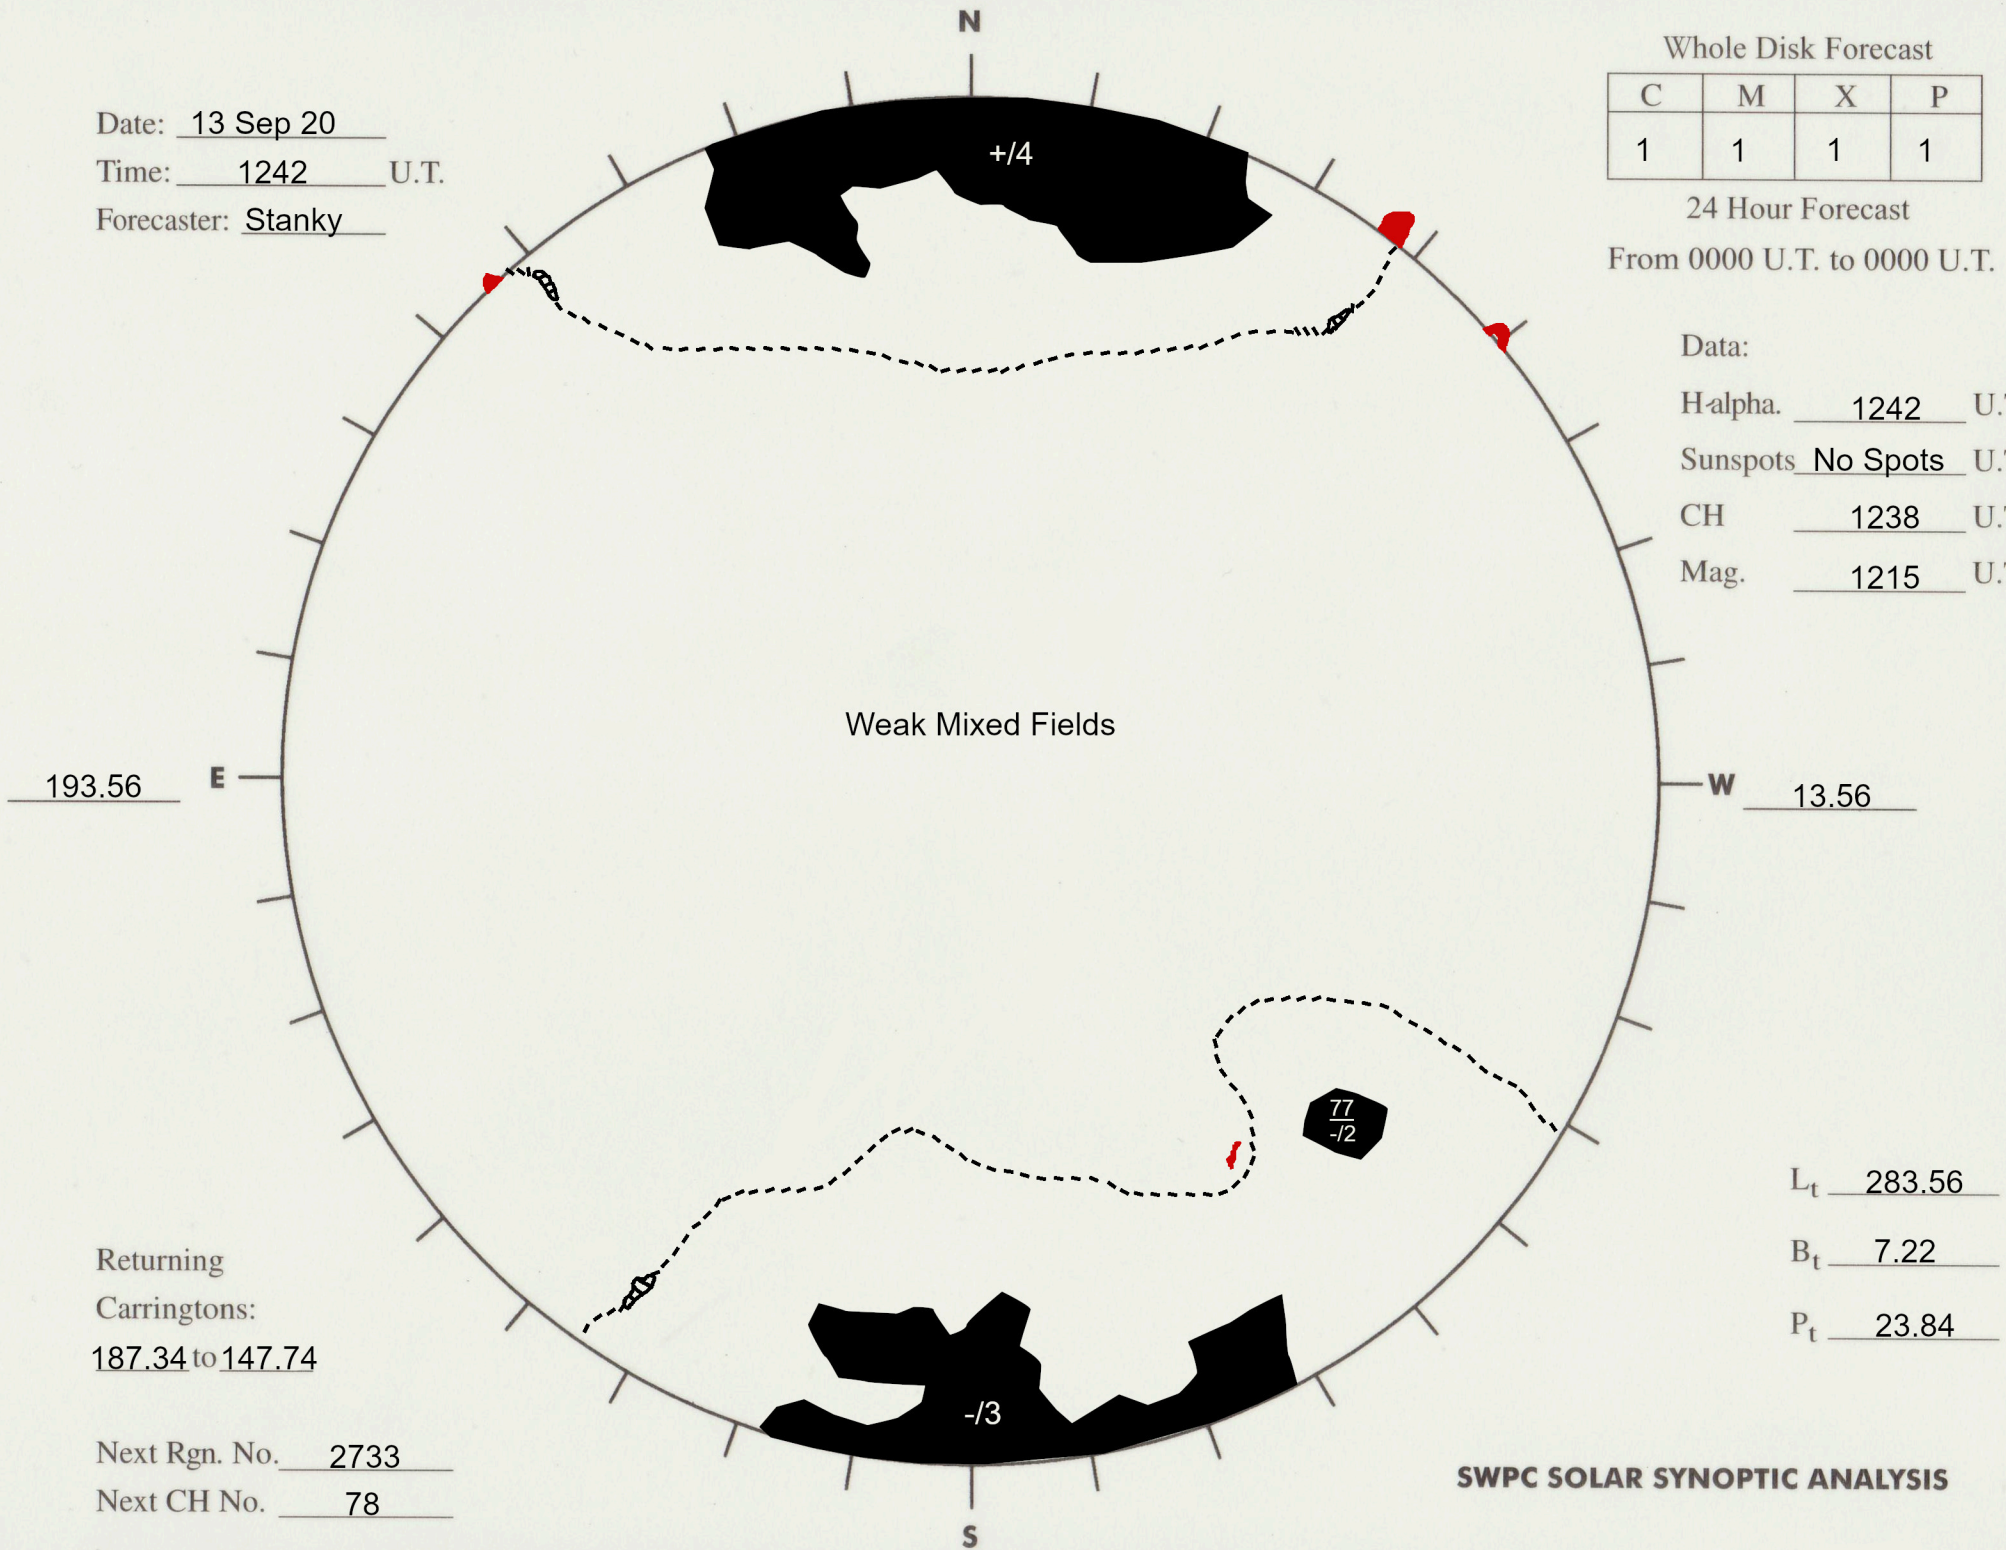

Date: 13 Sep 20
 Time: 1242 U.T.
 Forecaster: Stanky

Whole Disk Forecast

C	M	X	P
1	1	1	1

24 Hour Forecast
 From 0000 U.T. to 0000 U.T.

Data:

H-alpha. 1242 U.T.

Sunspots No Spots U.T.

CH 1238 U.T.

Mag. 1215 U.T.

Weak Mixed Fields

193.56

E

W

13.56

Returning
 Carringtons:
187.34 to 147.74

Next Rgn. No. 2733

Next CH No. 78

L_t 283.56

B_t 7.22

P_t 23.84

SWPC SOLAR SYNOPTIC ANALYSIS