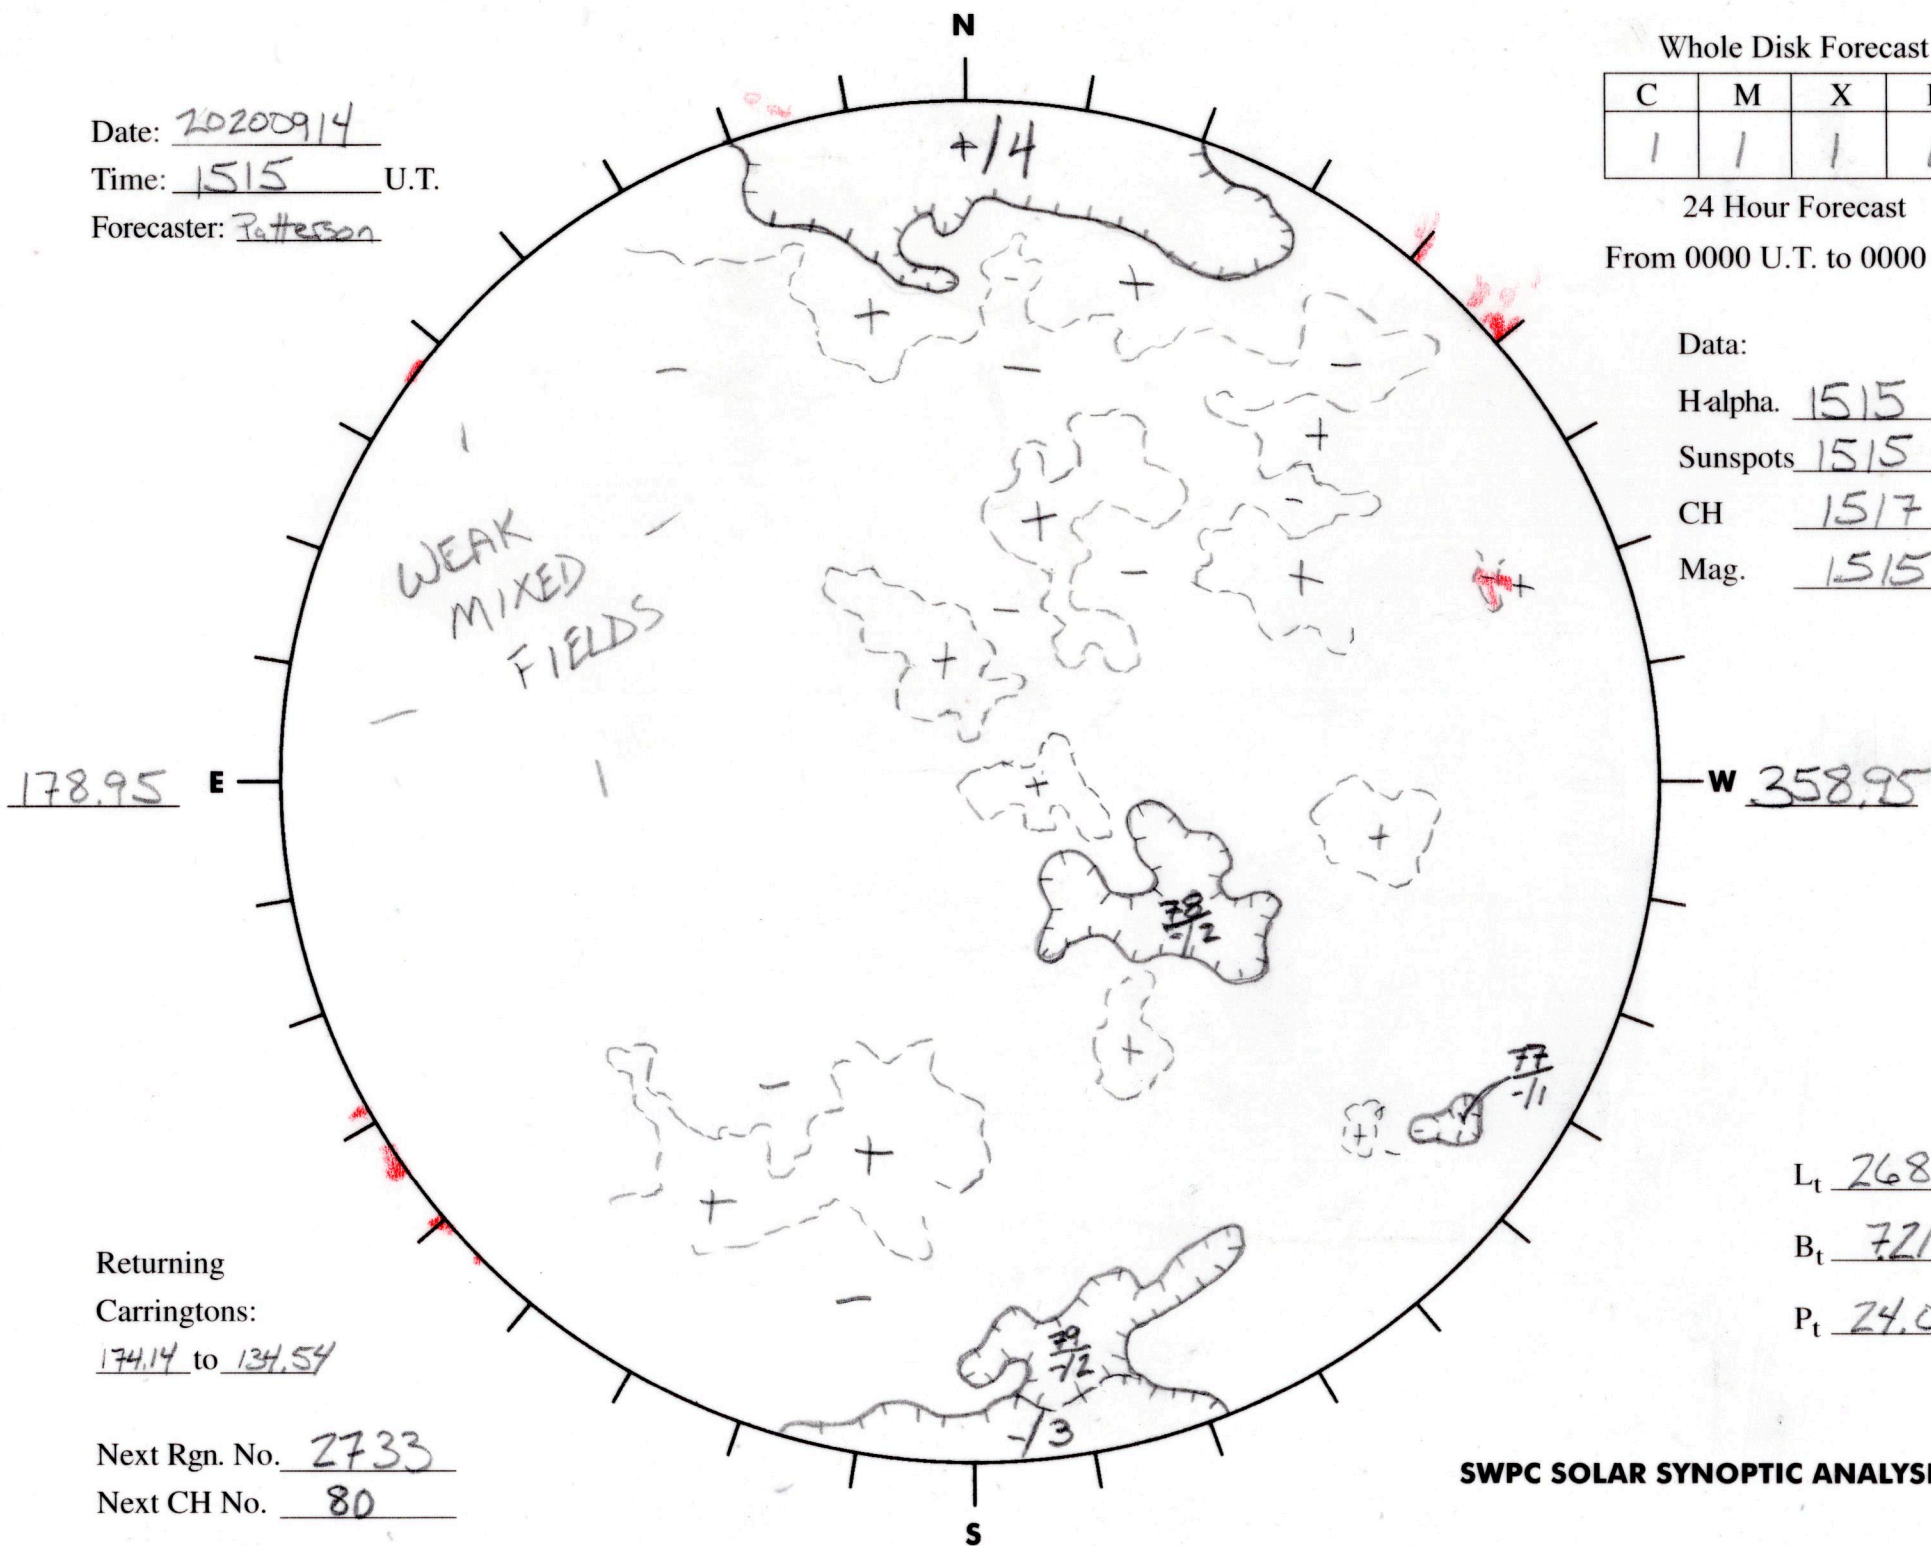

Date: 20200914
 Time: 1515 U.T.
 Forecaster: Patterson

Whole Disk Forecast

| C | M | X | P |
|---|---|---|---|
| 1 | 1 | 1 | 1 |

24 Hour Forecast

From 0000 U.T. to 0000 U.T.

Data:

Halp. 1515 U.T.

Sunspots 1515 U.T.

CH 1517 U.T.

Mag. 1515 U.T.

Returning Carringtons:
174.14 to 134.54

Next Rgn. No. 2733
 Next CH No. 80

L_t 268.95

B_t 721

P_t 24.03