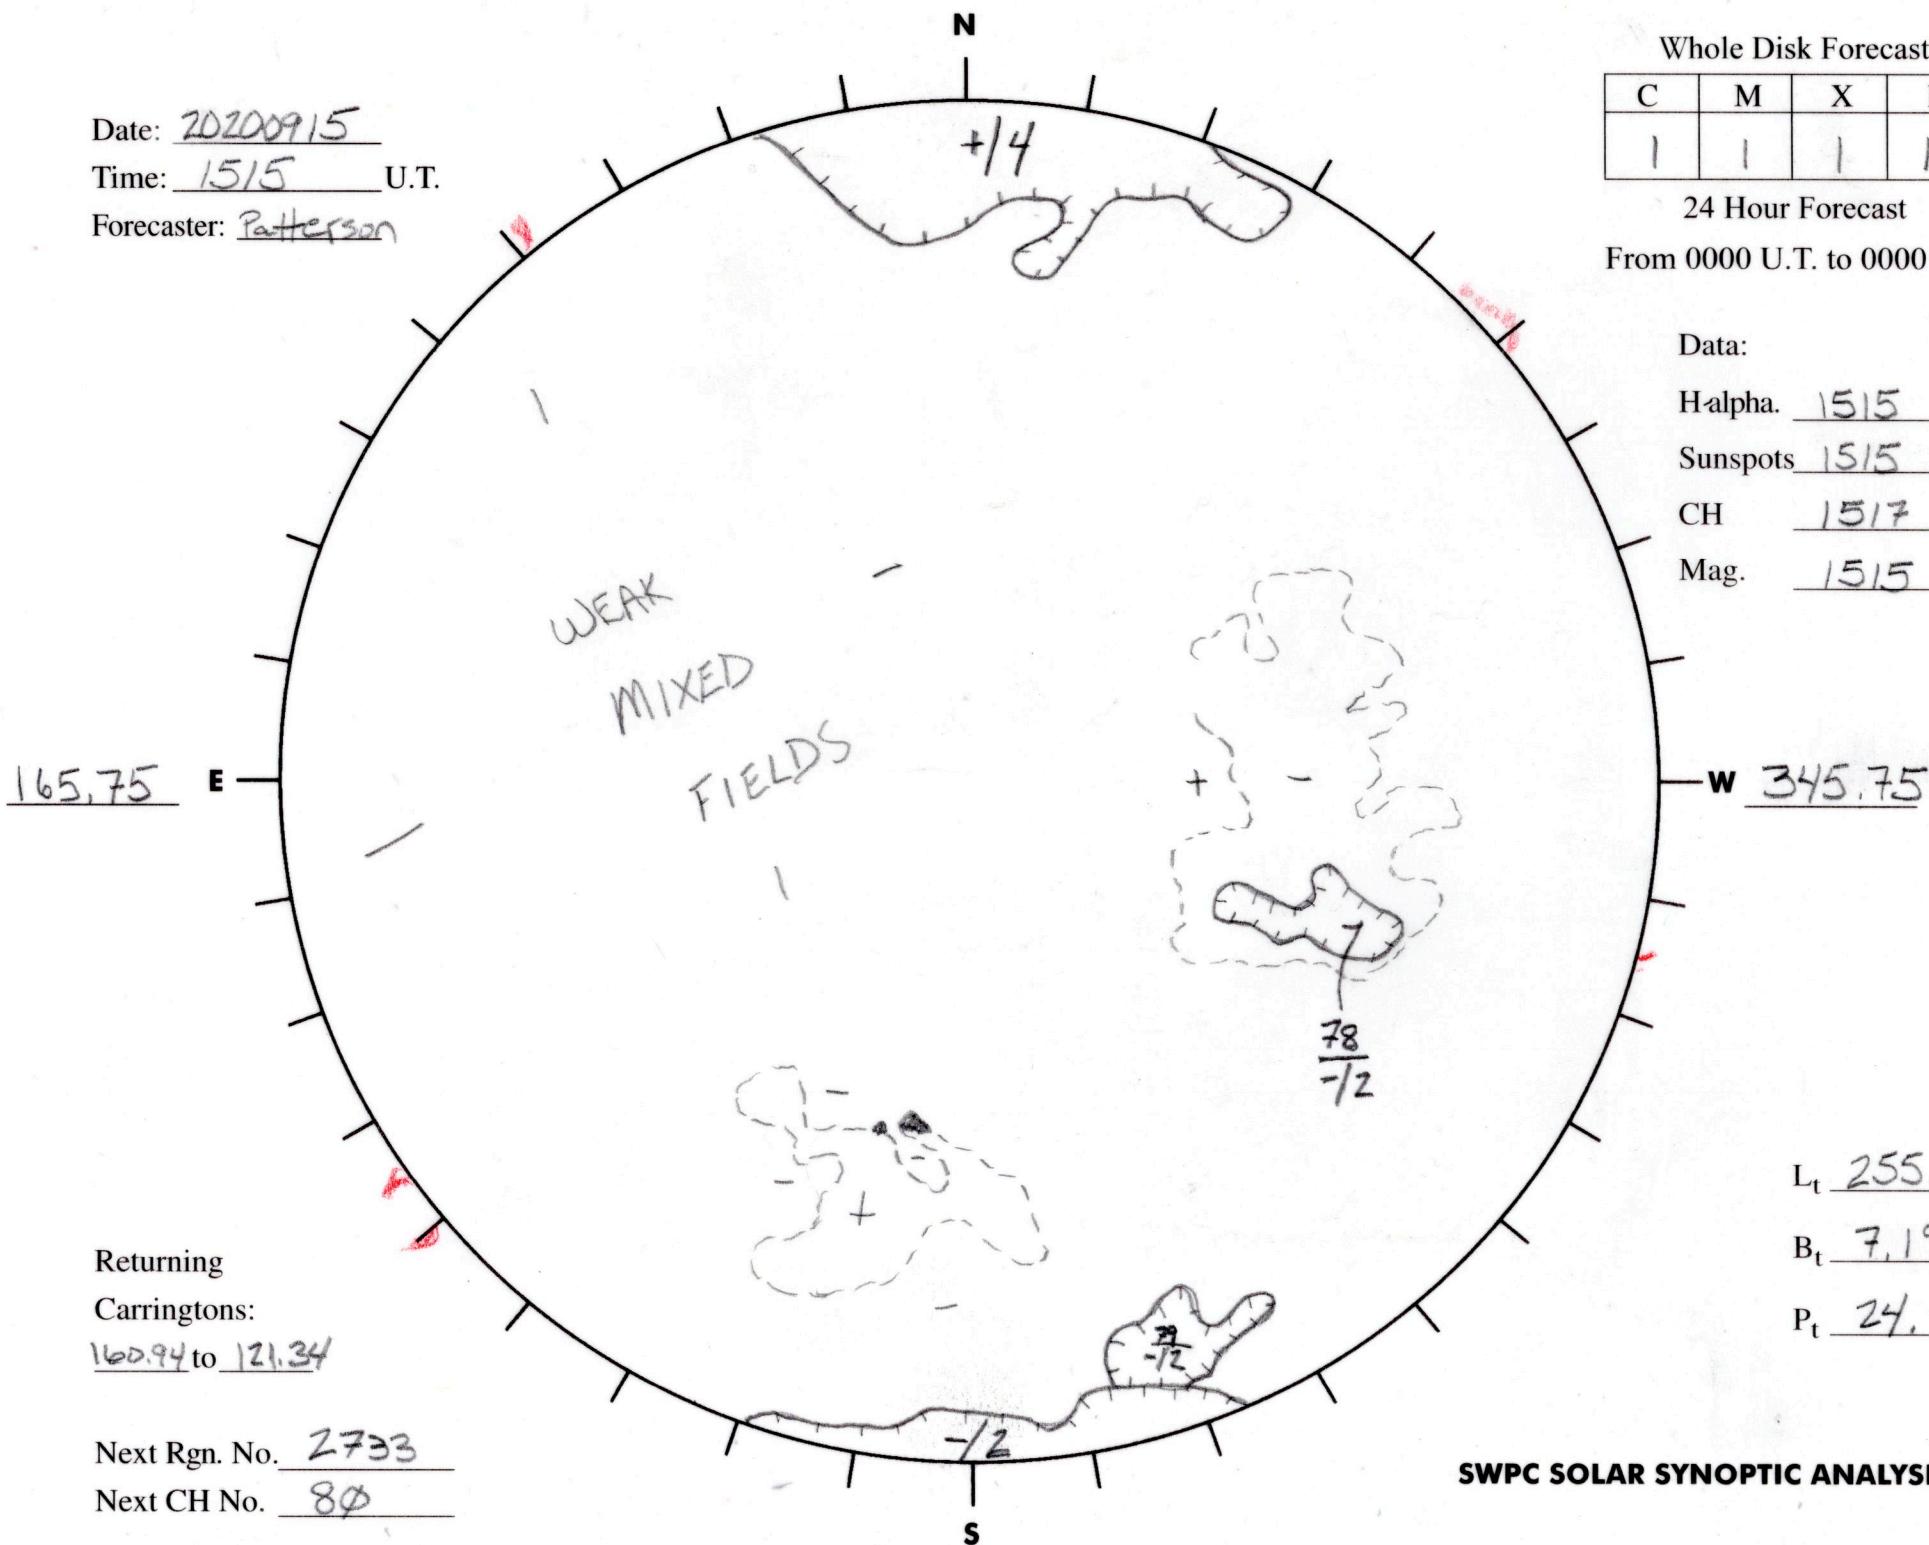

Date: 20200915  
 Time: 1515 U.T.  
 Forecaster: Patterson

Whole Disk Forecast

| C | M | X | P |
|---|---|---|---|
| 1 | 1 | 1 | 1 |

24 Hour Forecast

From 0000 U.T. to 0000 U.T.

Data:

H-alpha. 1515 U.T.

Sunspots 1515 U.T.

CH 1517 U.T.

Mag. 1515 U.T.

Returning Carringtons: 160.94 to 121.34

Next Rgn. No. 2733  
 Next CH No. 80

$L_t$  255.75  
 $B_t$  7.19  
 $P_t$  24.20