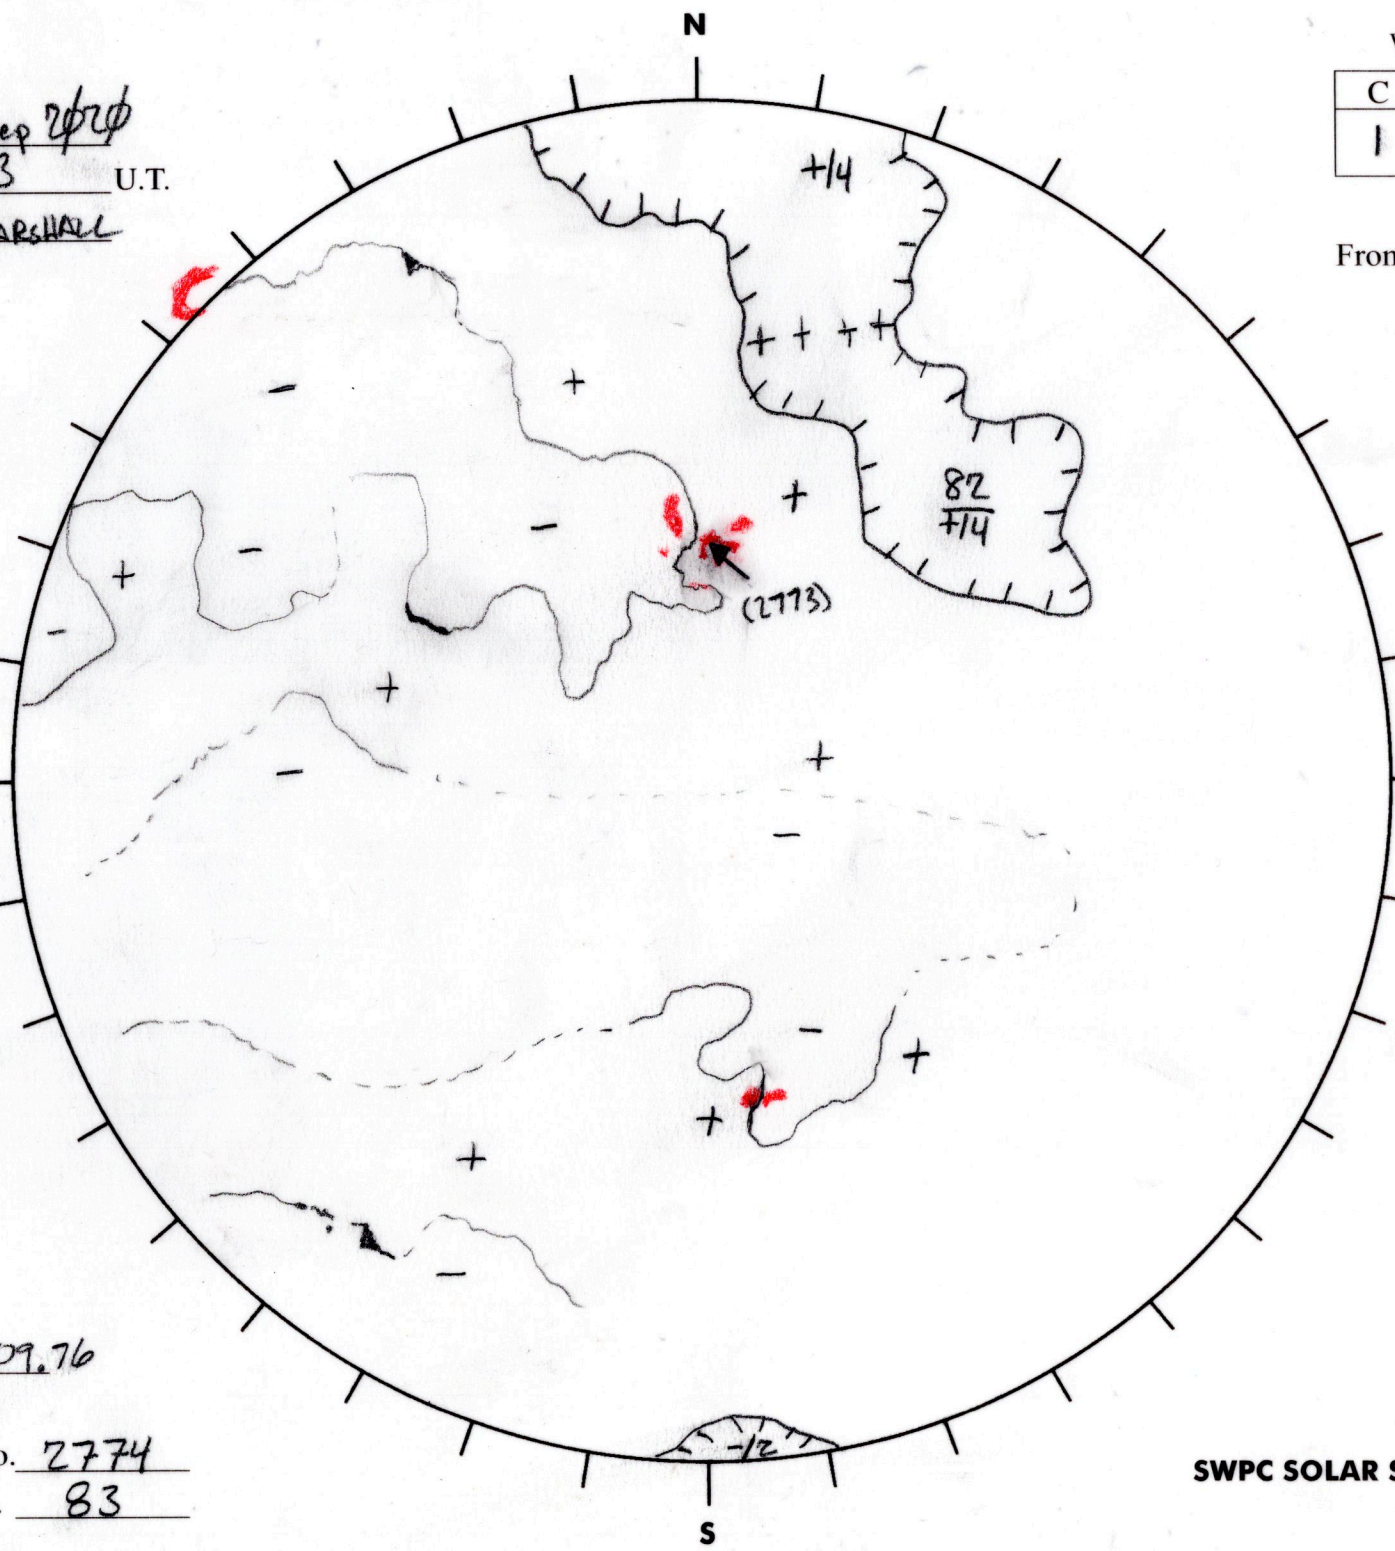

Date: 28 Sep 2020  
 Time: 1653 U.T.  
 Forecaster: MARSHALL

Whole Disk Forecast

C	M	X	P

24 Hour Forecast

From 0000 U.T. to 0000 U.T.

Data:

H alpha. 1653 U.T.

Sunspots 1615 U.T.

CH 1648 U.T.

Mag. 1615 U.T.

353.26 E

W 173.26

Returning  
 Carringtons:  
349.35 to 309.76

Next Rgn. No. 2774  
 Next CH No. 83

$L_t$  83.26

$B_t$  6.81