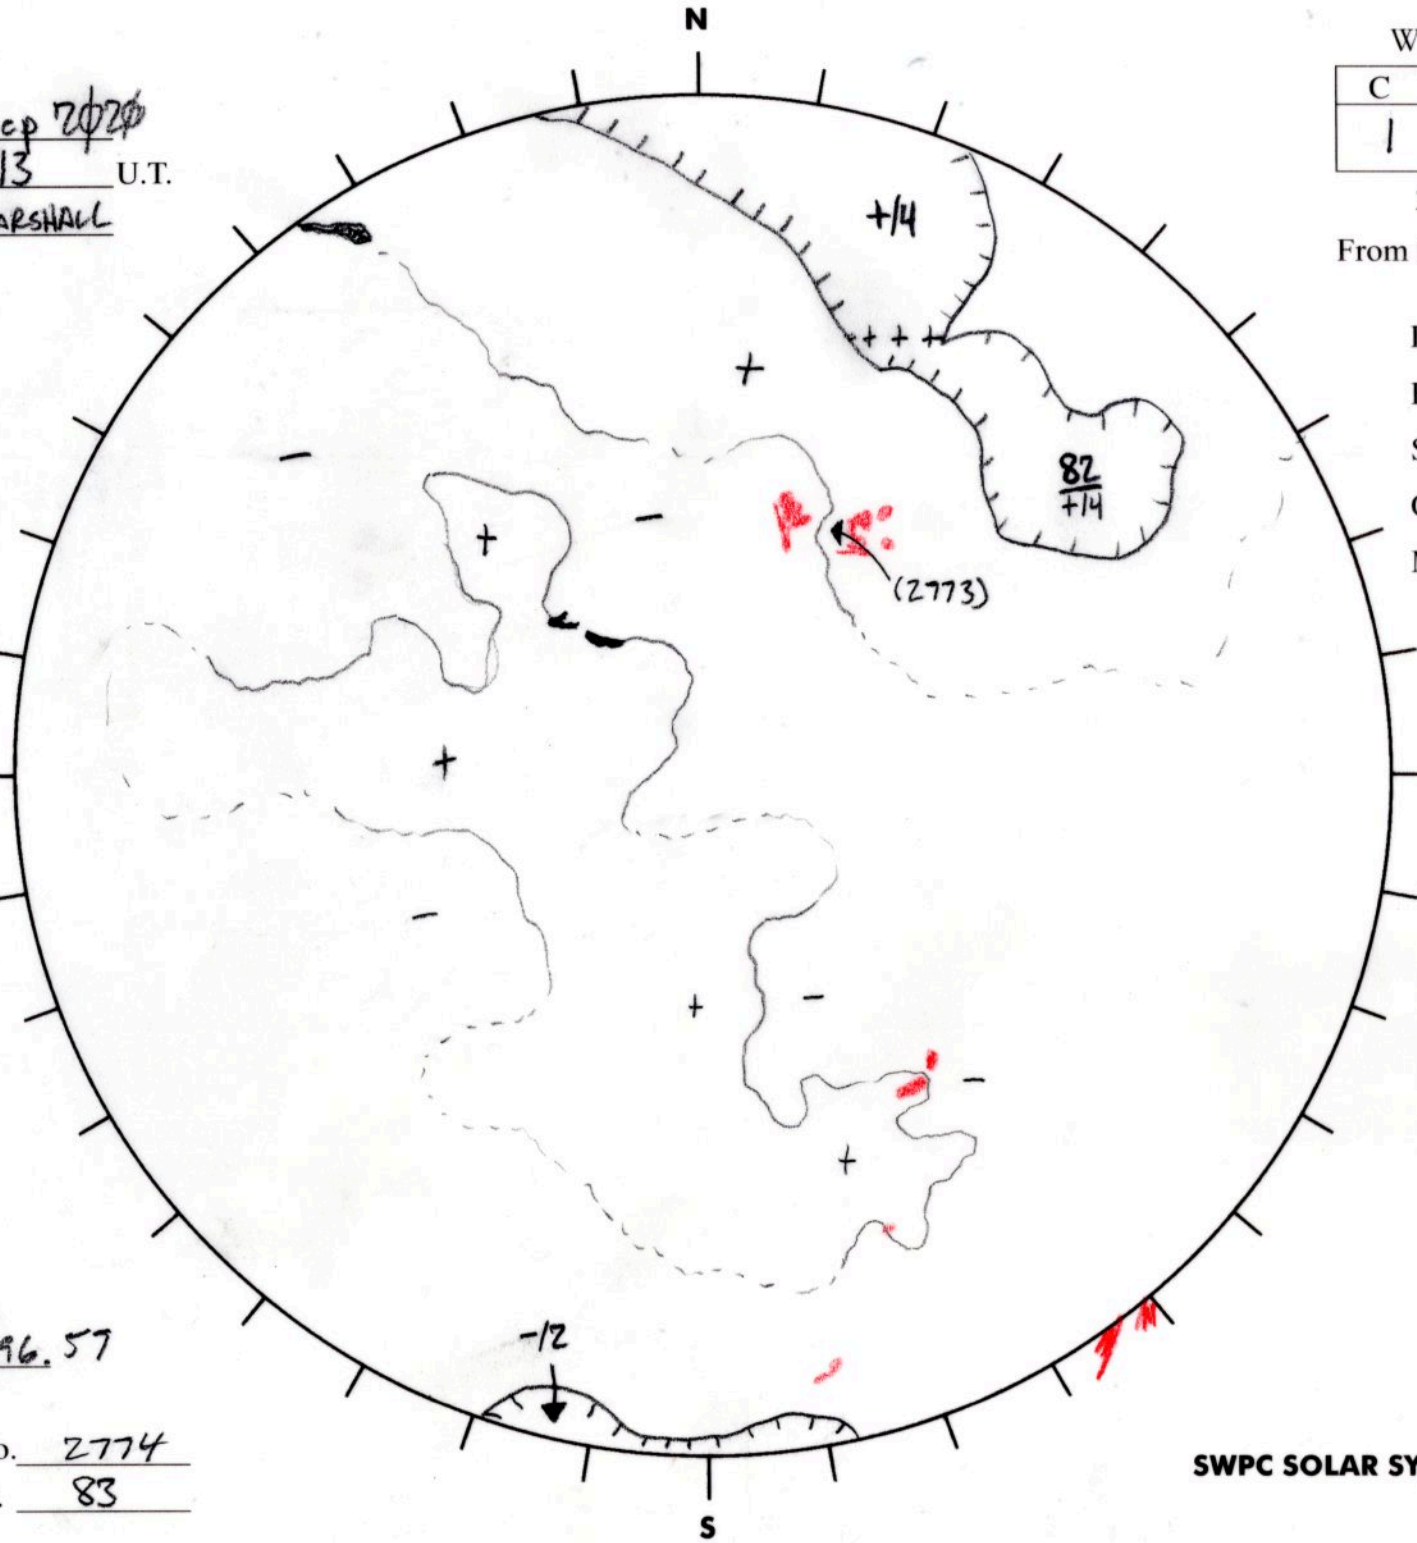

Date: 29 Sep 2020  
 Time: 1813 U.T.  
 Forecaster: MARSHALL

Whole Disk Forecast

C	M	X	P

24 Hour Forecast  
 From 0000 U.T. to 0000 U.T.

Data:  
 H-alpha. 1813 U.T.  
 Sunspots 1745 U.T.  
 CH 1757 U.T.  
 Mag. 1745 U.T.

339.33 E

W 159.33

Returning  
 Carringtons:  
336.15 to 296.57

Next Rgn. No. 2774  
 Next CH No. 83

L<sub>1</sub> 69.33  
 B<sub>1</sub> 6.77  
 P<sub>1</sub> 25.89