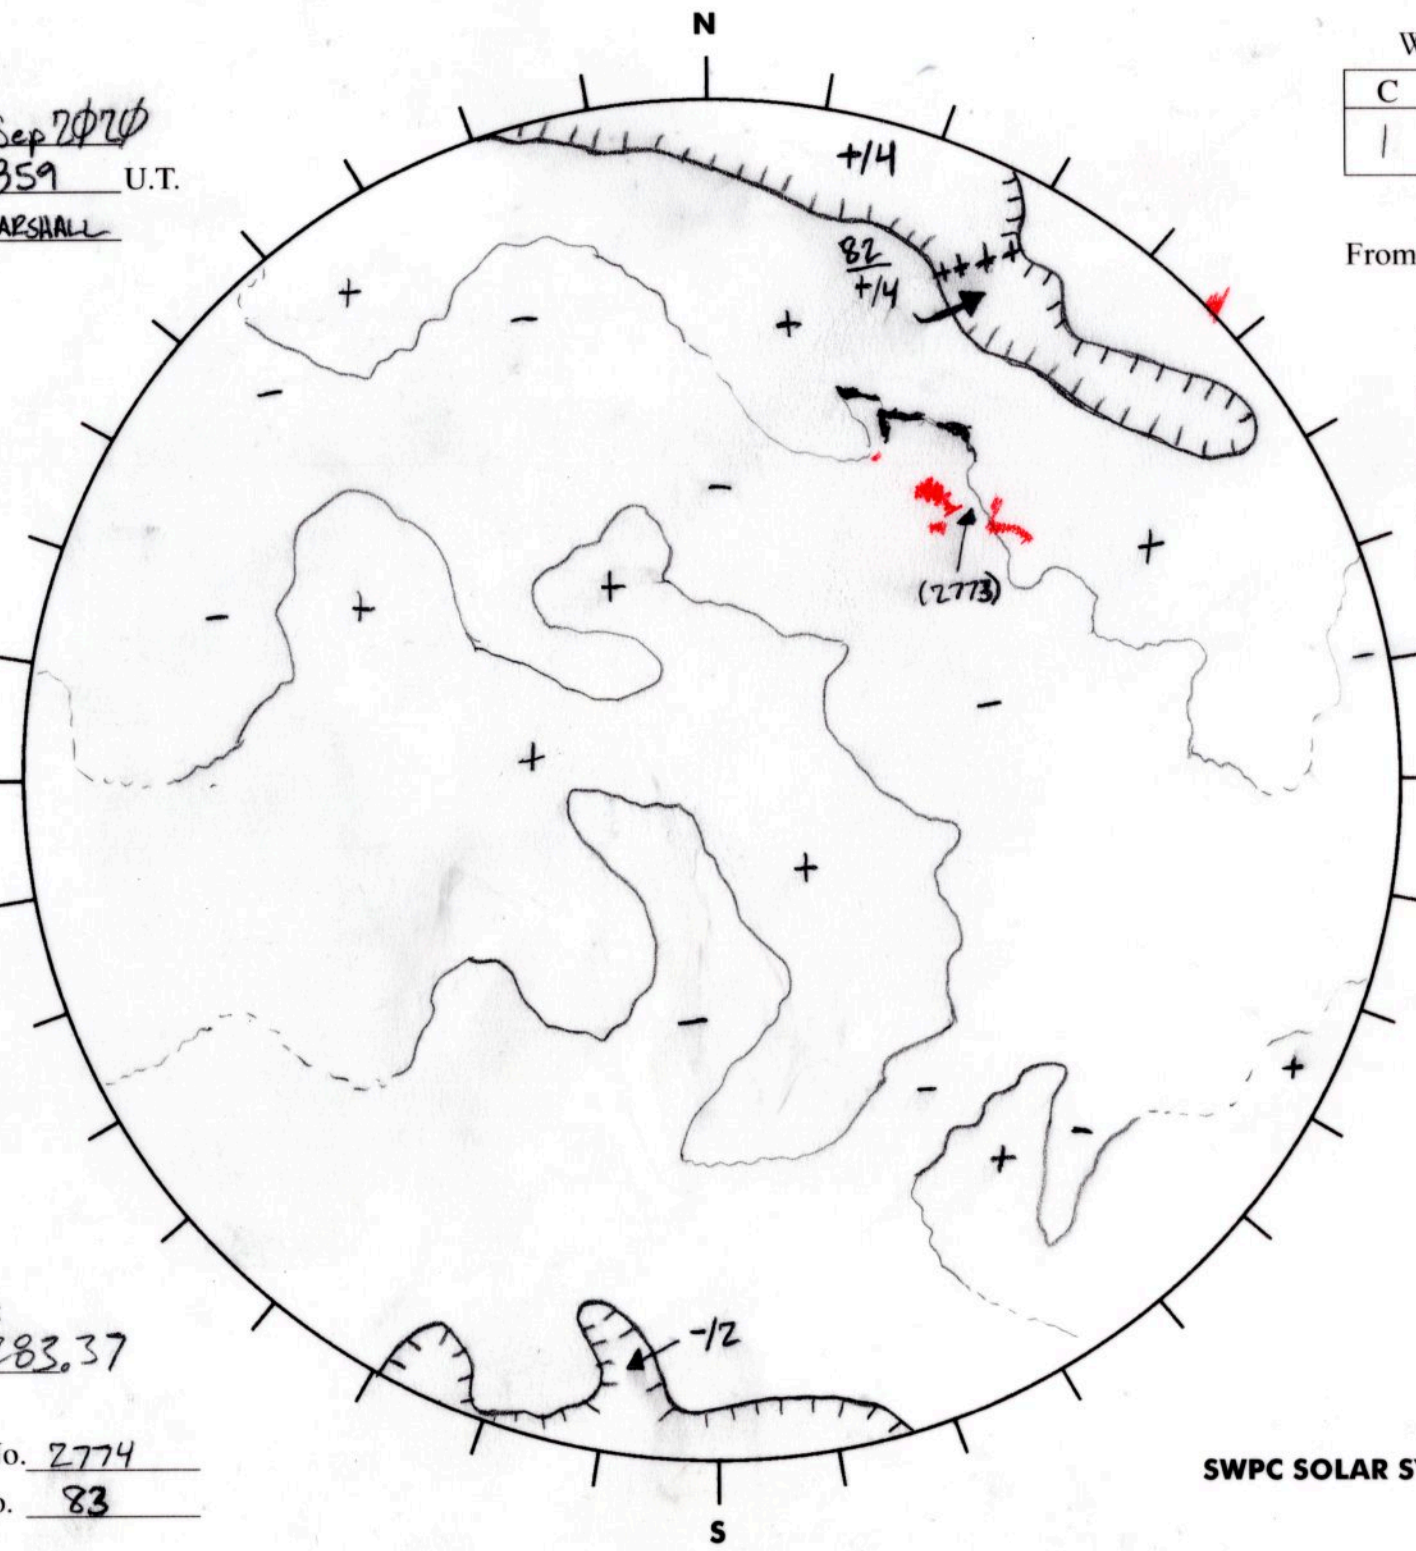

Date: 30 Sep 70
 Time: 1859 U.T.
 Forecaster: MARSHALL

Whole Disk Forecast

C	M	X	P

24 Hour Forecast
 From 0000 U.T. to 0000 U.T.

Data:
 H α . 1859 U.T.
 Sunspots 1815 U.T.
 CH 1847 U.T.
 Mag. 1815 U.T.

325.72 E

W 145.72

Returning
 Carringtons:
322.96 to 283.37

L_t 55.72
 B_t 6.72
 P_t 25.96

Next Rgn. No. 2774
 Next CH No. 83