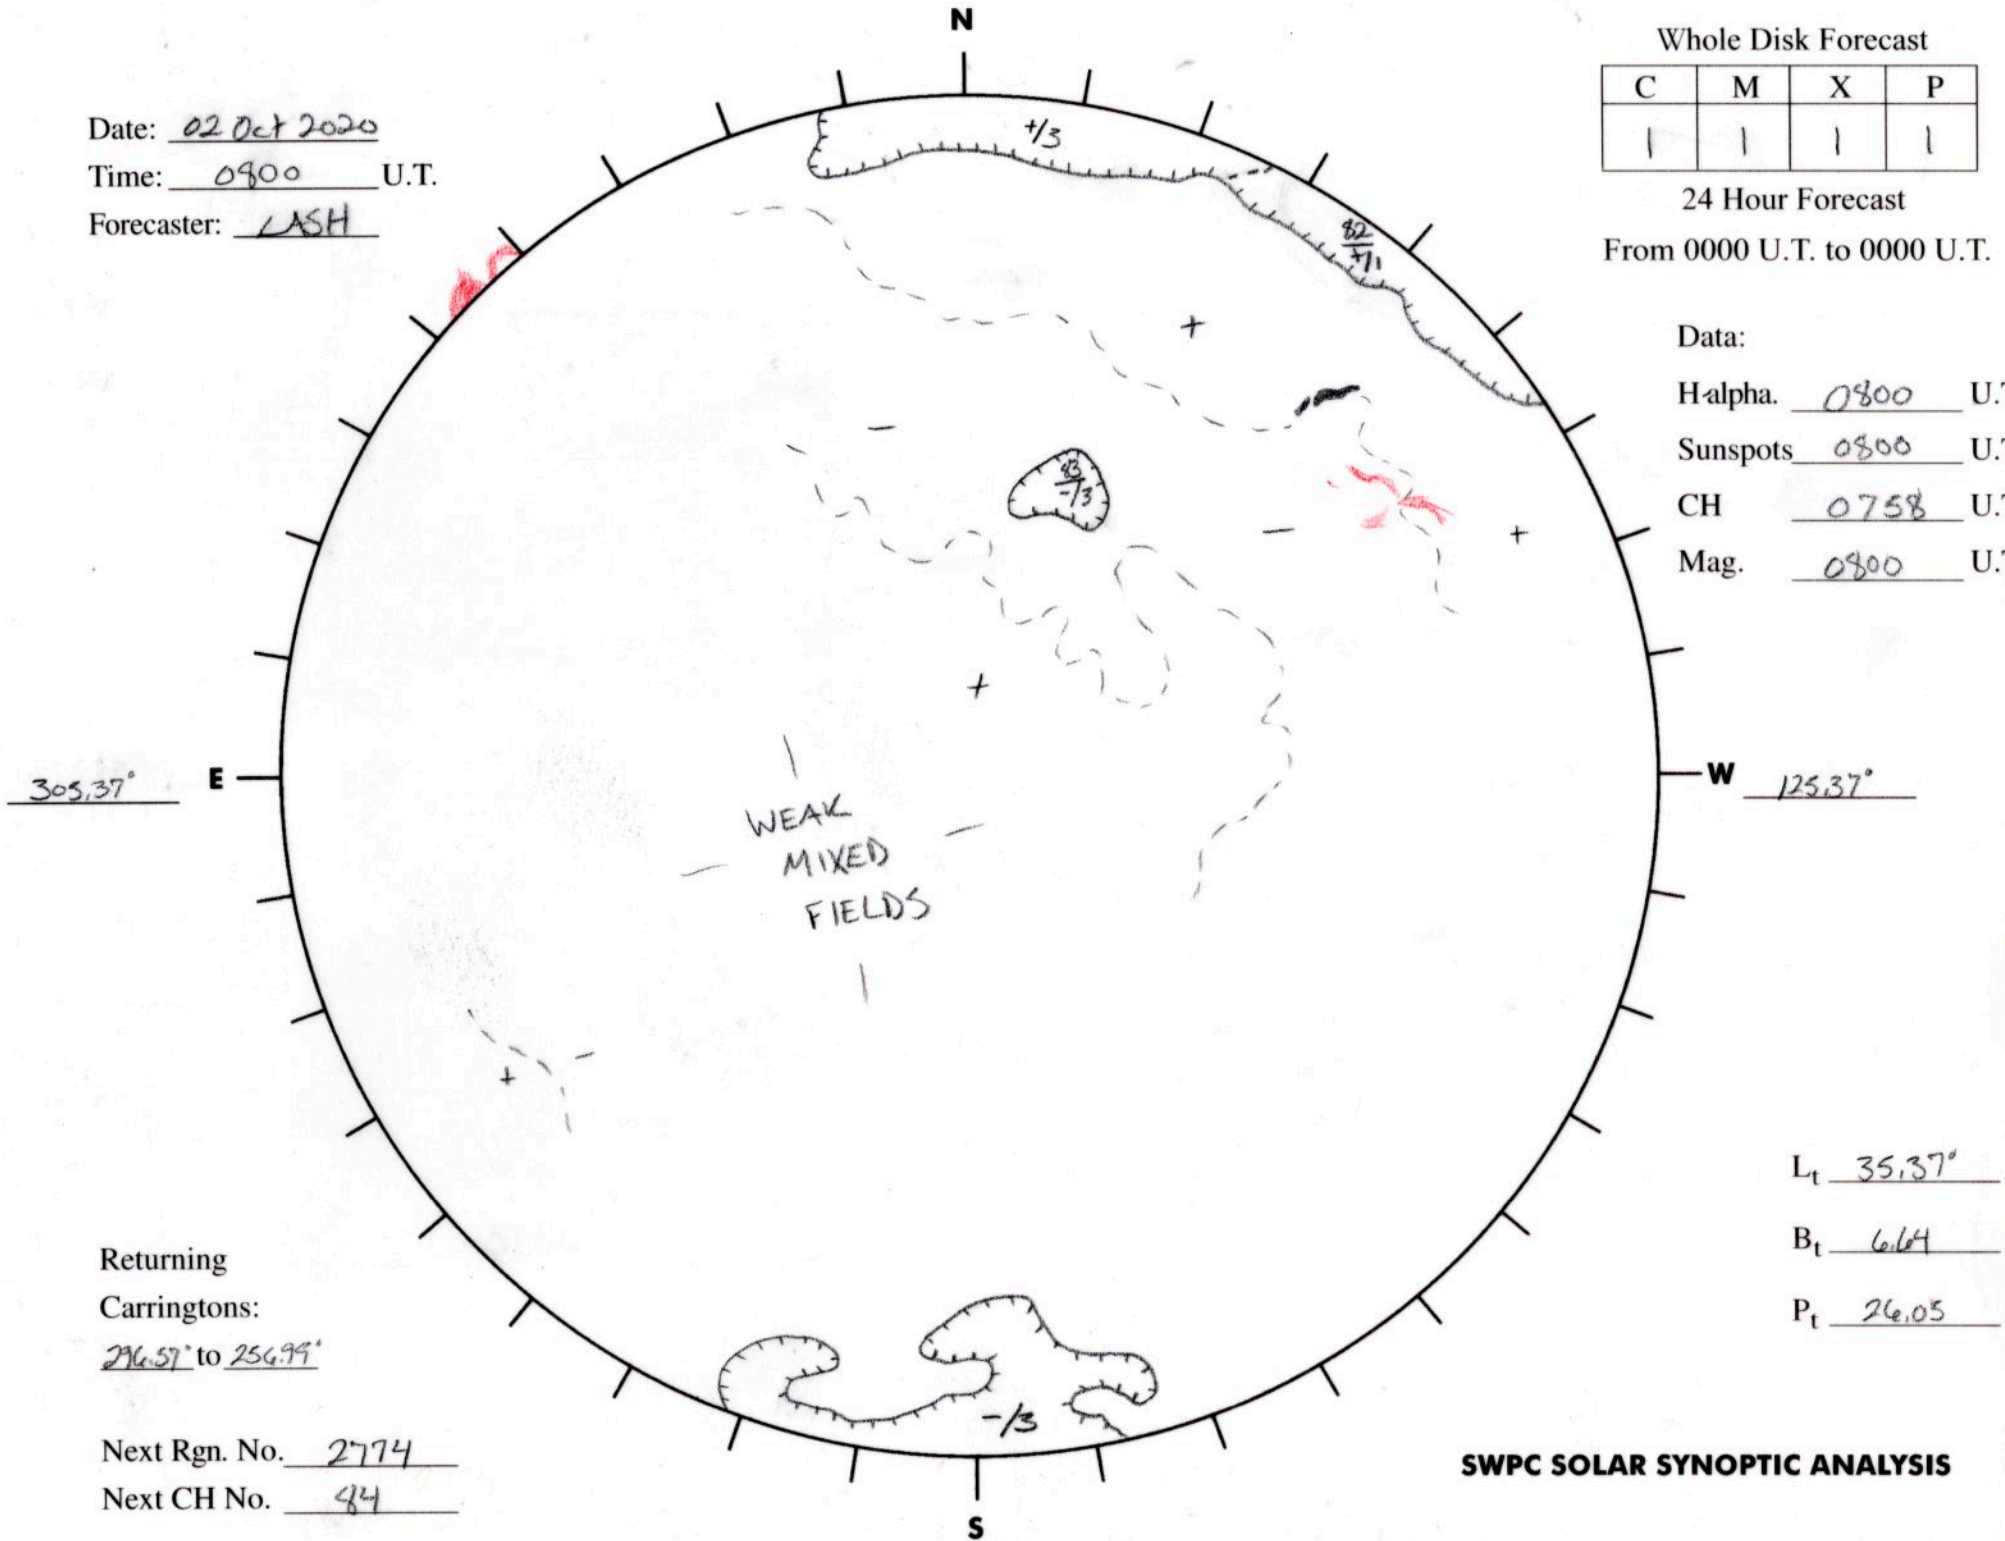

Date: 02 Oct 2020
 Time: 0800 U.T.
 Forecaster: LASH

Whole Disk Forecast

C	M	X	P
1	1	1	1

24 Hour Forecast
 From 0000 U.T. to 0000 U.T.

Data:
 H alpha. 0800 U.T.
 Sunspots 0800 U.T.
 CH 0758 U.T.
 Mag. 0800 U.T.

305.37° E

W 125.37°

L_t 35.37°

B_t 6.64

P_t 26.05

Returning Carringtons:
296.57° to 256.99°

Next Rgn. No. 2774

Next CH No. 44

SWPC SOLAR SYNOPTIC ANALYSIS