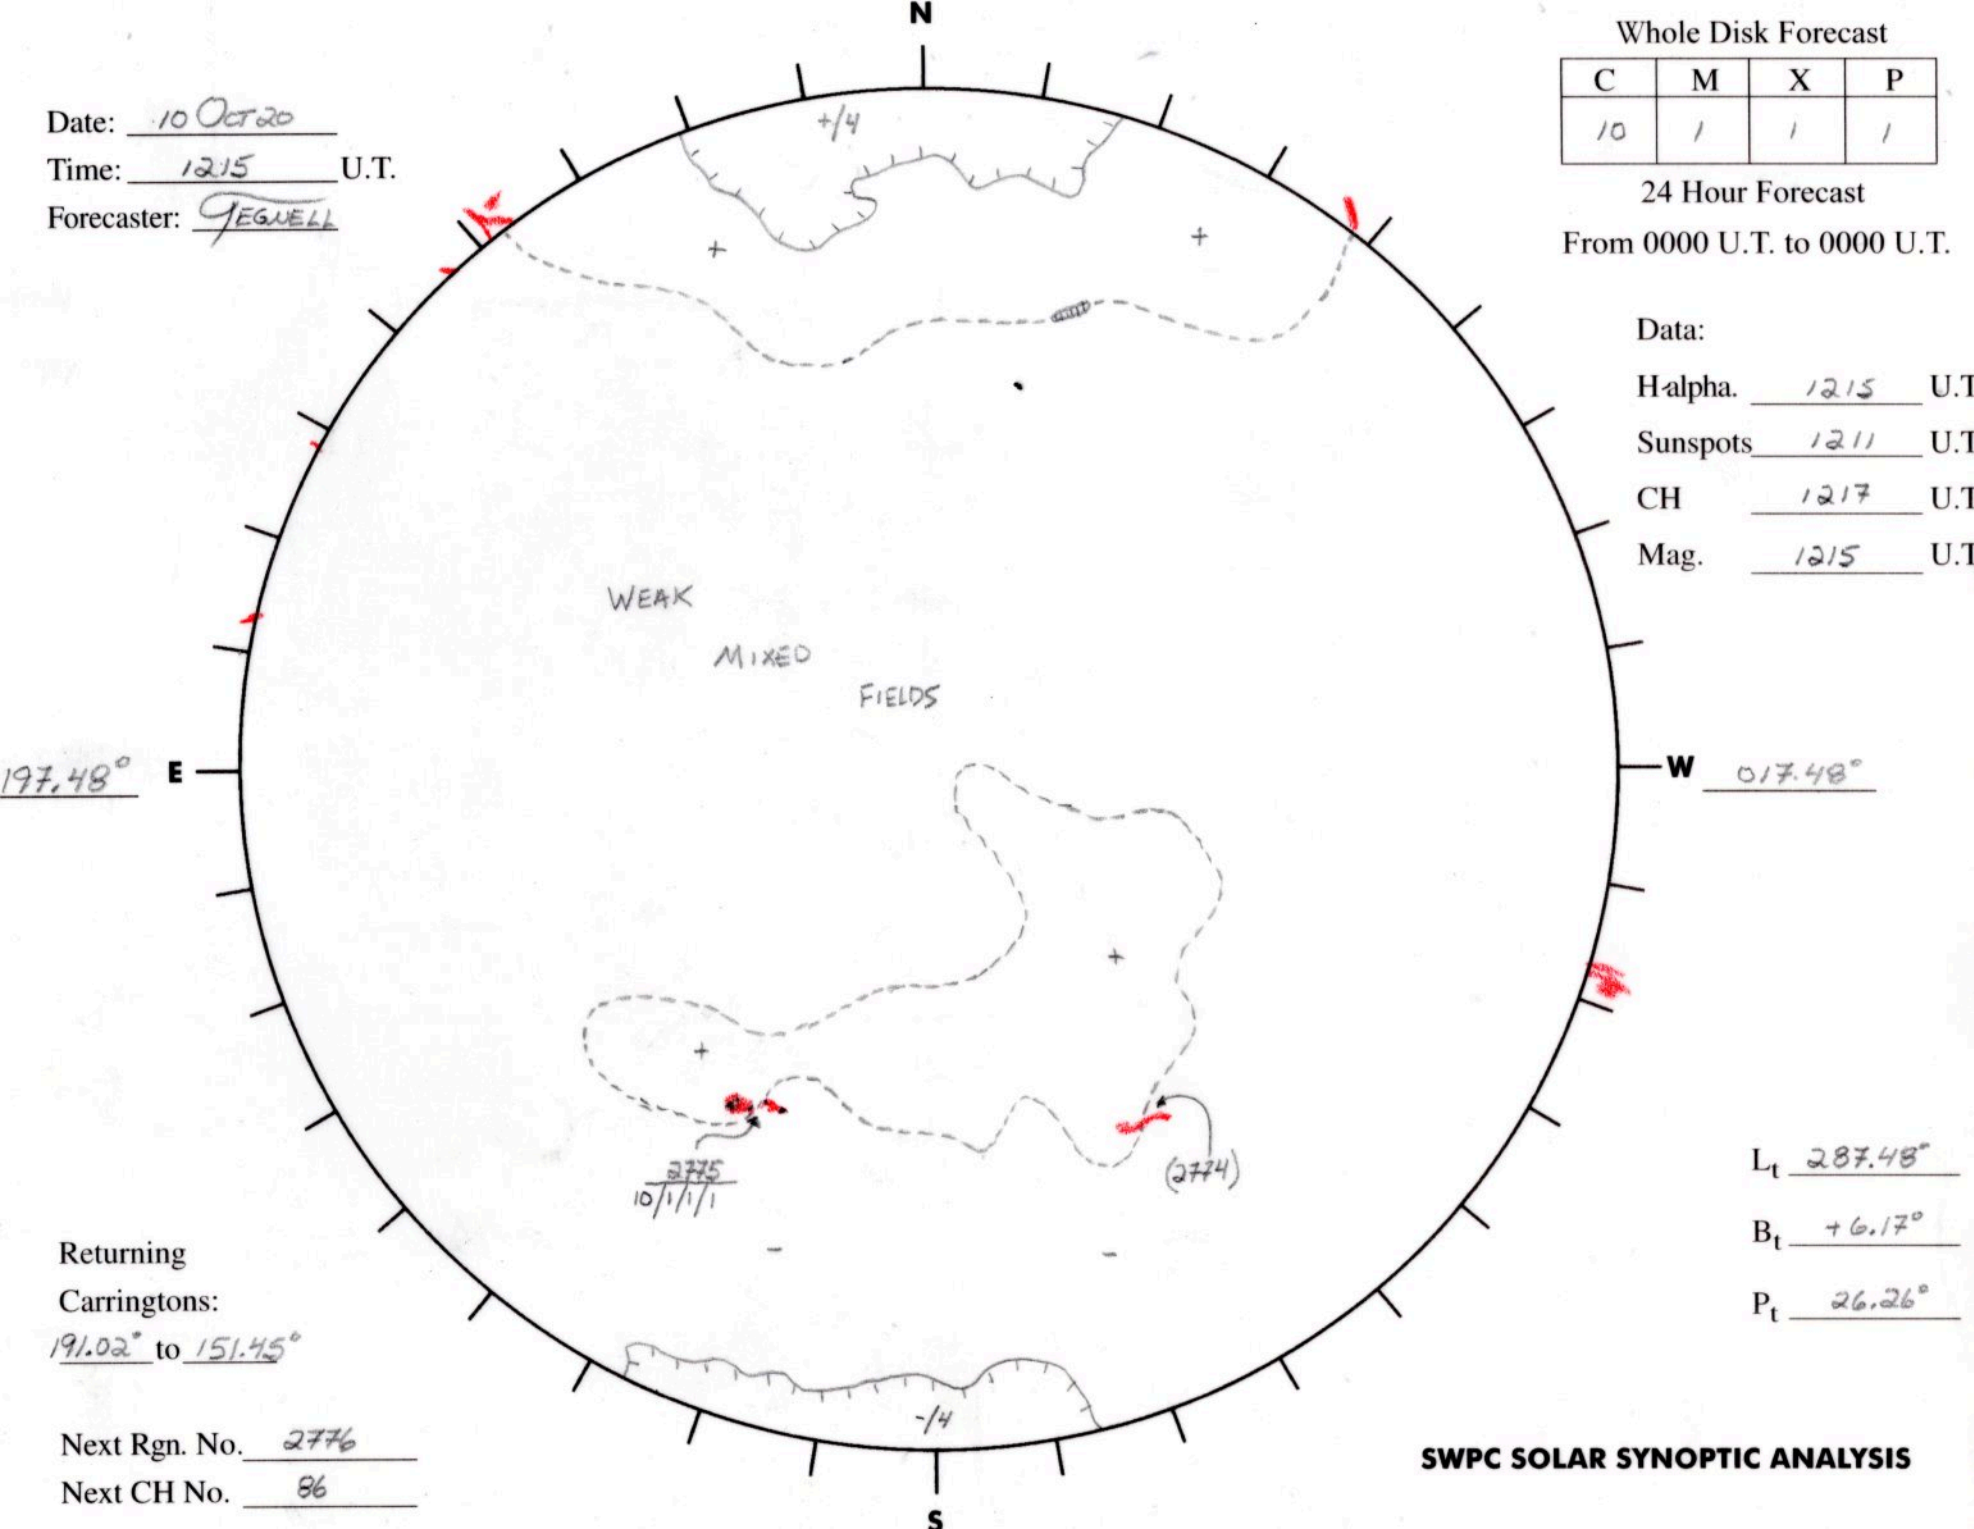

Whole Disk Forecast

C	M	X	P
10	1	1	1

24 Hour Forecast

From 0000 U.T. to 0000 U.T.

Data:

Halphi. 1215 U.T.

Sunspots 1211 U.T.

CH 1217 U.T.

Mag. 1215 U.T.

Date: 10 Oct 20
 Time: 1215 U.T.
 Forecaster: JEGWELL

197.48° E

W 017.48°

Returning Carringtons:
191.02° to 151.45°

Next Rgn. No. 2776
 Next CH No. 86

L_t 287.48°
 B_t +6.17°
 P_t 26.26°