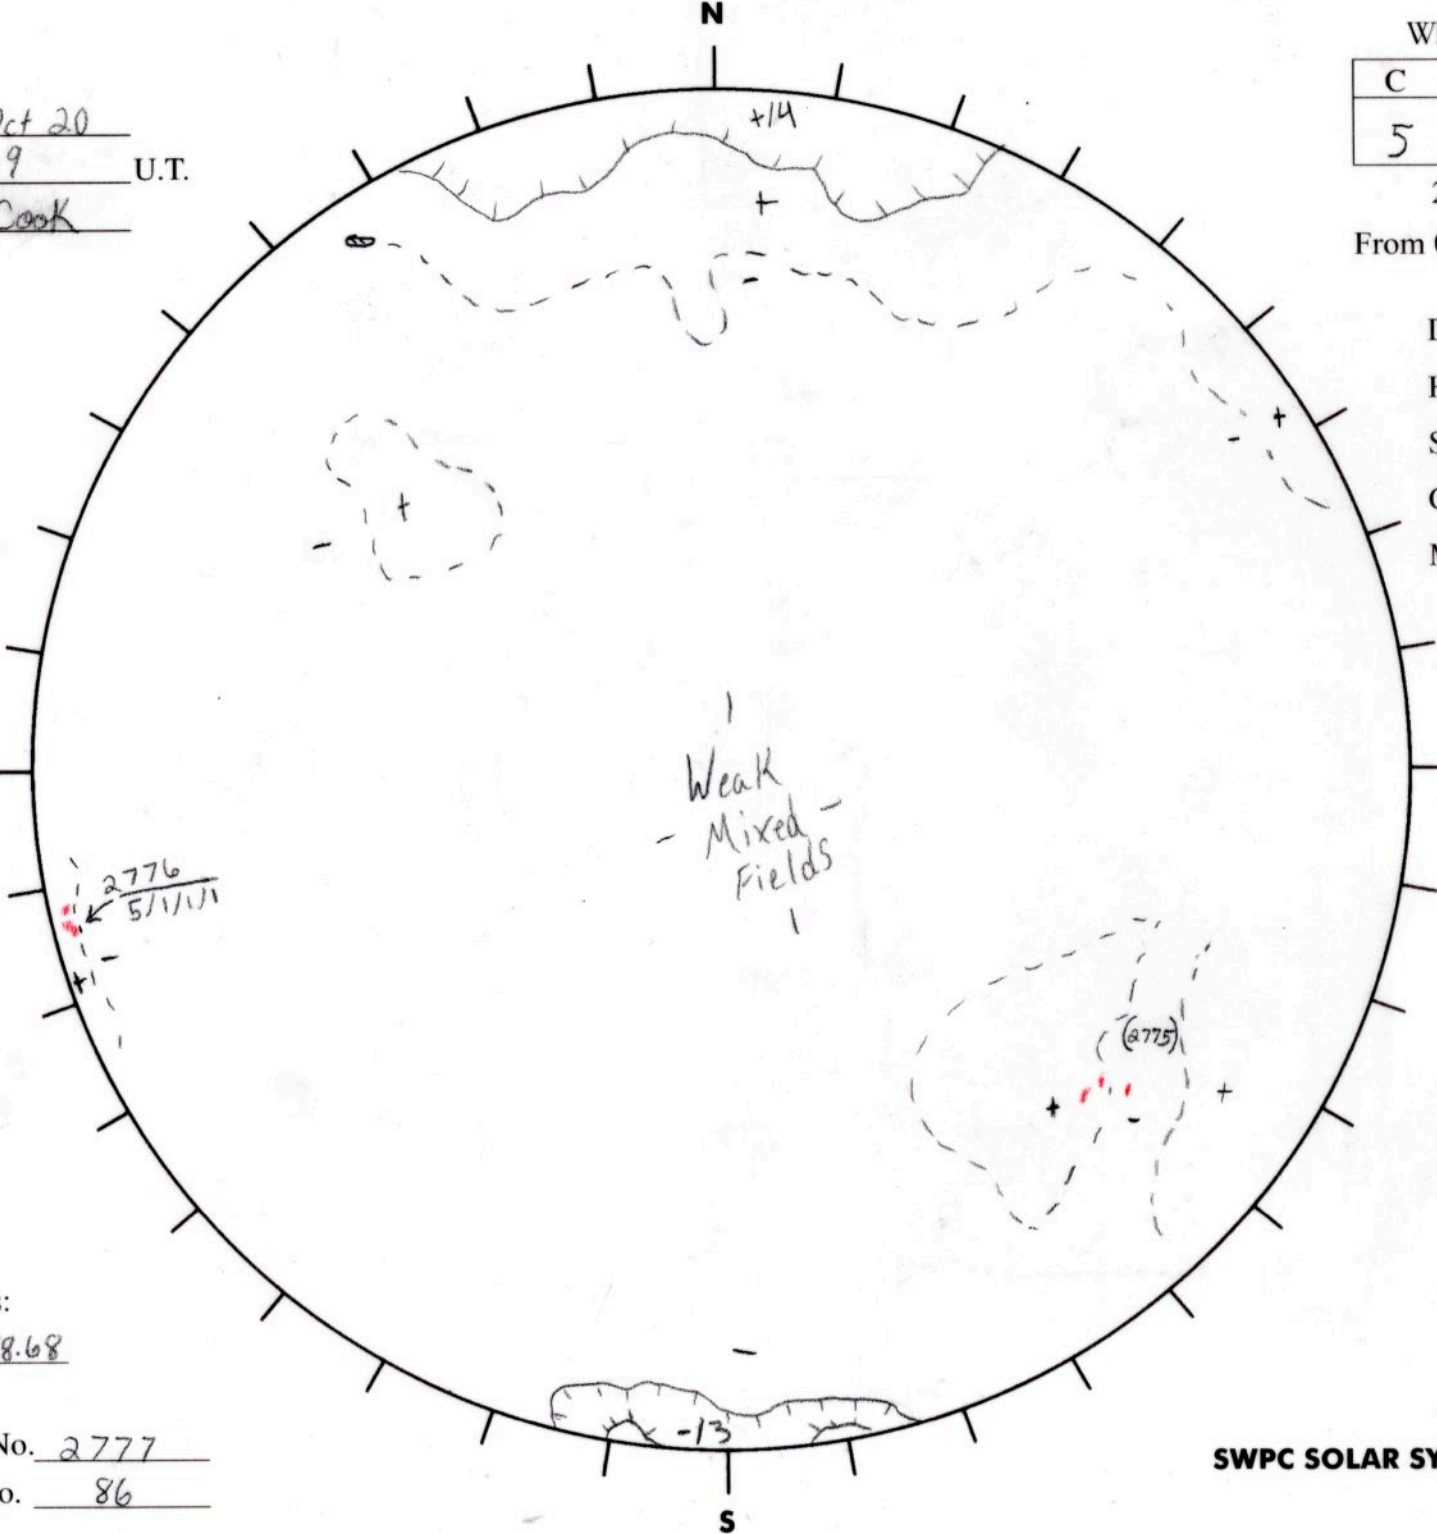

Date: 14 Oct 20
 Time: 1539 U.T.
 Forecaster: Cook

Whole Disk Forecast

C	M	X	P
5	1	1	1

24 Hour Forecast
 From 0000 U.T. to 0000 U.T.

Data:
 H-alpha. 1539 U.T.
 Sunspots 1510 U.T.
 CH 1527 U.T.
 Mag. 1511 U.T.

142.84 E

W 322.84

Returning
 Carringtons:
138.25 to 98.68

Next Rgn. No. 2777
 Next CH No. 86

L_t 232.84
 B_t 5.88
 P_t 26.18

SWPC SOLAR SYNOPTIC ANALYSIS