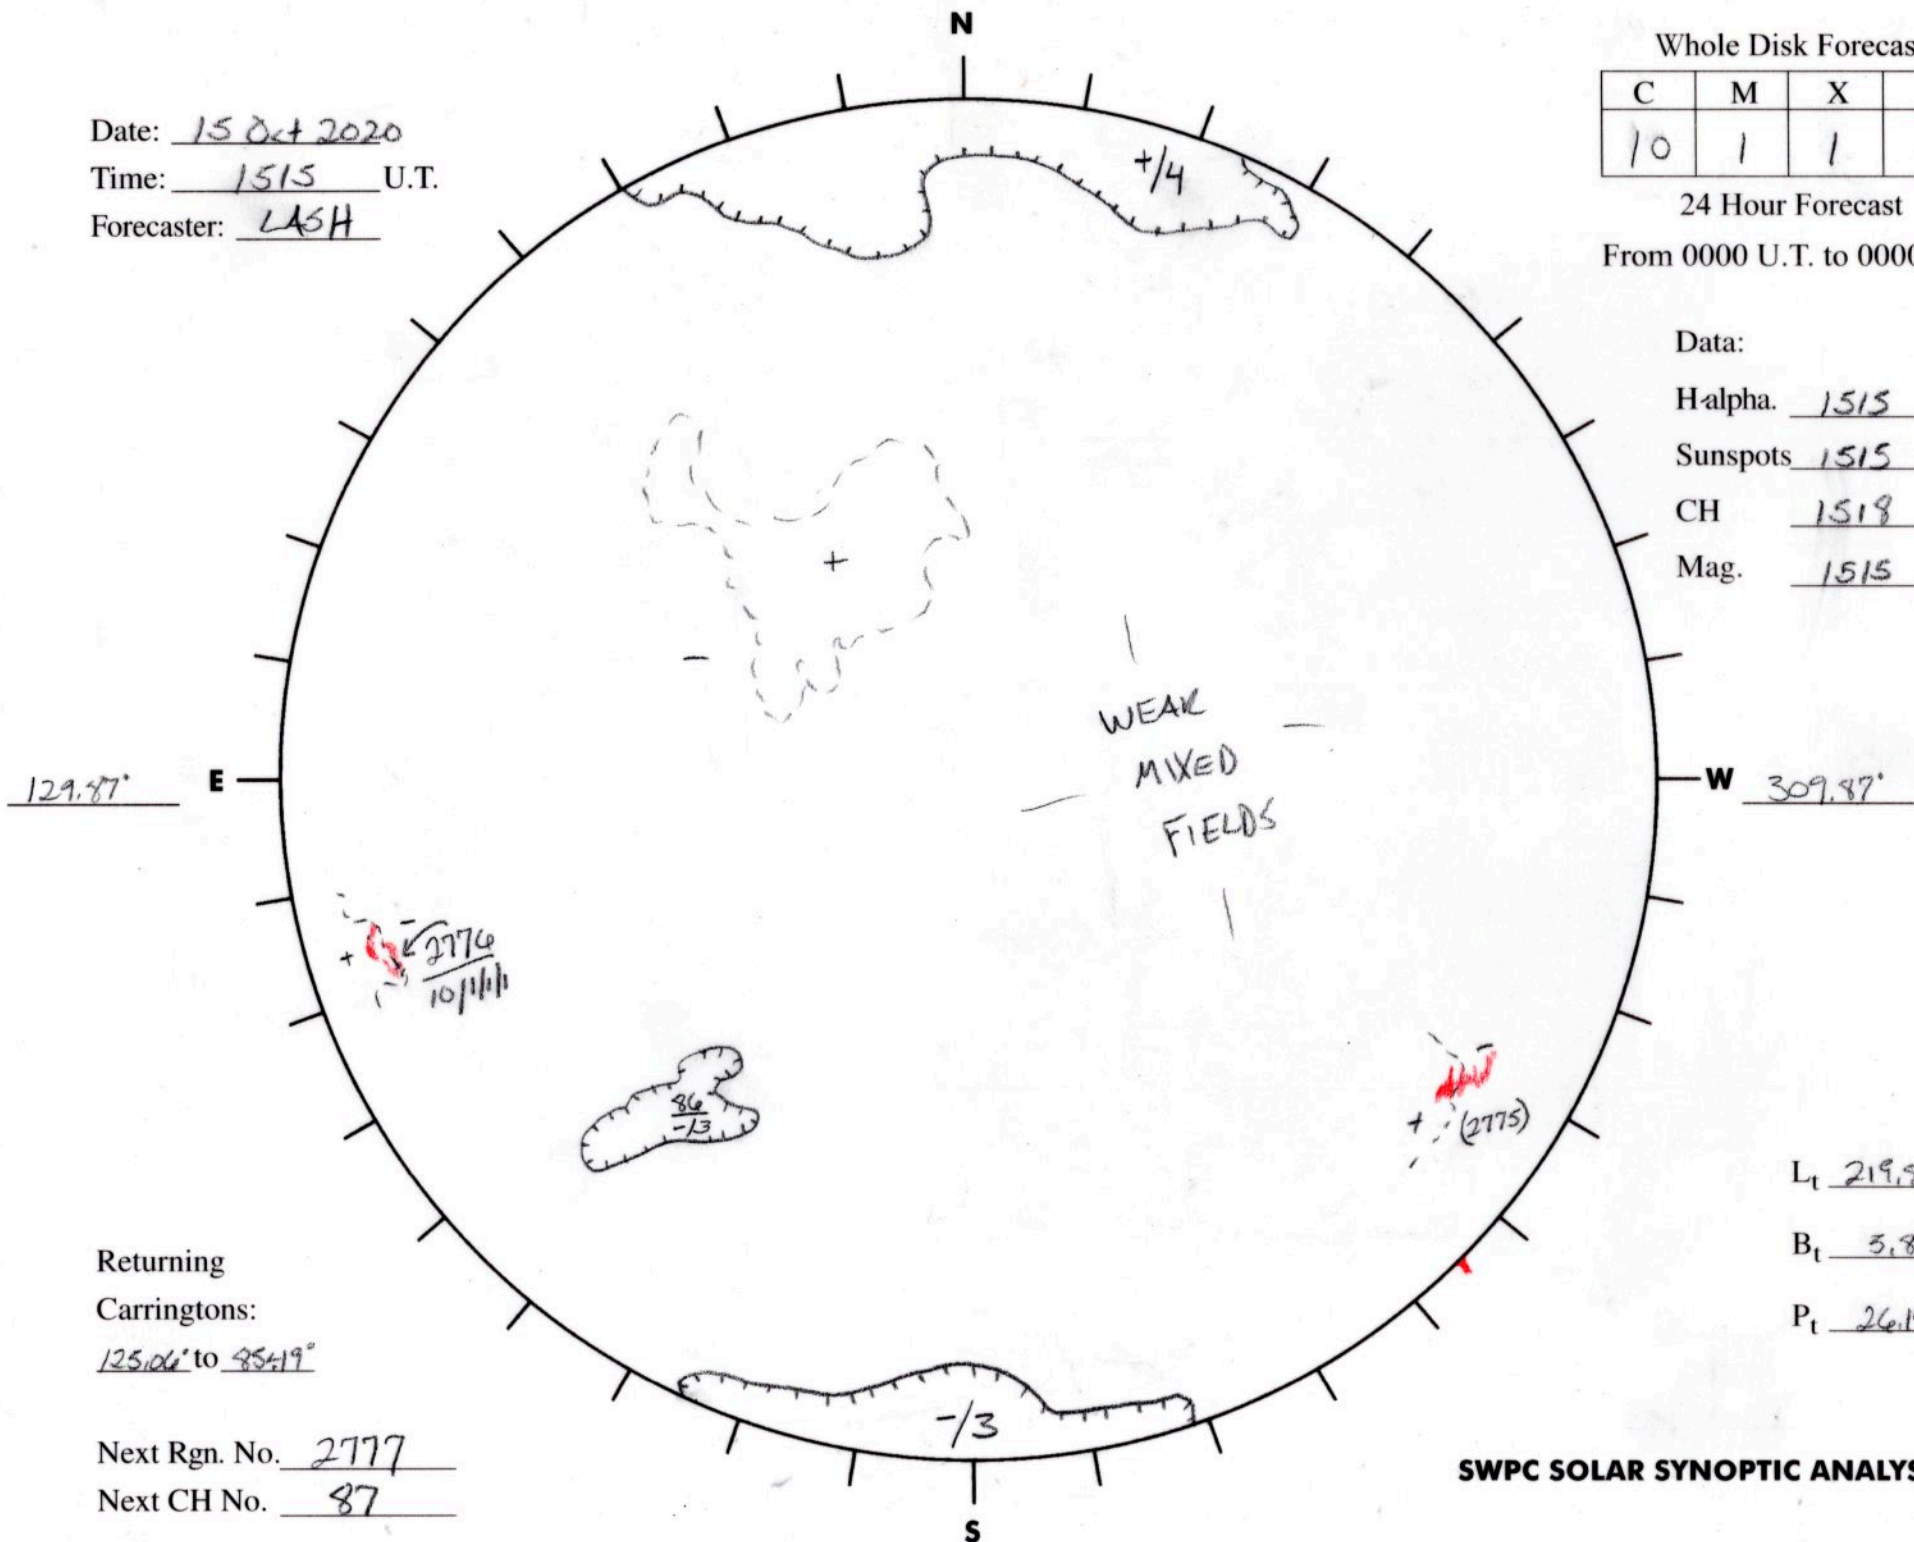

Date: 15 Oct 2020
 Time: 1515 U.T.
 Forecaster: LASH

Whole Disk Forecast

C	M	X	P
10	1	1	1

24 Hour Forecast

From 0000 U.T. to 0000 U.T.

Data:

H α 1515 U.T.

Sunspots 1515 U.T.

CH 1518 U.T.

Mag. 1515 U.T.

Returning
 Carringtons:
125.06° to 95.19°

Next Rgn. No. 2777
 Next CH No. 87

L_t 219.87°

B_t 3.81

P_t 26.14