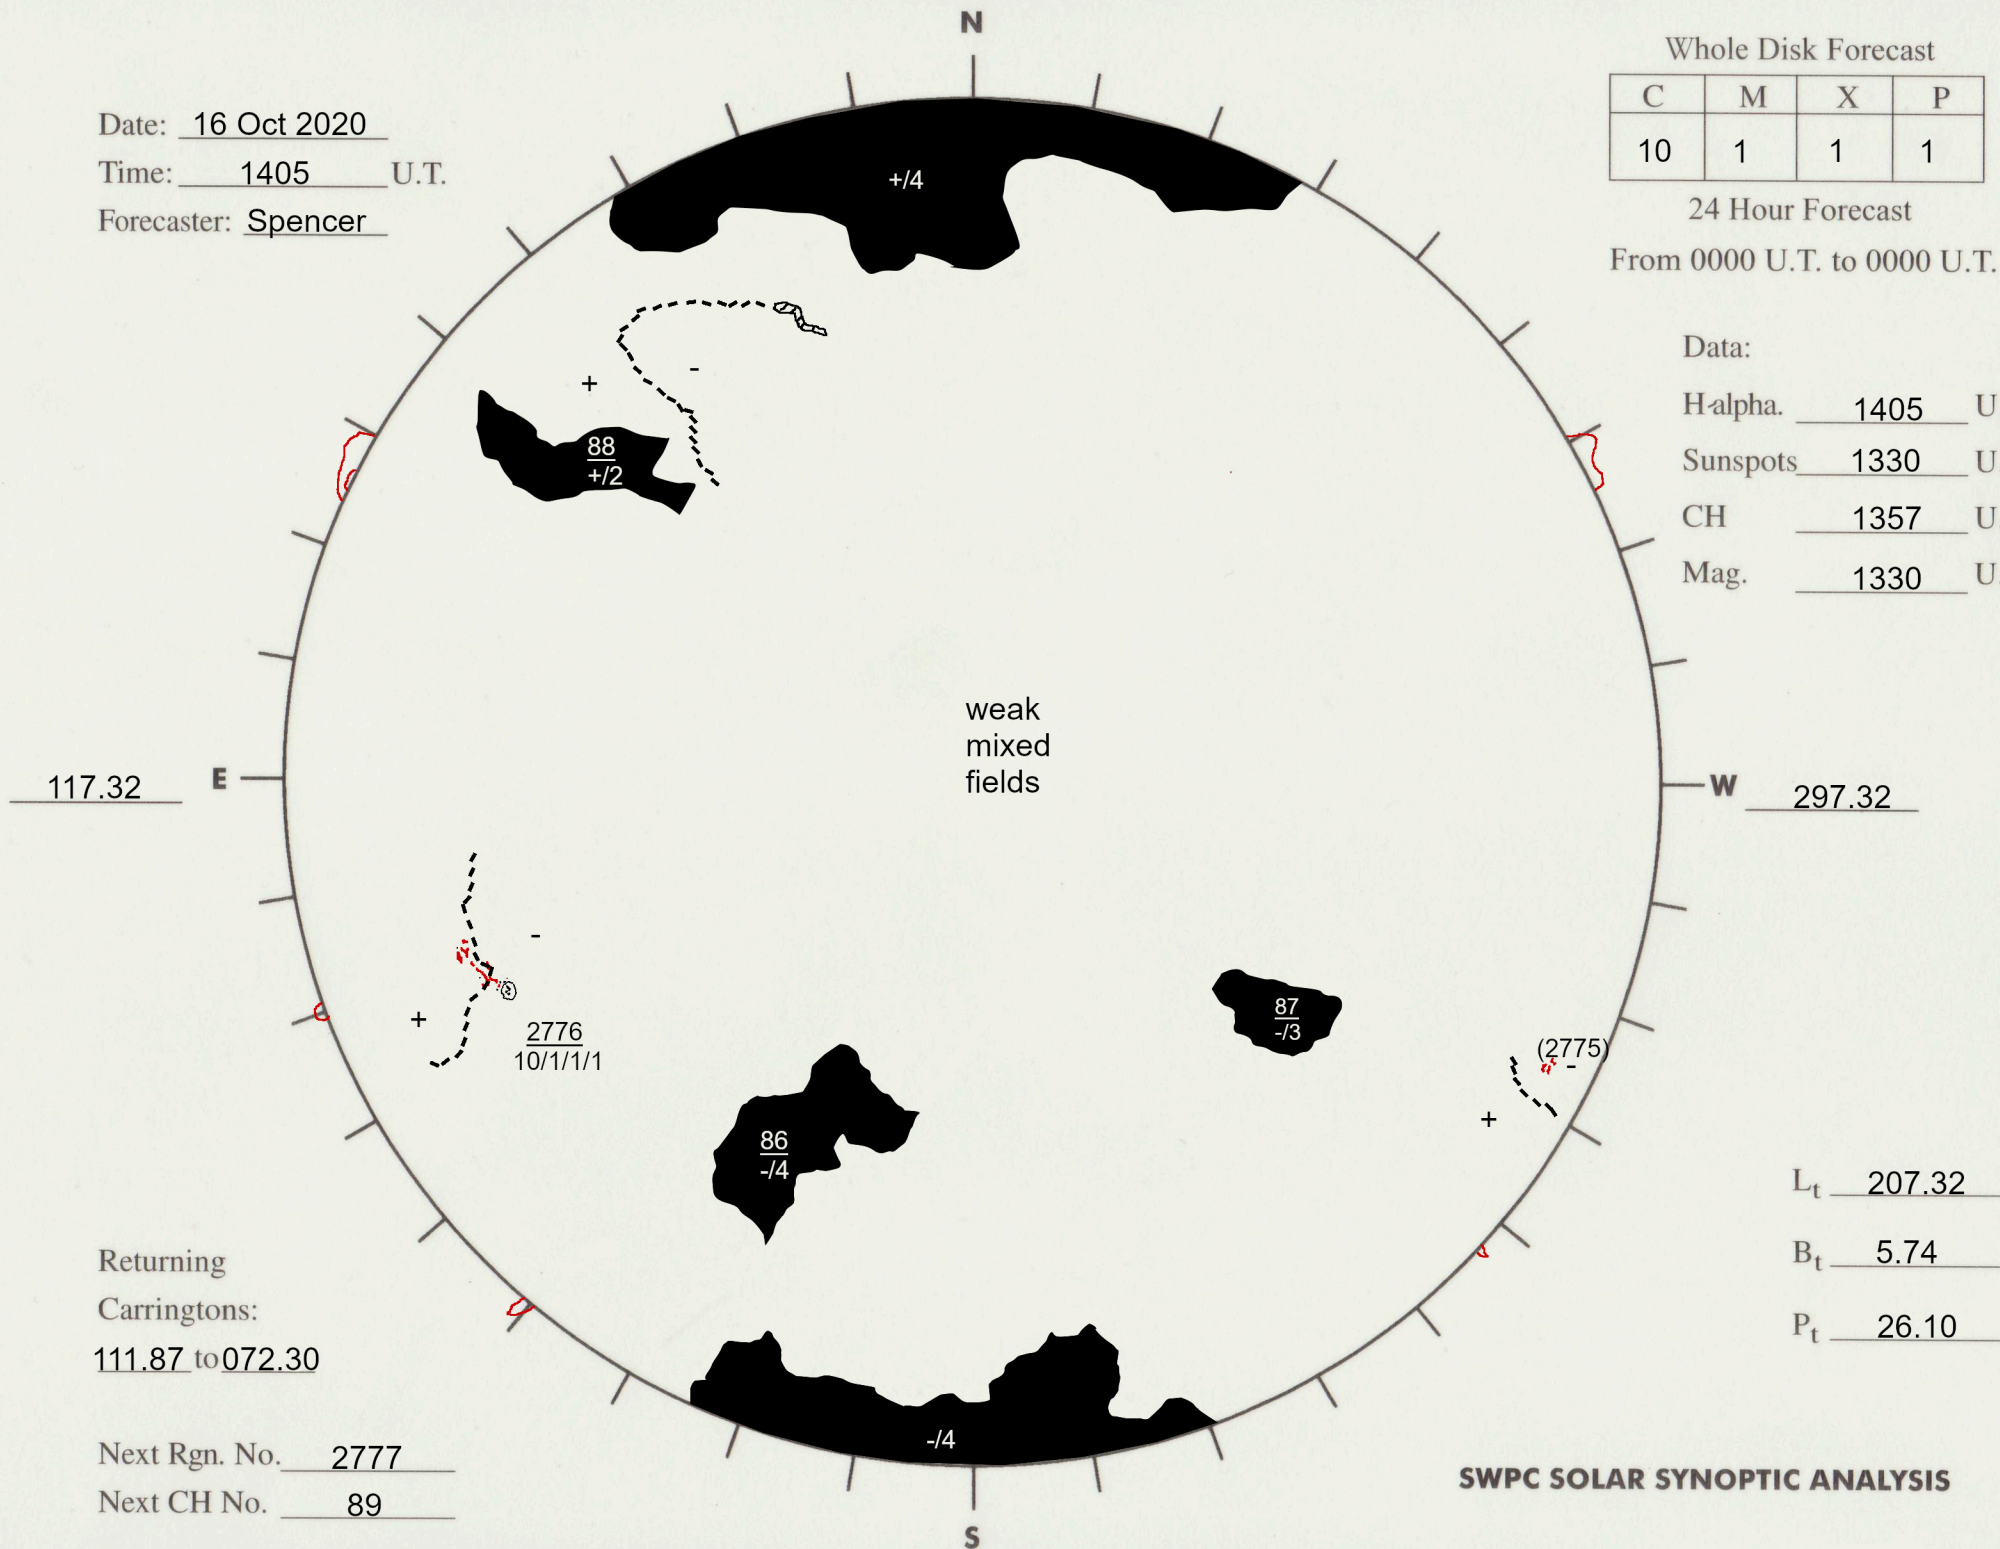

Date: 16 Oct 2020
 Time: 1405 U.T.
 Forecaster: Spencer

Whole Disk Forecast

C	M	X	P
10	1	1	1

24 Hour Forecast
 From 0000 U.T. to 0000 U.T.

Data:
 H-alpha. 1405 U.T.
 Sunspots 1330 U.T.
 CH 1357 U.T.
 Mag. 1330 U.T.

117.32 E

W 297.32

Returning
 Carringtons:
111.87 to 072.30

Next Rgn. No. 2777
 Next CH No. 89

L_t 207.32

B_t 5.74

P_t 26.10

SWPC SOLAR SYNOPTIC ANALYSIS