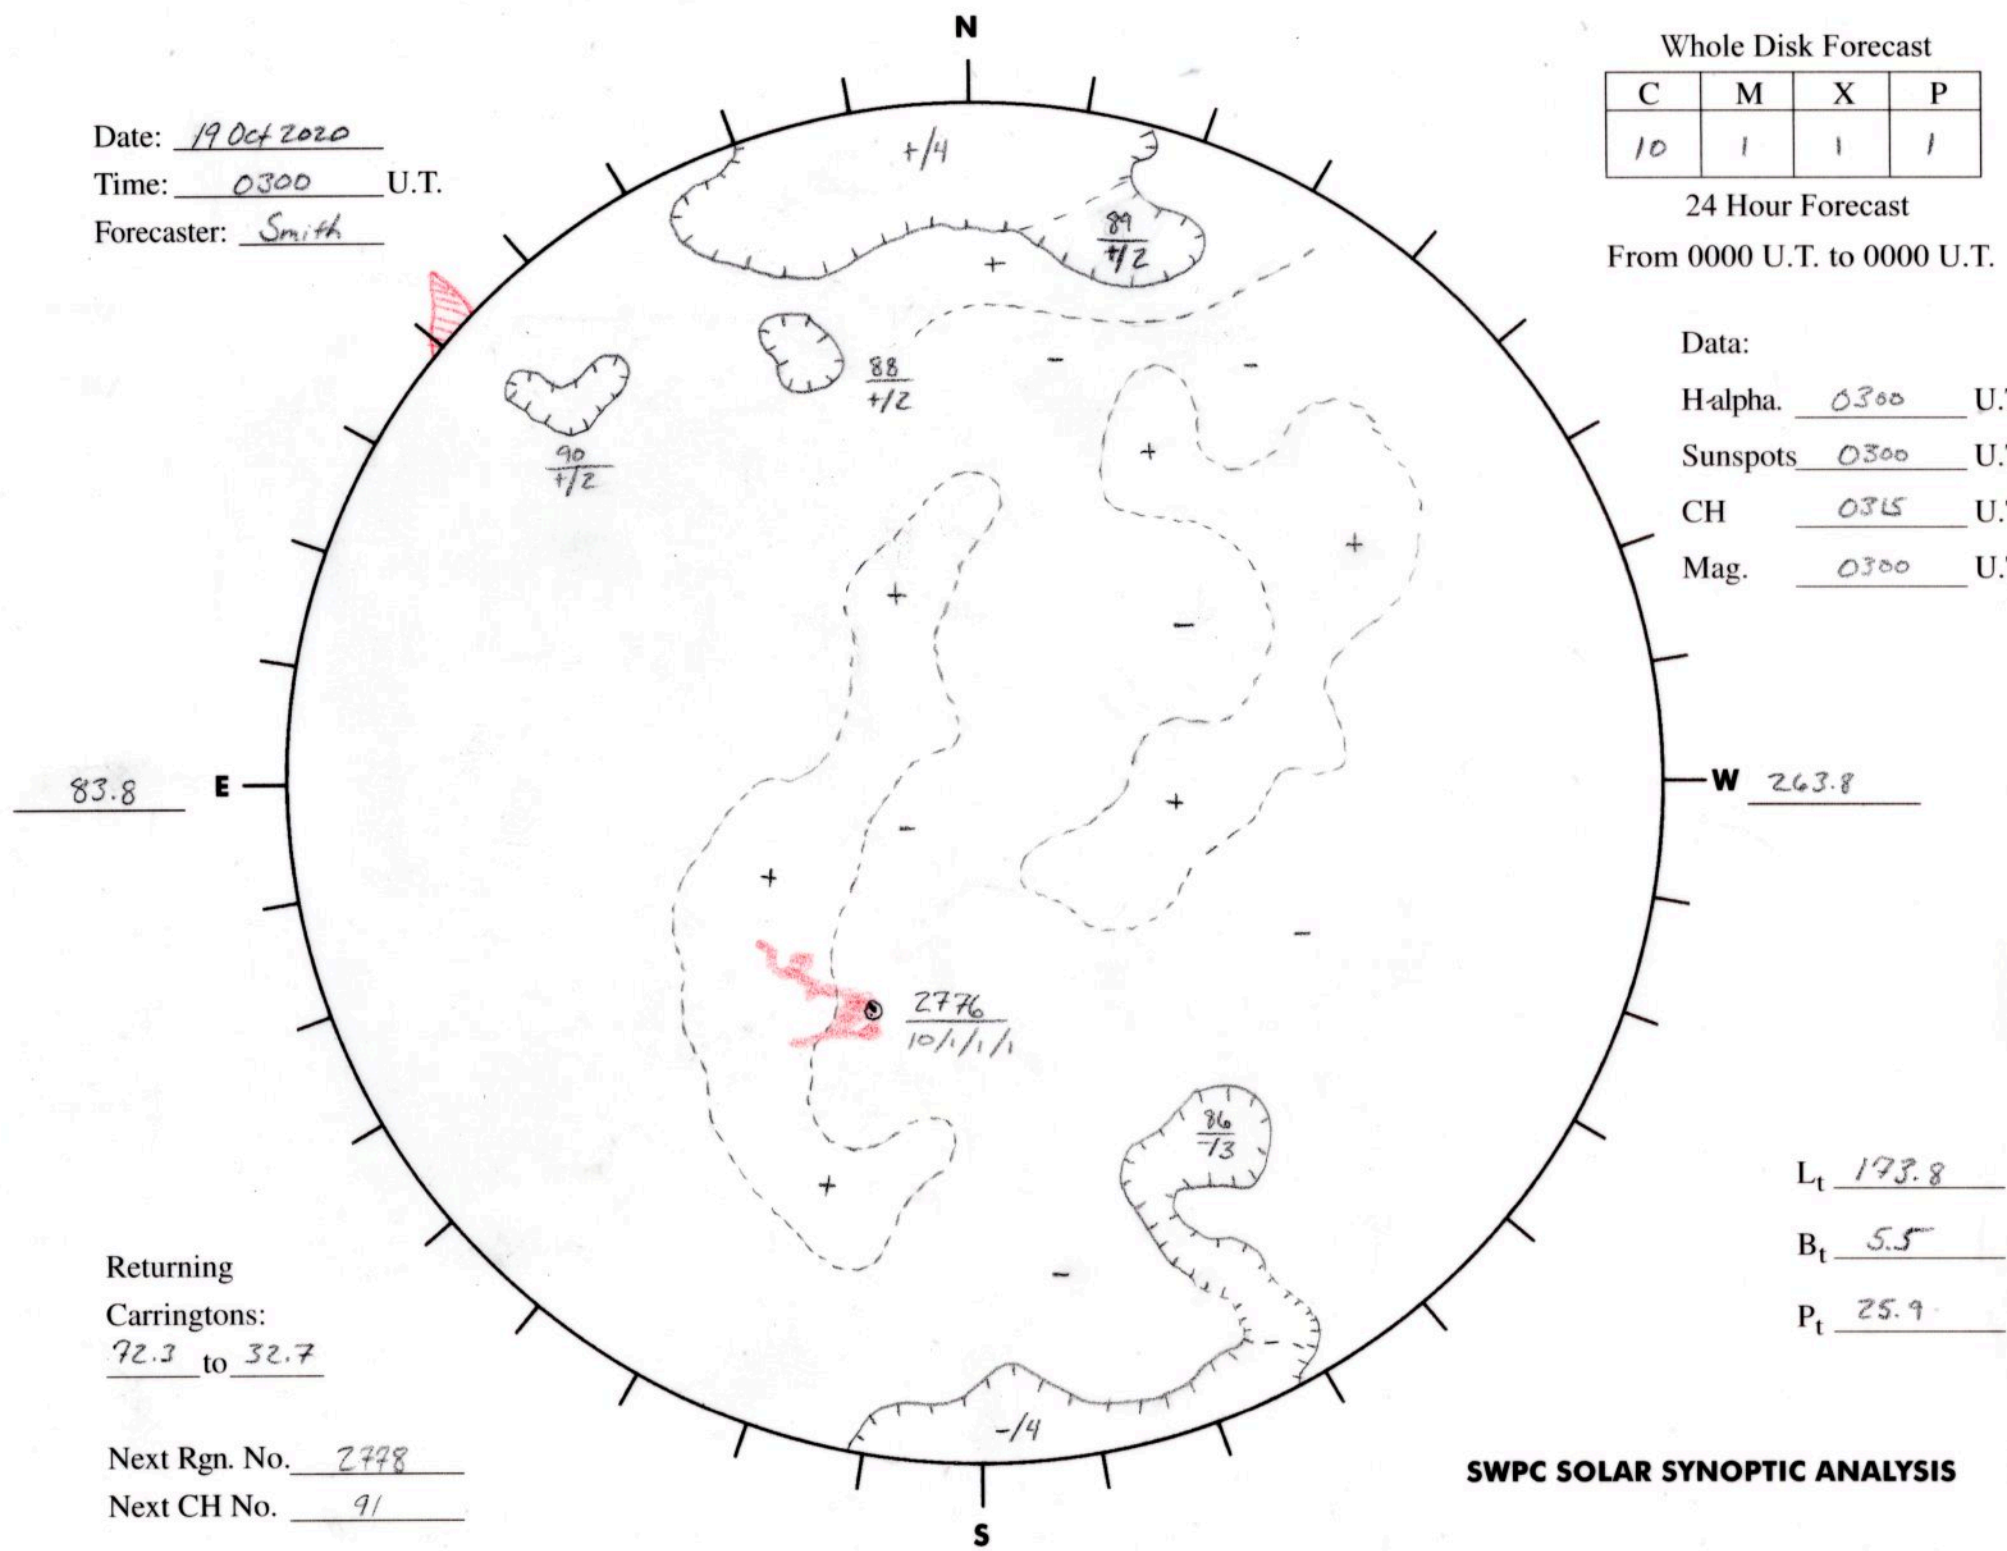

Whole Disk Forecast

C	M	X	P
10	1	1	1

24 Hour Forecast
From 0000 U.T. to 0000 U.T.

Data:
H alpha. 0300 U.T.
Sunspots 0300 U.T.
CH 0315 U.T.
Mag. 0300 U.T.

Date: 19 Oct 2020
Time: 0300 U.T.
Forecaster: Smith

SWPC SOLAR SYNOPTIC ANALYSIS

Returning Carringtons: 72.3 to 32.7
Next Rgn. No. 2778
Next CH No. 91