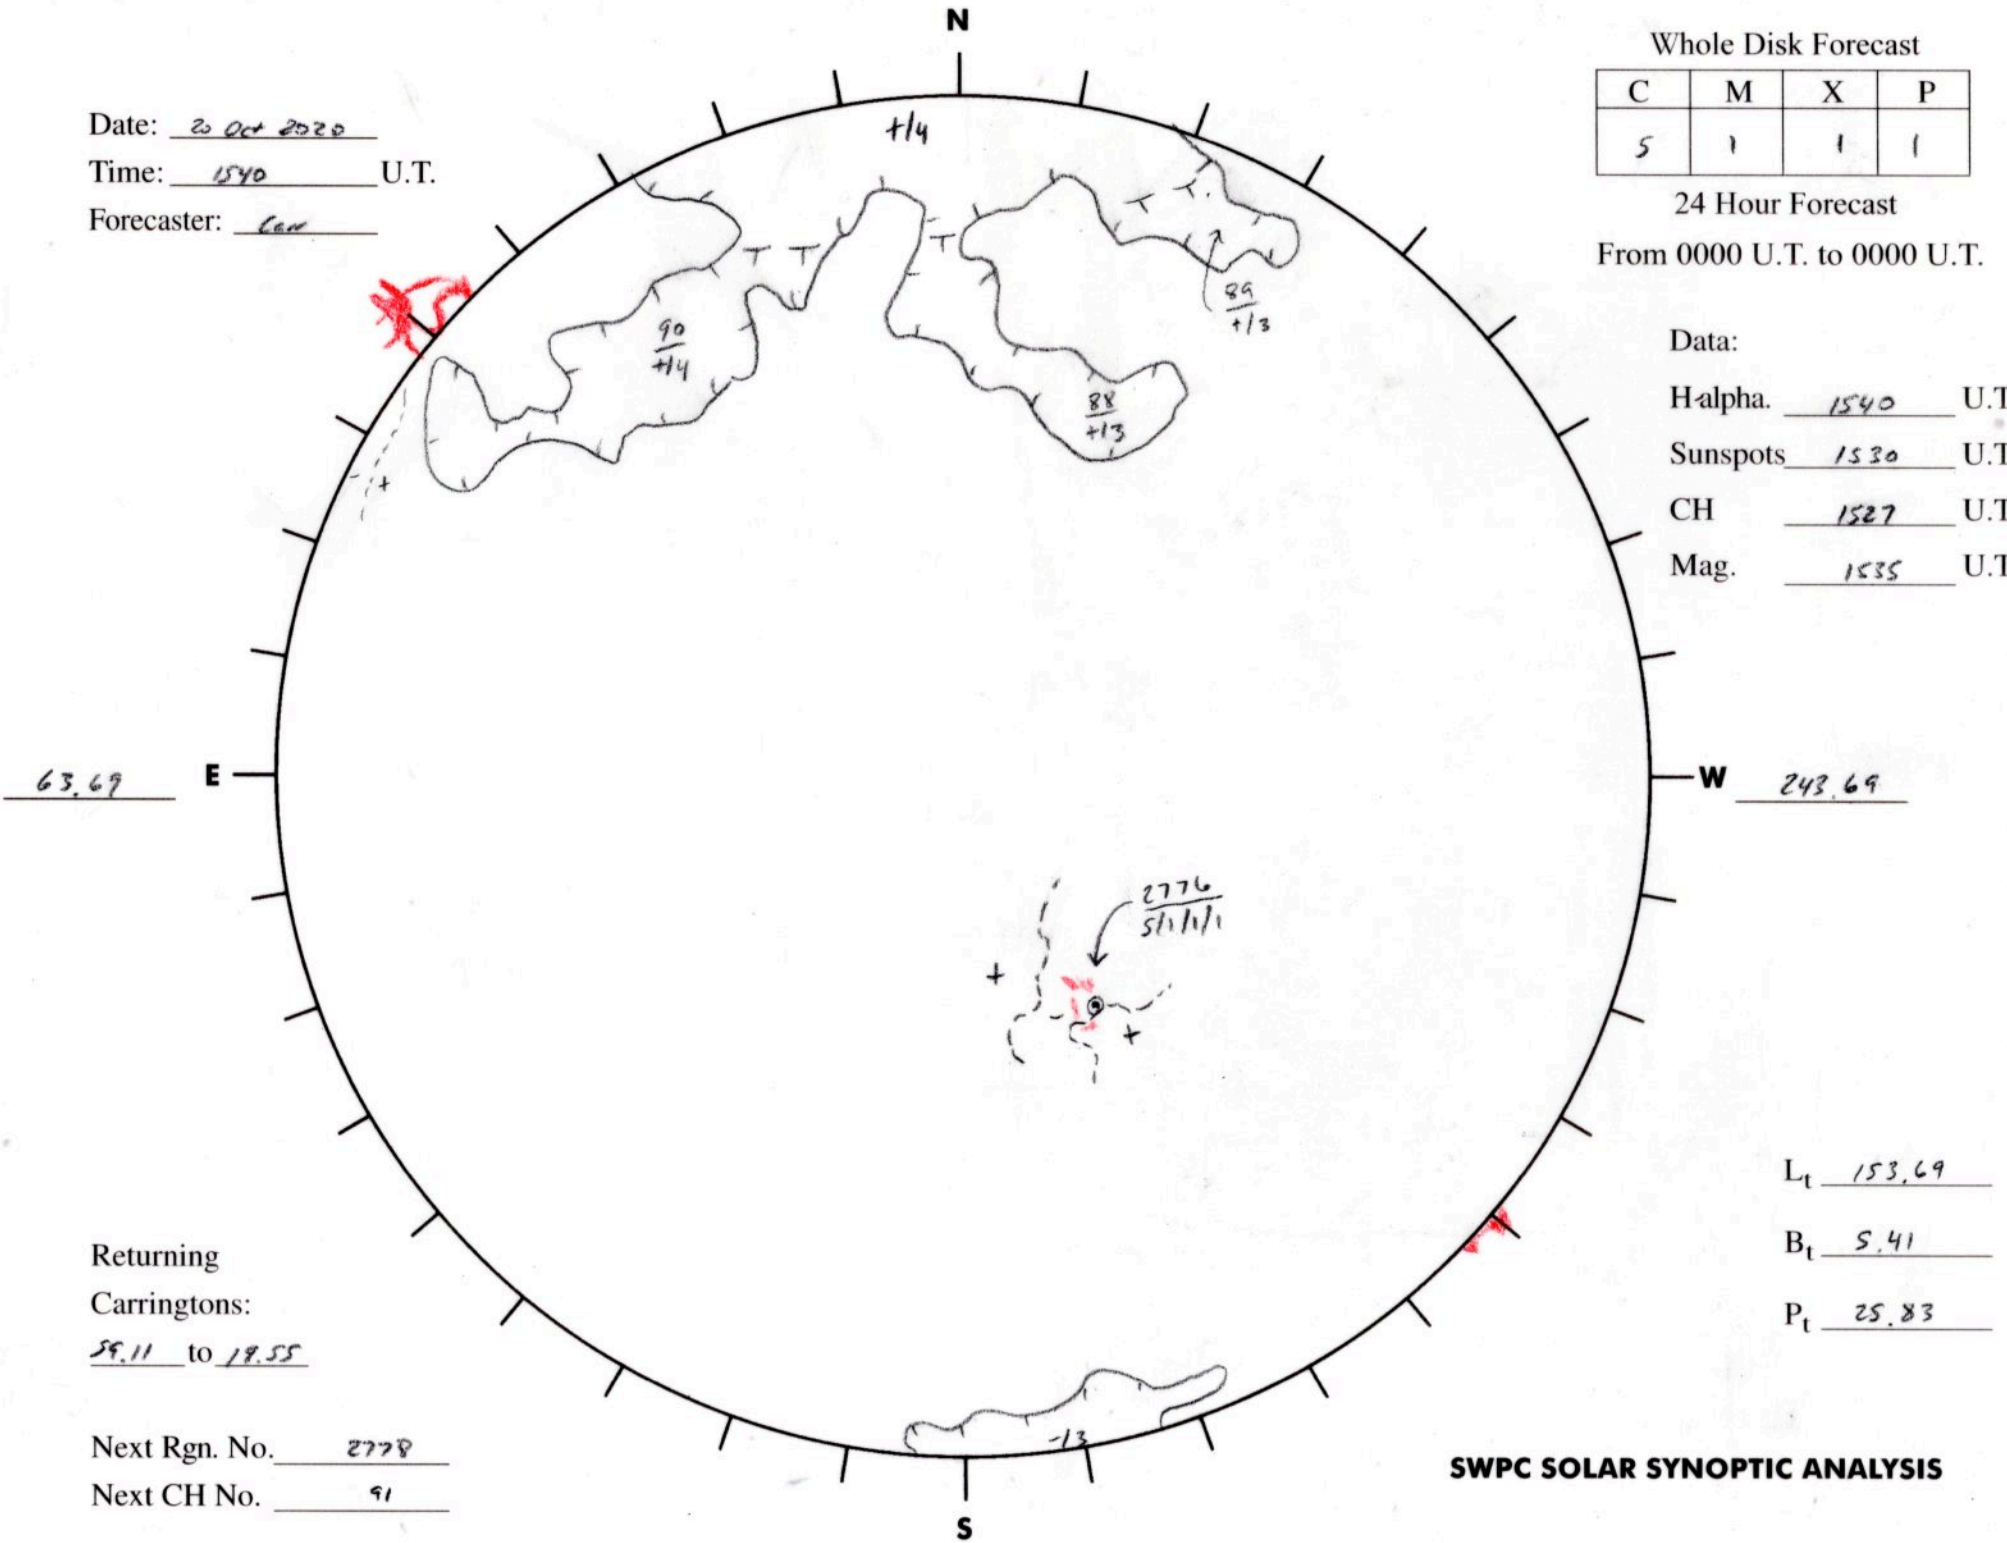

Date: 20 Oct 2020
 Time: 1540 U.T.
 Forecaster: Cam

Whole Disk Forecast

C	M	X	P
5	1	1	1

24 Hour Forecast

From 0000 U.T. to 0000 U.T.

Data:

Halpha. 1540 U.T.

Sunspots 1530 U.T.

CH 1527 U.T.

Mag. 1535 U.T.

63.69

243.69

Returning
 Carringtons:
59.11 to 18.55

Next Rgn. No. 2778
 Next CH No. 91

L_t 153.69

B_t 5.41