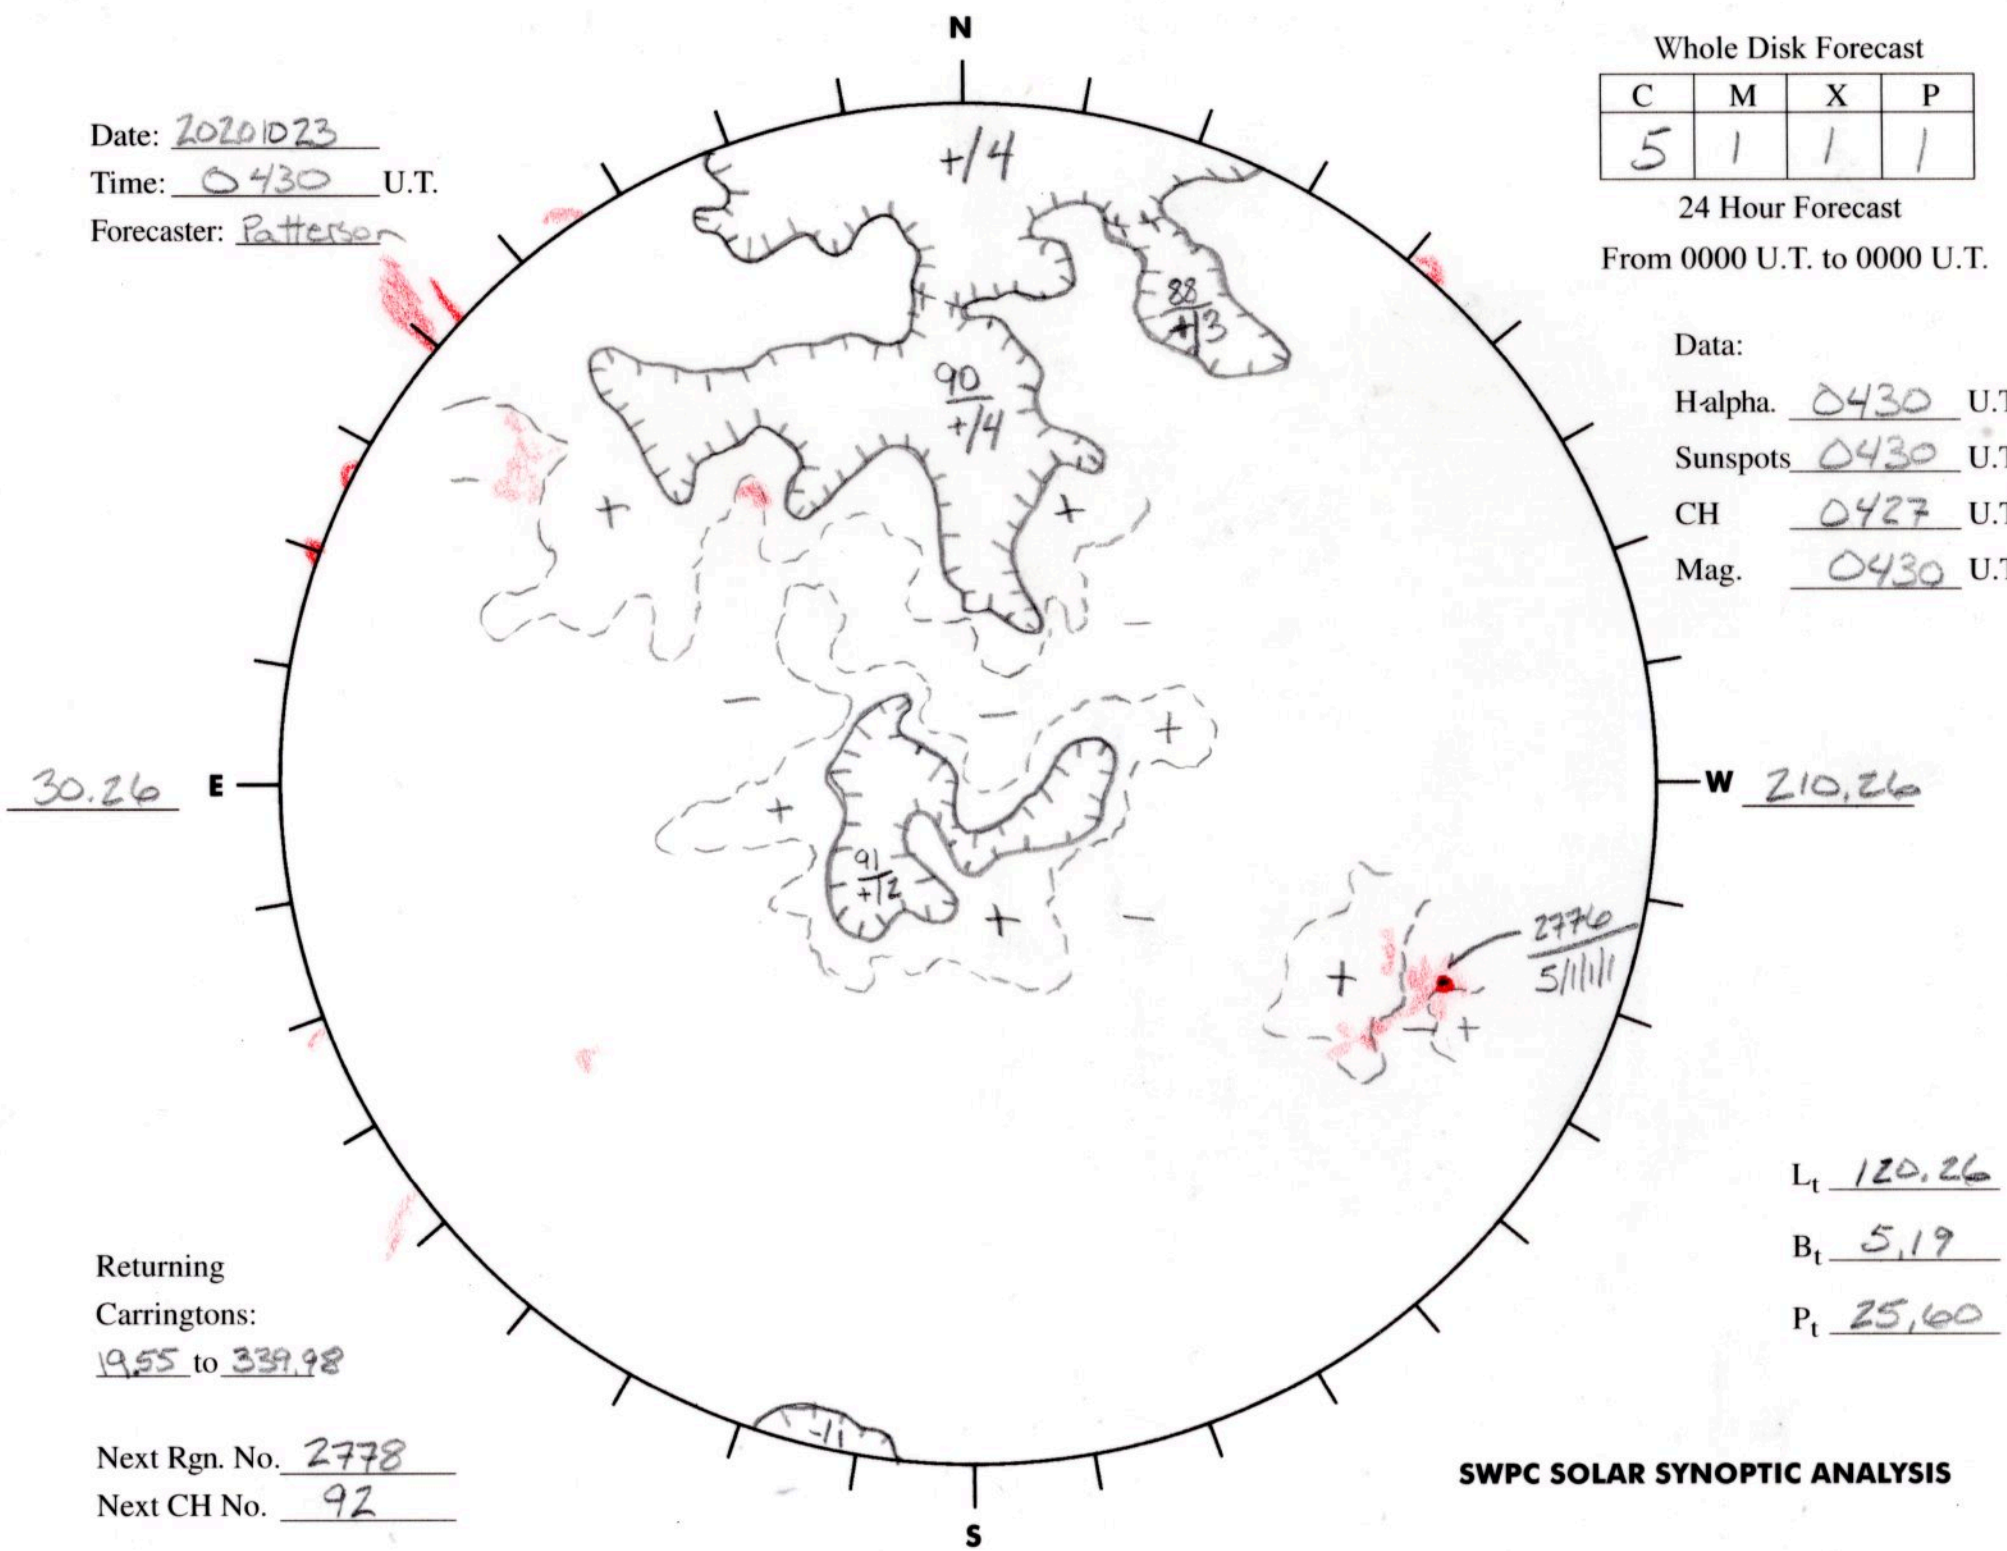

Date: 20201023
 Time: 0430 U.T.
 Forecaster: Patterson

Whole Disk Forecast

C	M	X	P
5	1	1	1

24 Hour Forecast
 From 0000 U.T. to 0000 U.T.

Data:
 H-alpha. 0430 U.T.
 Sunspots 0430 U.T.
 CH 0427 U.T.
 Mag. 0430 U.T.

Returning
 Carringtons:
1955 to 339.98

Next Rgn. No. 2778
 Next CH No. 92

L_t 120.26
 B_t 5.19
 P_t 25.60