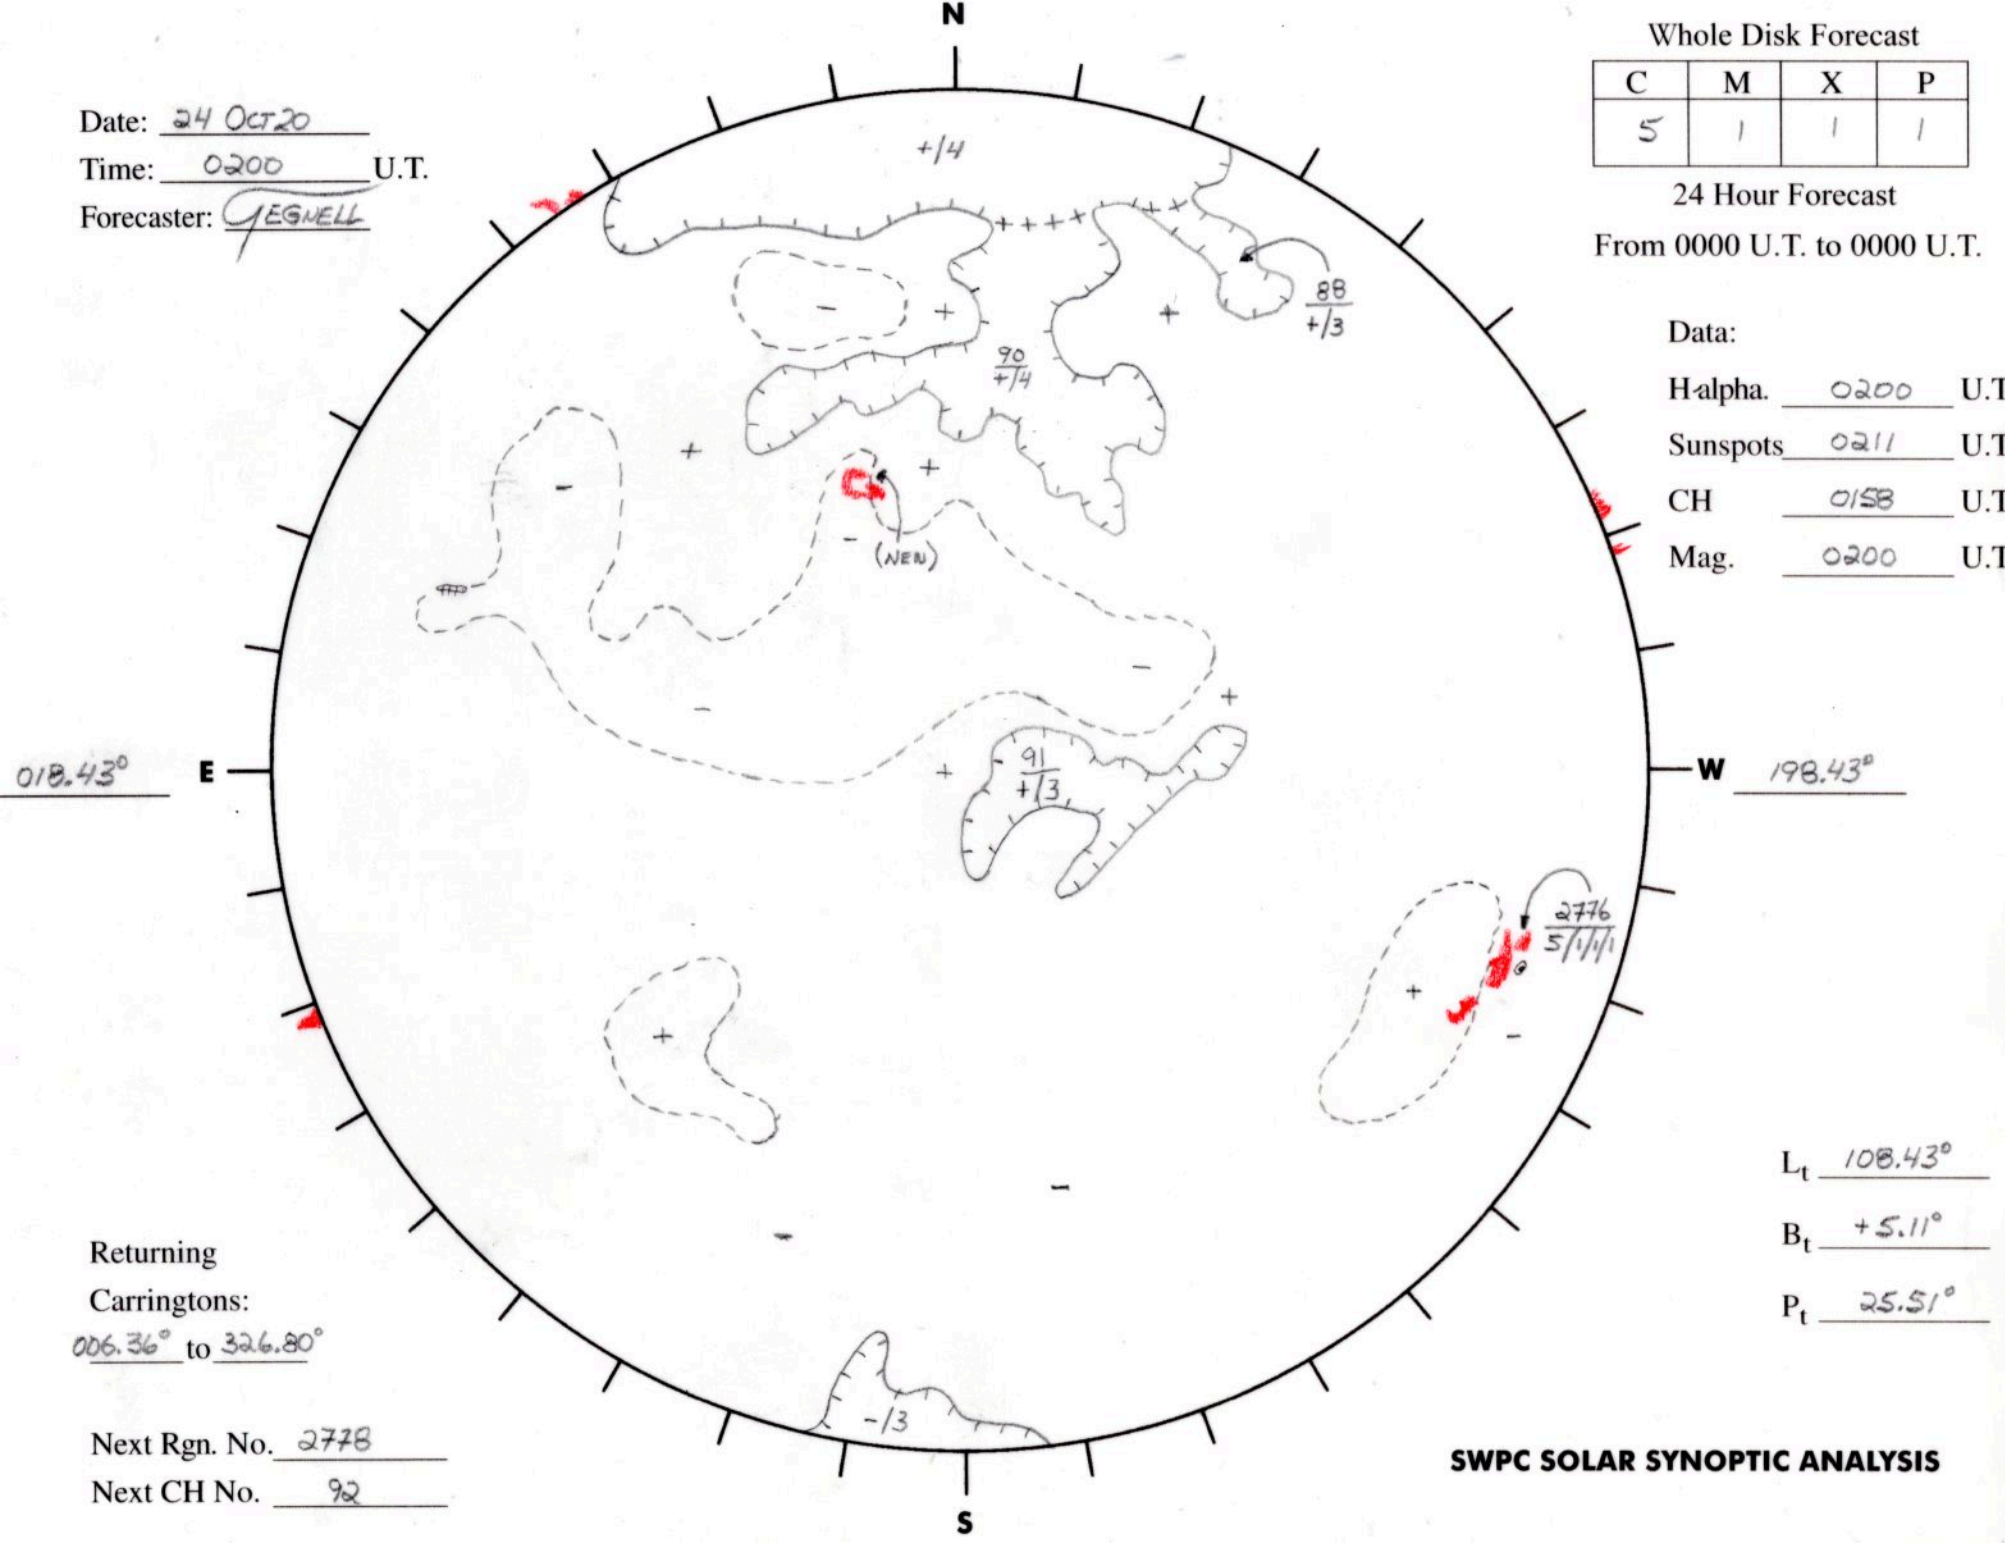

Date: 24 OCT 20
 Time: 0200 U.T.
 Forecaster: GEGNELL

Whole Disk Forecast

C	M	X	P
5	1	1	1

24 Hour Forecast
 From 0000 U.T. to 0000 U.T.

Data:
 H-alpha. 0200 U.T.
 Sunspots 0211 U.T.
 CH 0158 U.T.
 Mag. 0200 U.T.

018.43° E

W 198.43°

Returning Carringtons:
006.36° to 326.80°

L_t 108.43°
 B_t +5.11°
 P_t 25.51°

Next Rgn. No. 2778
 Next CH No. 92

SWPC SOLAR SYNOPTIC ANALYSIS