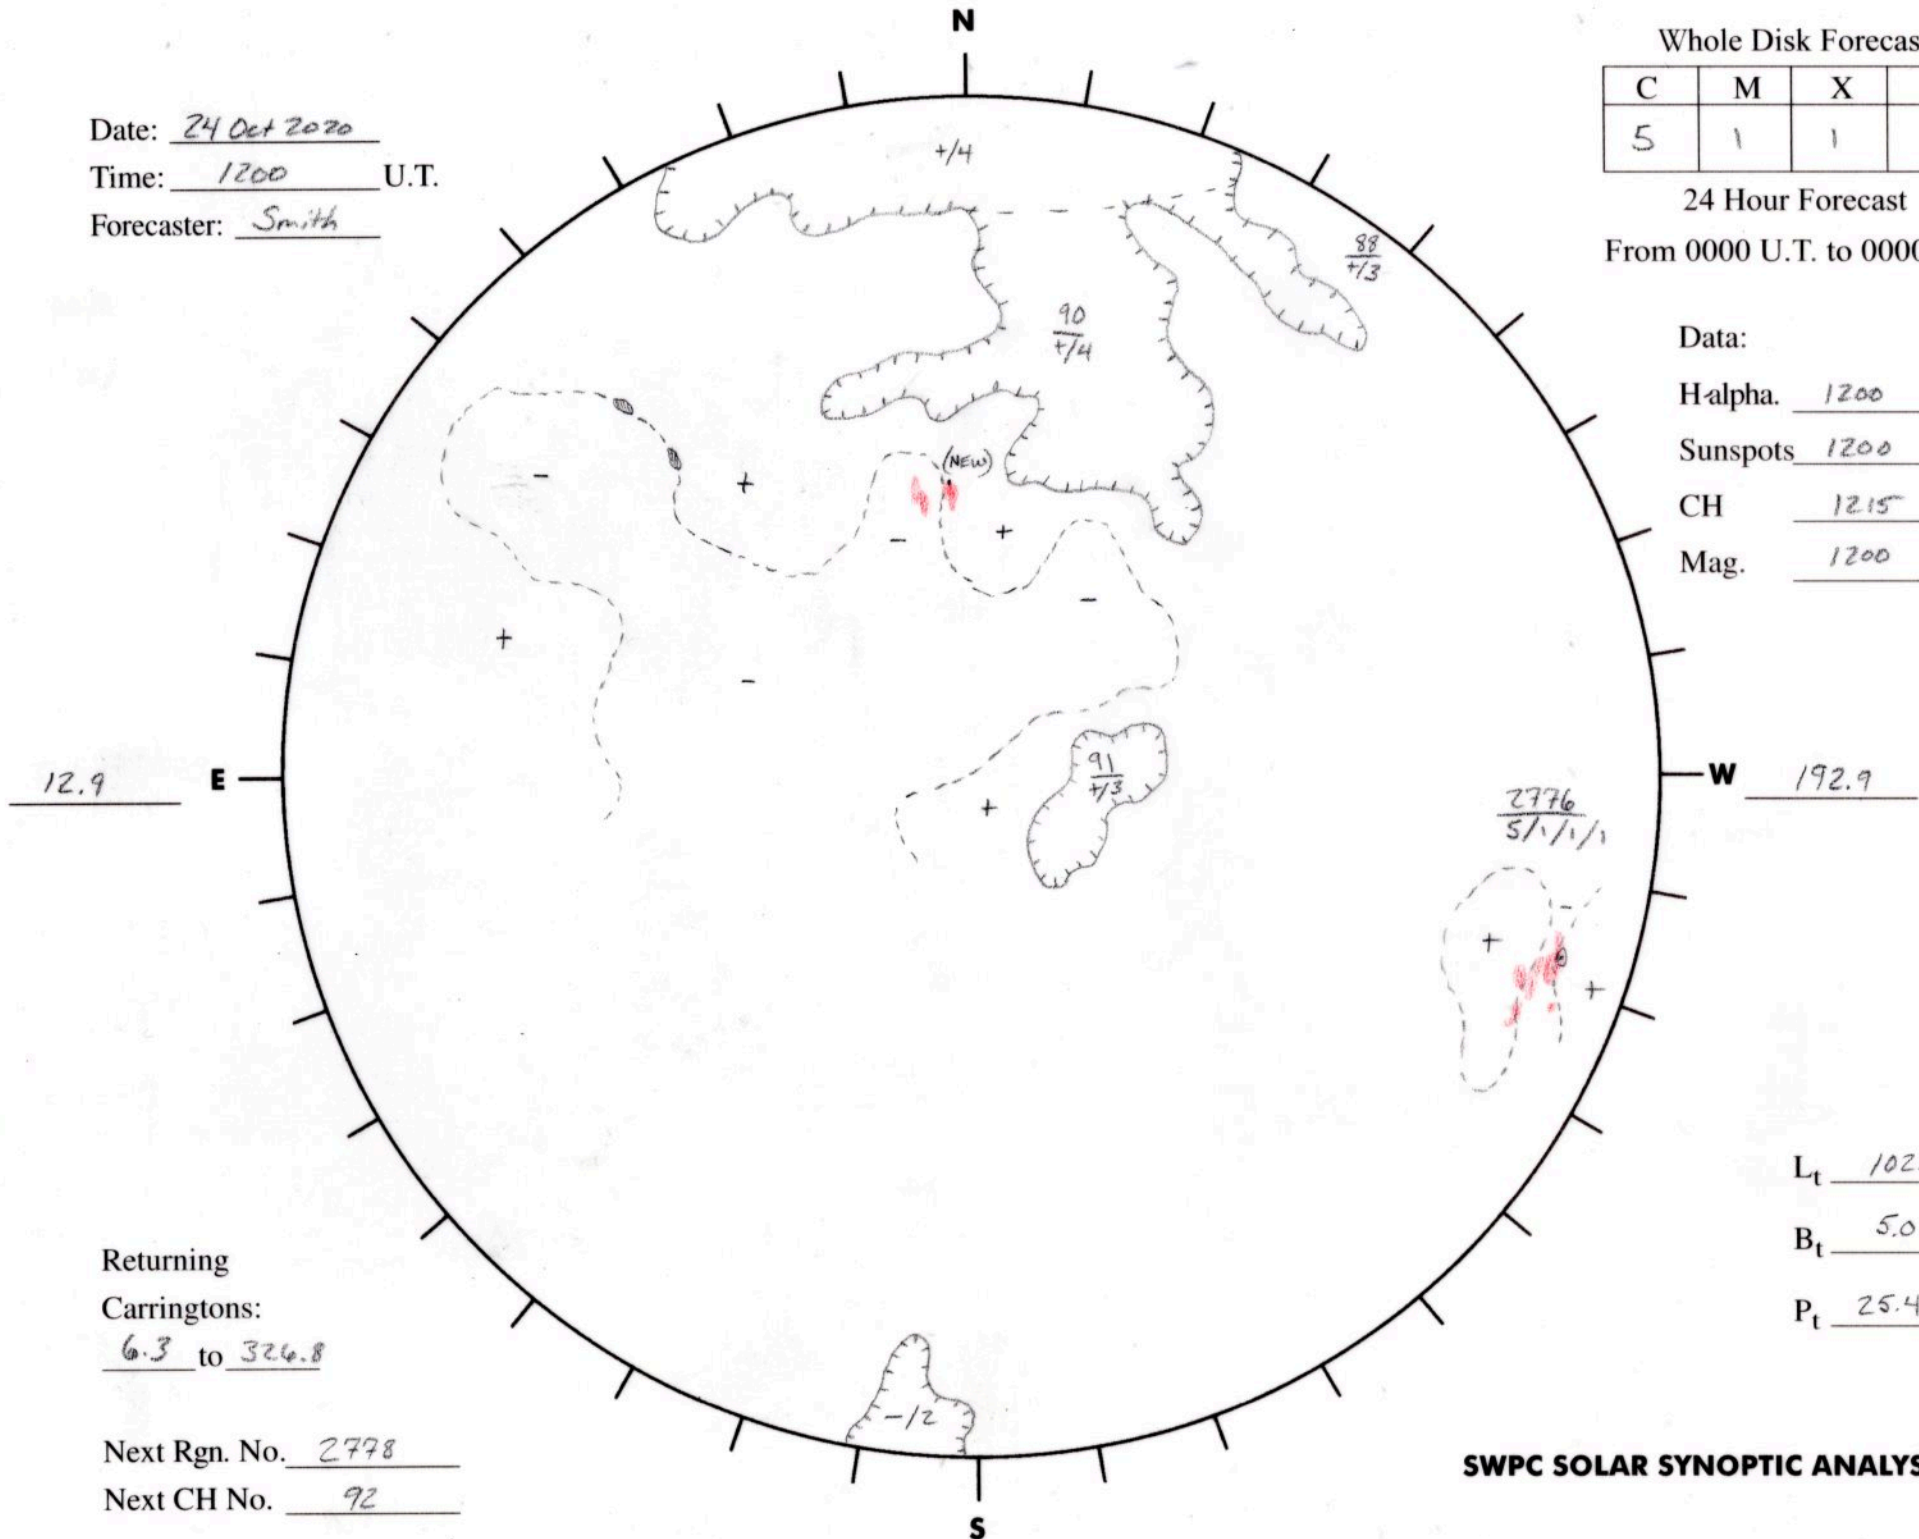

Whole Disk Forecast

C	M	X	P
5	1	1	1

24 Hour Forecast
From 0000 U.T. to 0000 U.T.

Data:

H-alpha. 1200 U.T.

Sunspots 1200 U.T.

CH 1215 U.T.

Mag. 1200 U.T.

L_t 102.9

B_t 5.0

P_t 25.4

Date: 24 Oct 2020
Time: 1200 U.T.
Forecaster: Smith

Returning
Carringtons:
6.3 to 326.8

Next Rgn. No. 2778

Next CH No. 92

SWPC SOLAR SYNOPTIC ANALYSIS