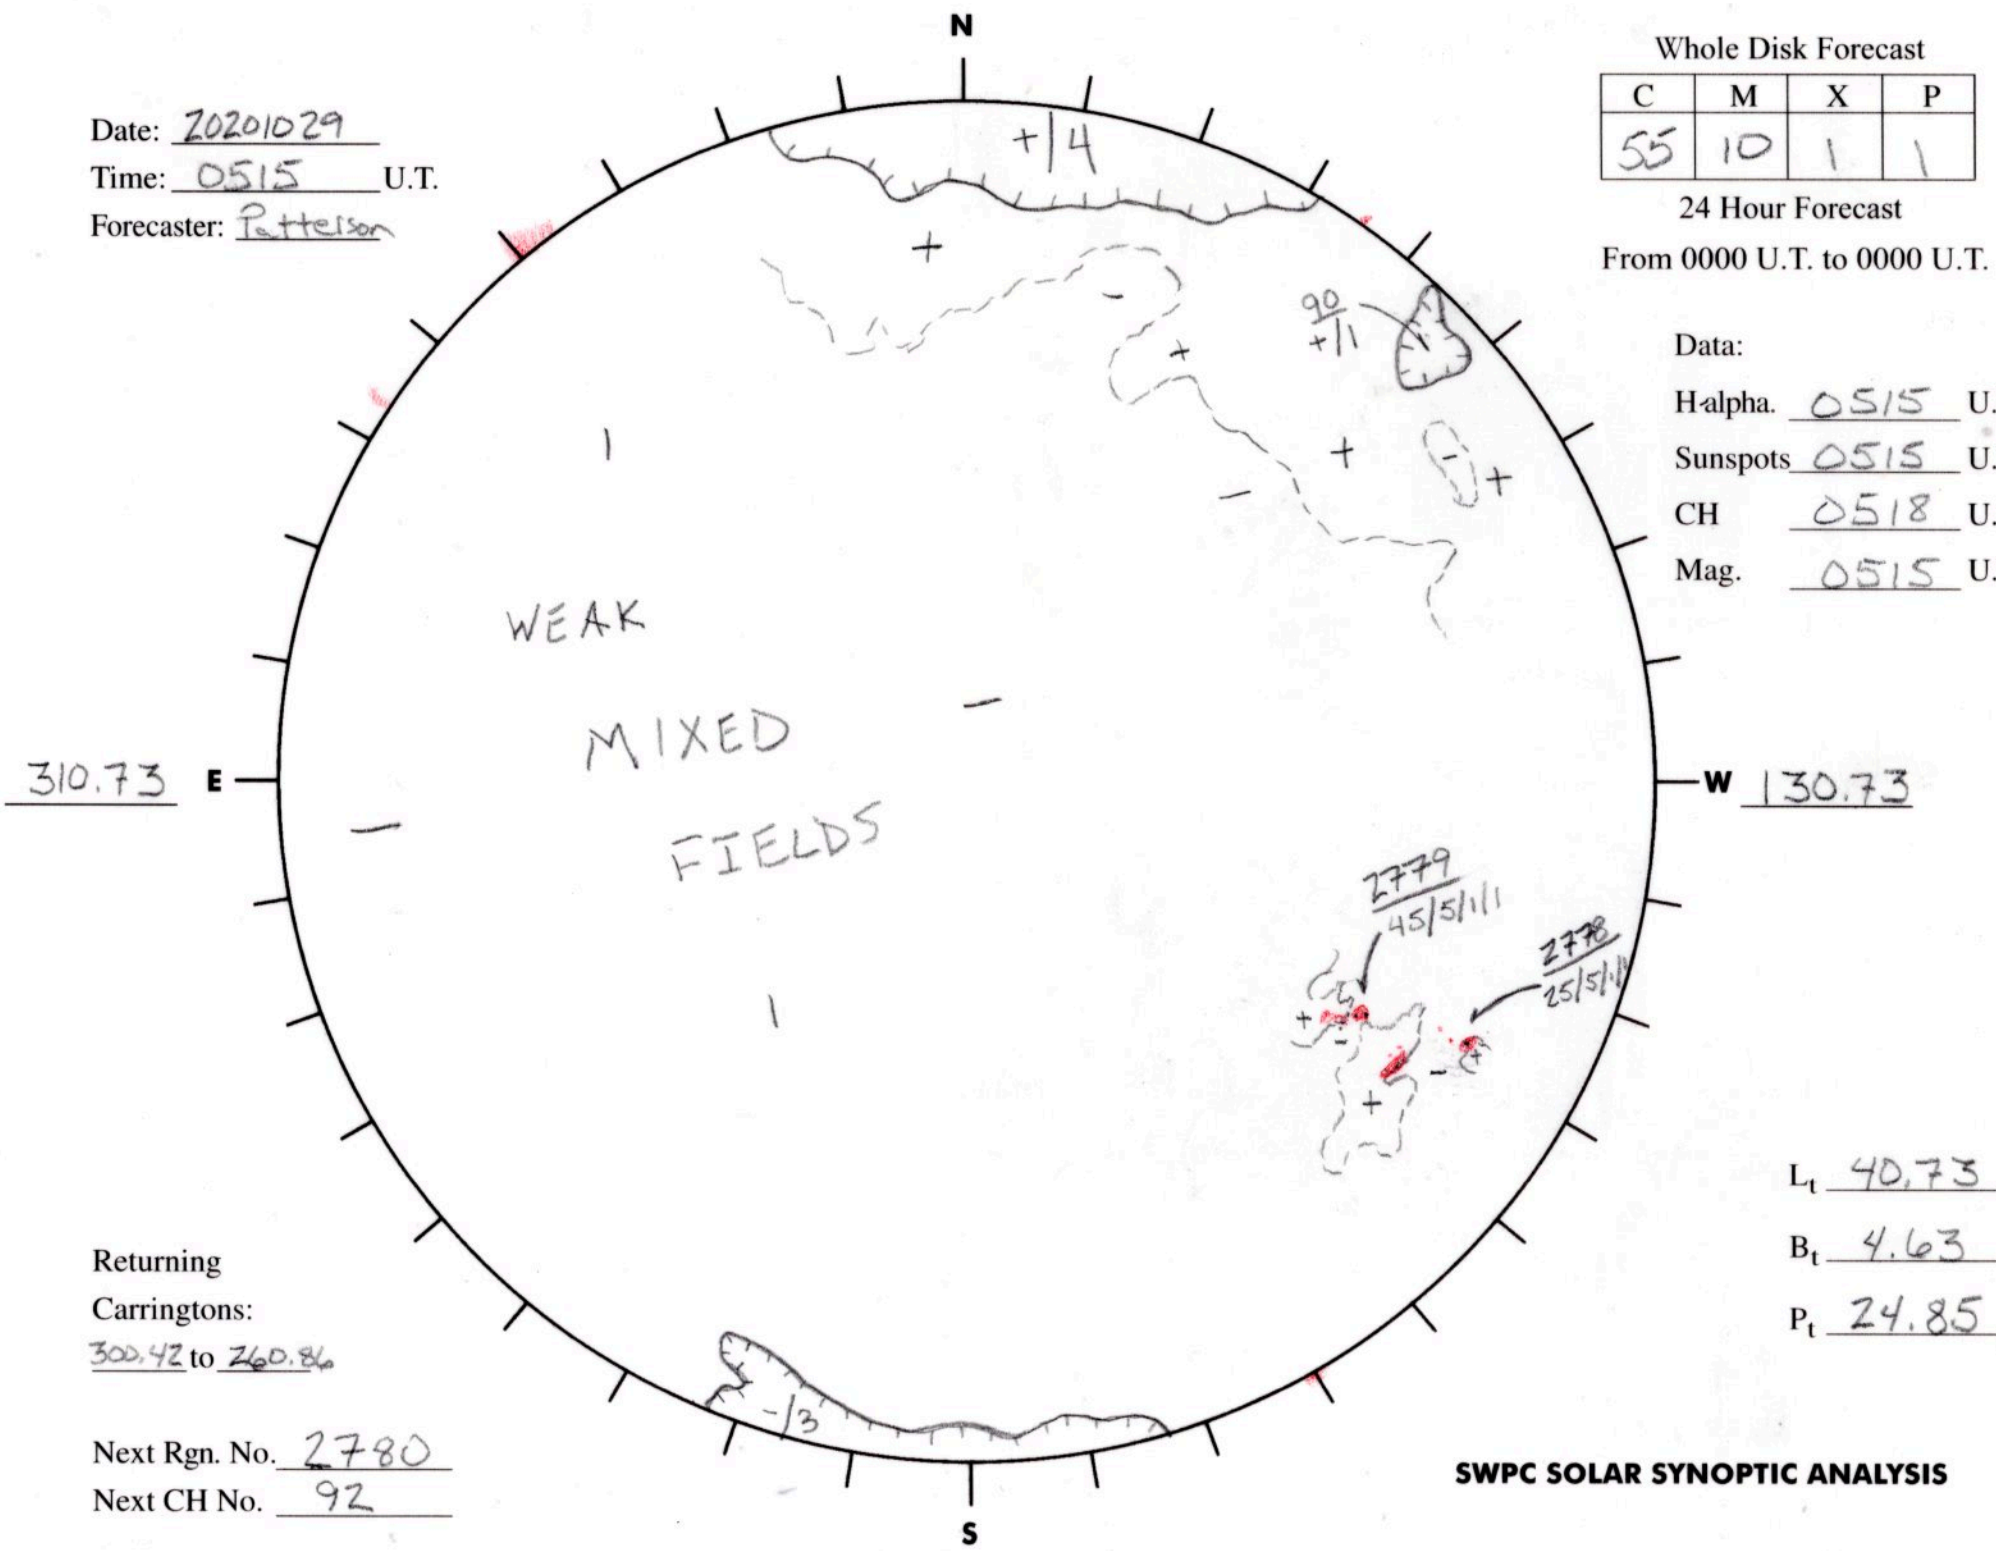

Date: 20201029
 Time: 0515 U.T.
 Forecaster: Patterson

Whole Disk Forecast

C	M	X	P
55	10	1	1

24 Hour Forecast
 From 0000 U.T. to 0000 U.T.

Data:
 H-alpha. 0515 U.T.
 Sunspots 0515 U.T.
 CH 0518 U.T.
 Mag. 0515 U.T.

Returning Carringtons:
300.42 to 260.86
 Next Rgn. No. 2780
 Next CH No. 92

L_t 40.73
 B_t 4.63
 P_t 24.85