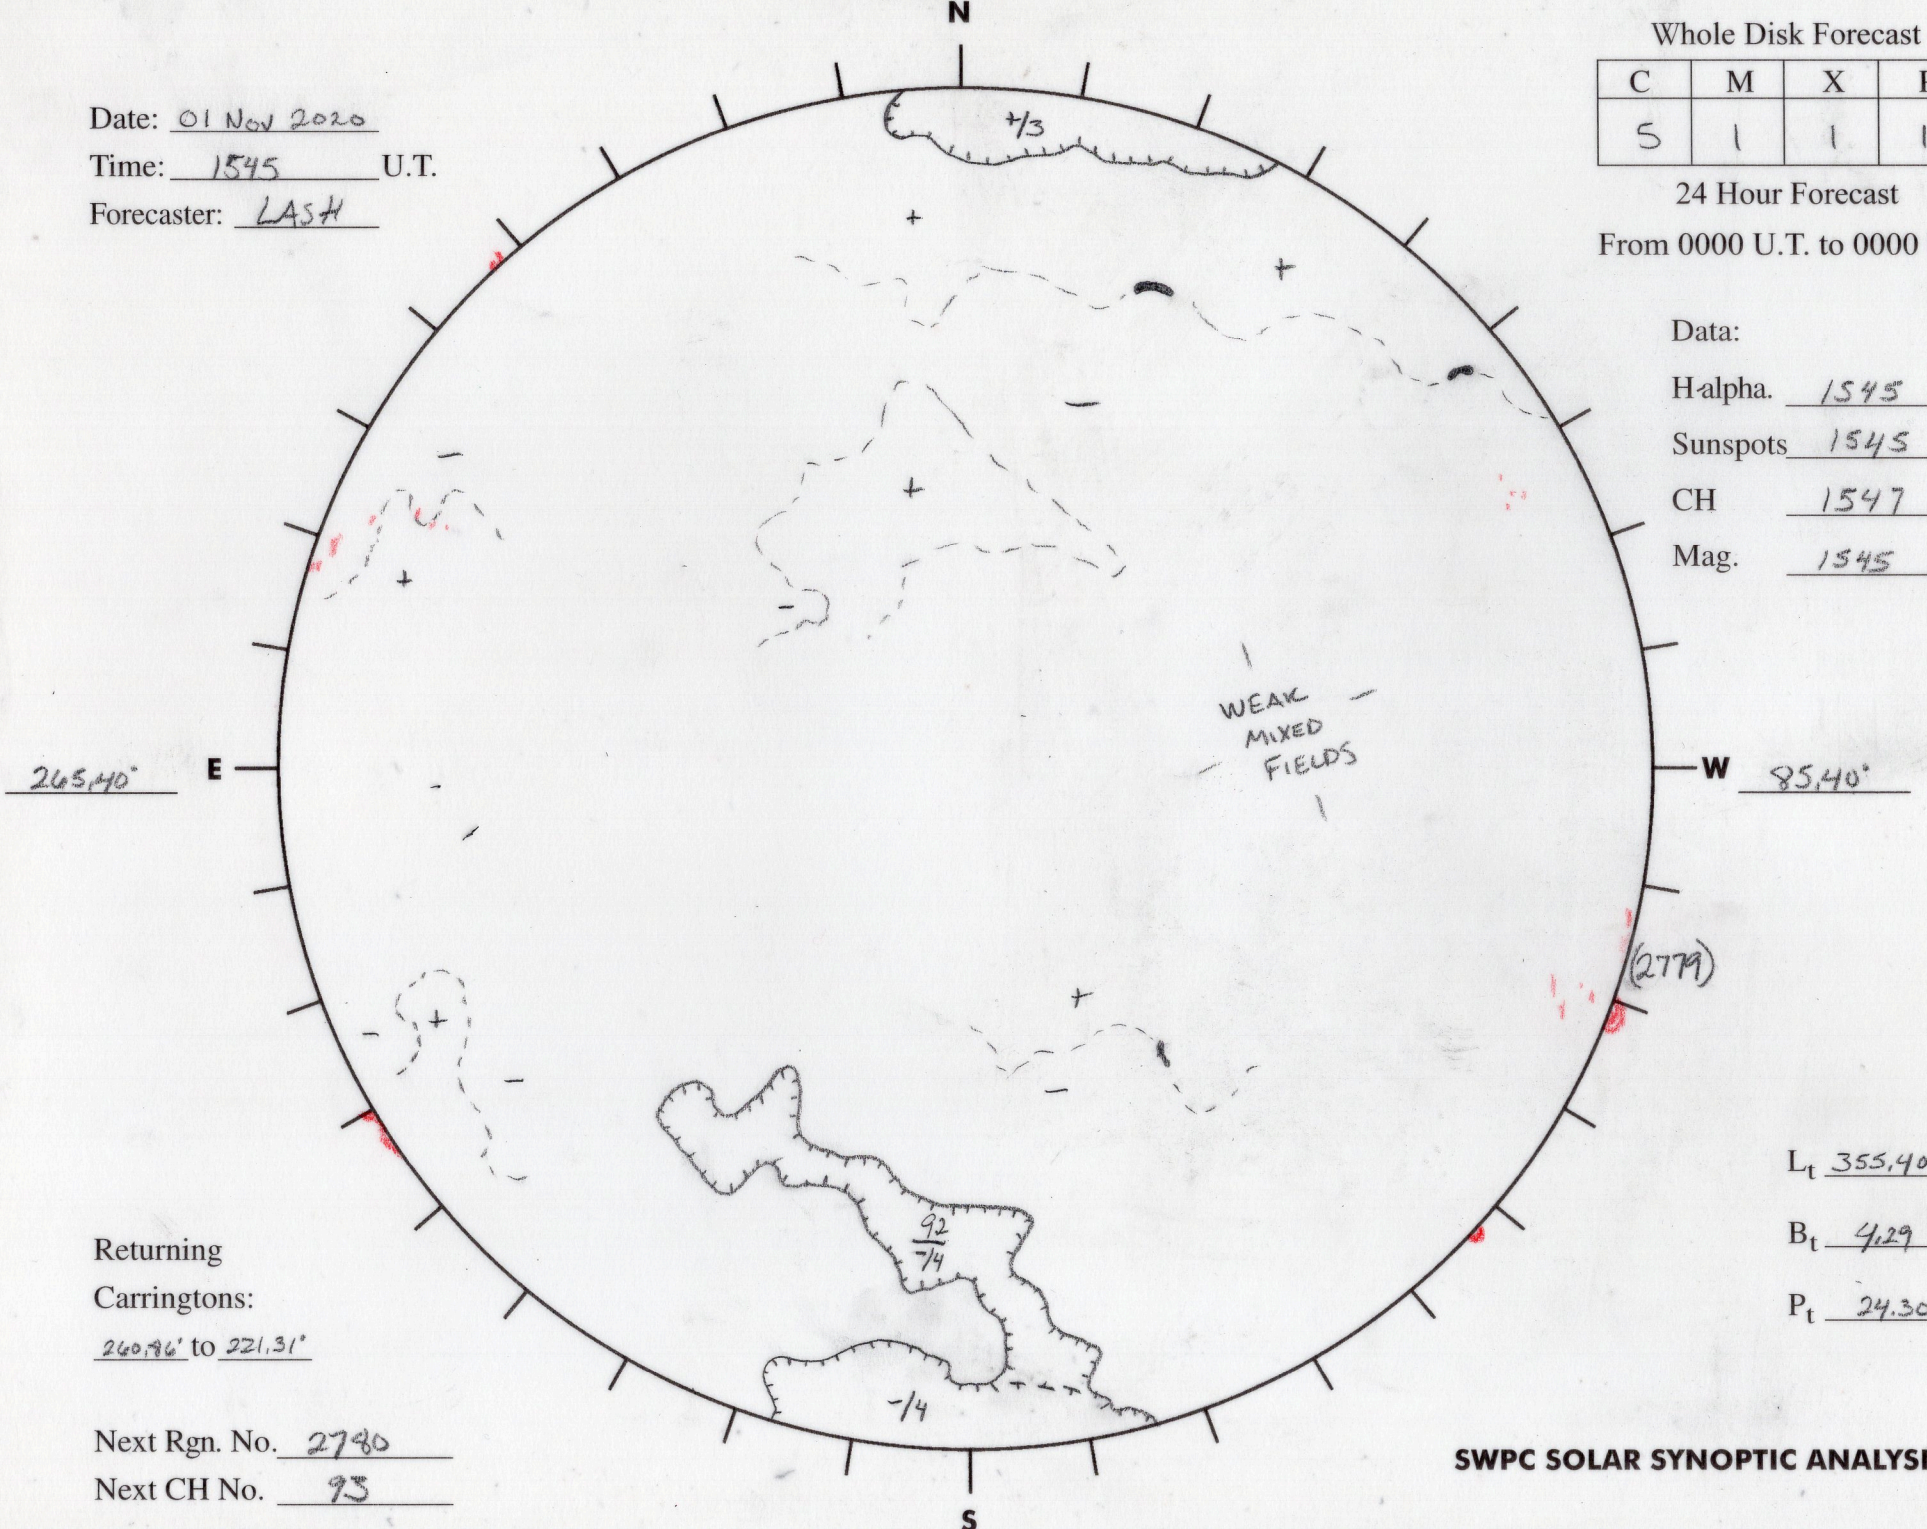

Date: 01 Nov 2020
 Time: 1545 U.T.
 Forecaster: LASH

Whole Disk Forecast

C	M	X	P
S	1	1	1

24 Hour Forecast

From 0000 U.T. to 0000 U.T.

Data:

H-alpha. 1545

Sunspots 1545

CH 1547

Mag. 1545

Returning
 Carringtons:
260.96° to 221.31°

Next Rgn. No. 2780
 Next CH No. 95

L_t 355.40°

B_t 4.29

P_t 24.30