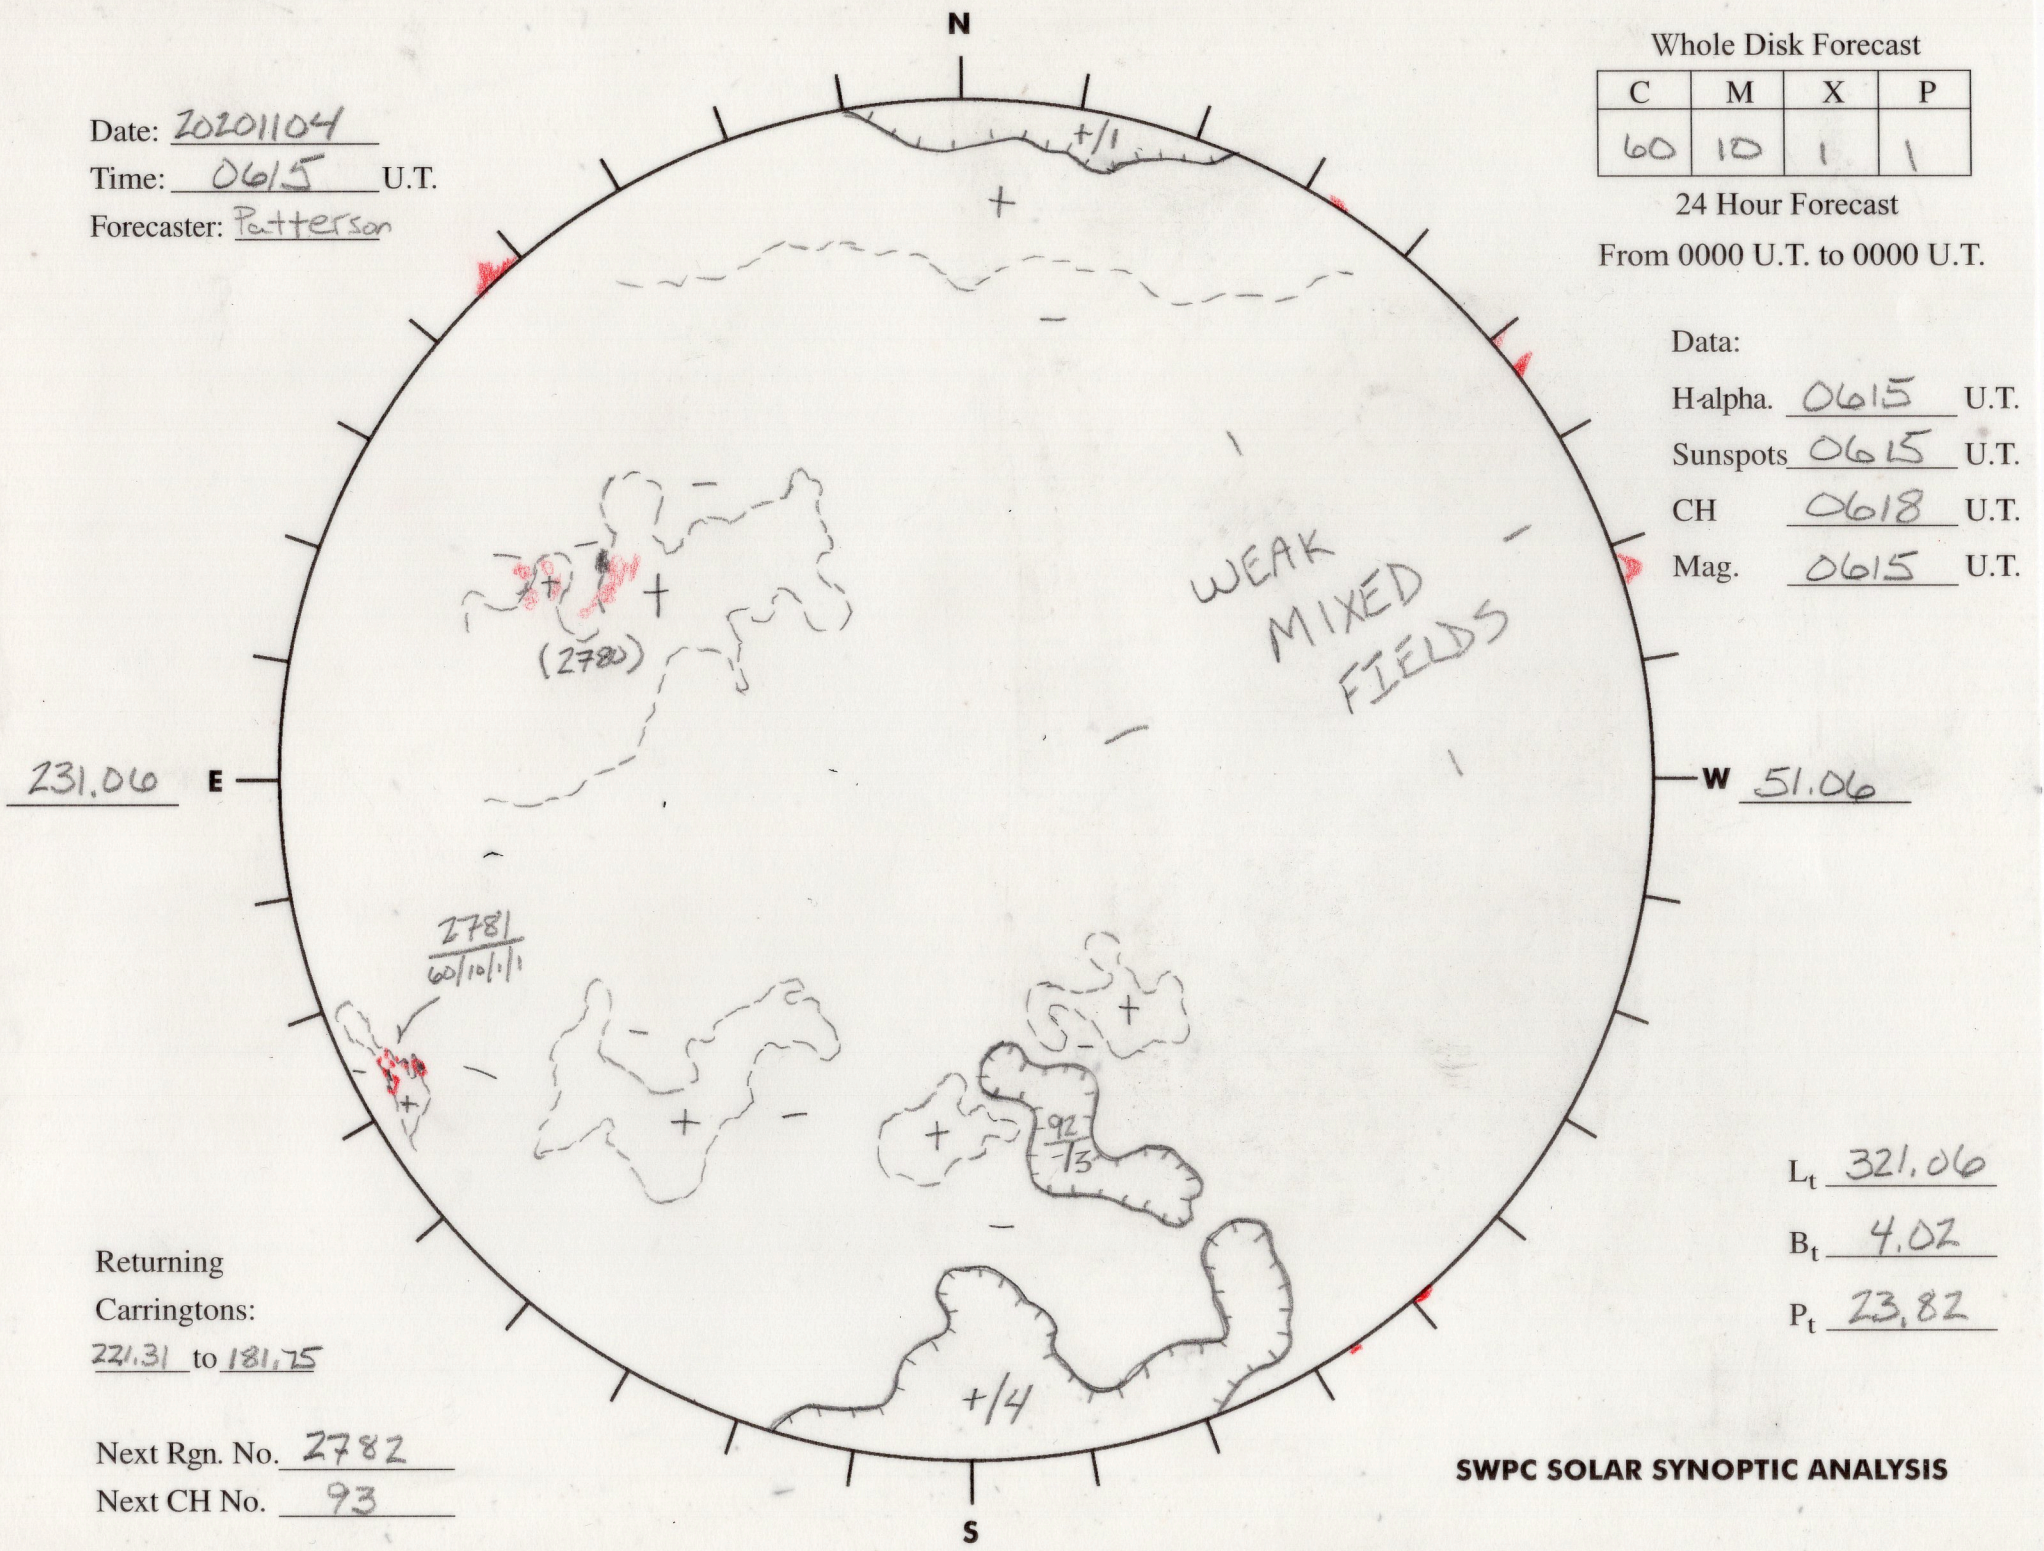

Date: 20201104
 Time: 0615 U.T.
 Forecaster: Patterson

Whole Disk Forecast

C	M	X	P
60	10	1	1

24 Hour Forecast

From 0000 U.T. to 0000 U.T.

Data:

H-alpha. 0615 U.T.

Sunspots 0615 U.T.

CH 0618 U.T.

Mag. 0615 U.T.

Returning
 Carringtons:
221.31 to 181.75

Next Rgn. No. 2782
 Next CH No. 93

L_t 321.06

B_t 4.02

P_t 23.82