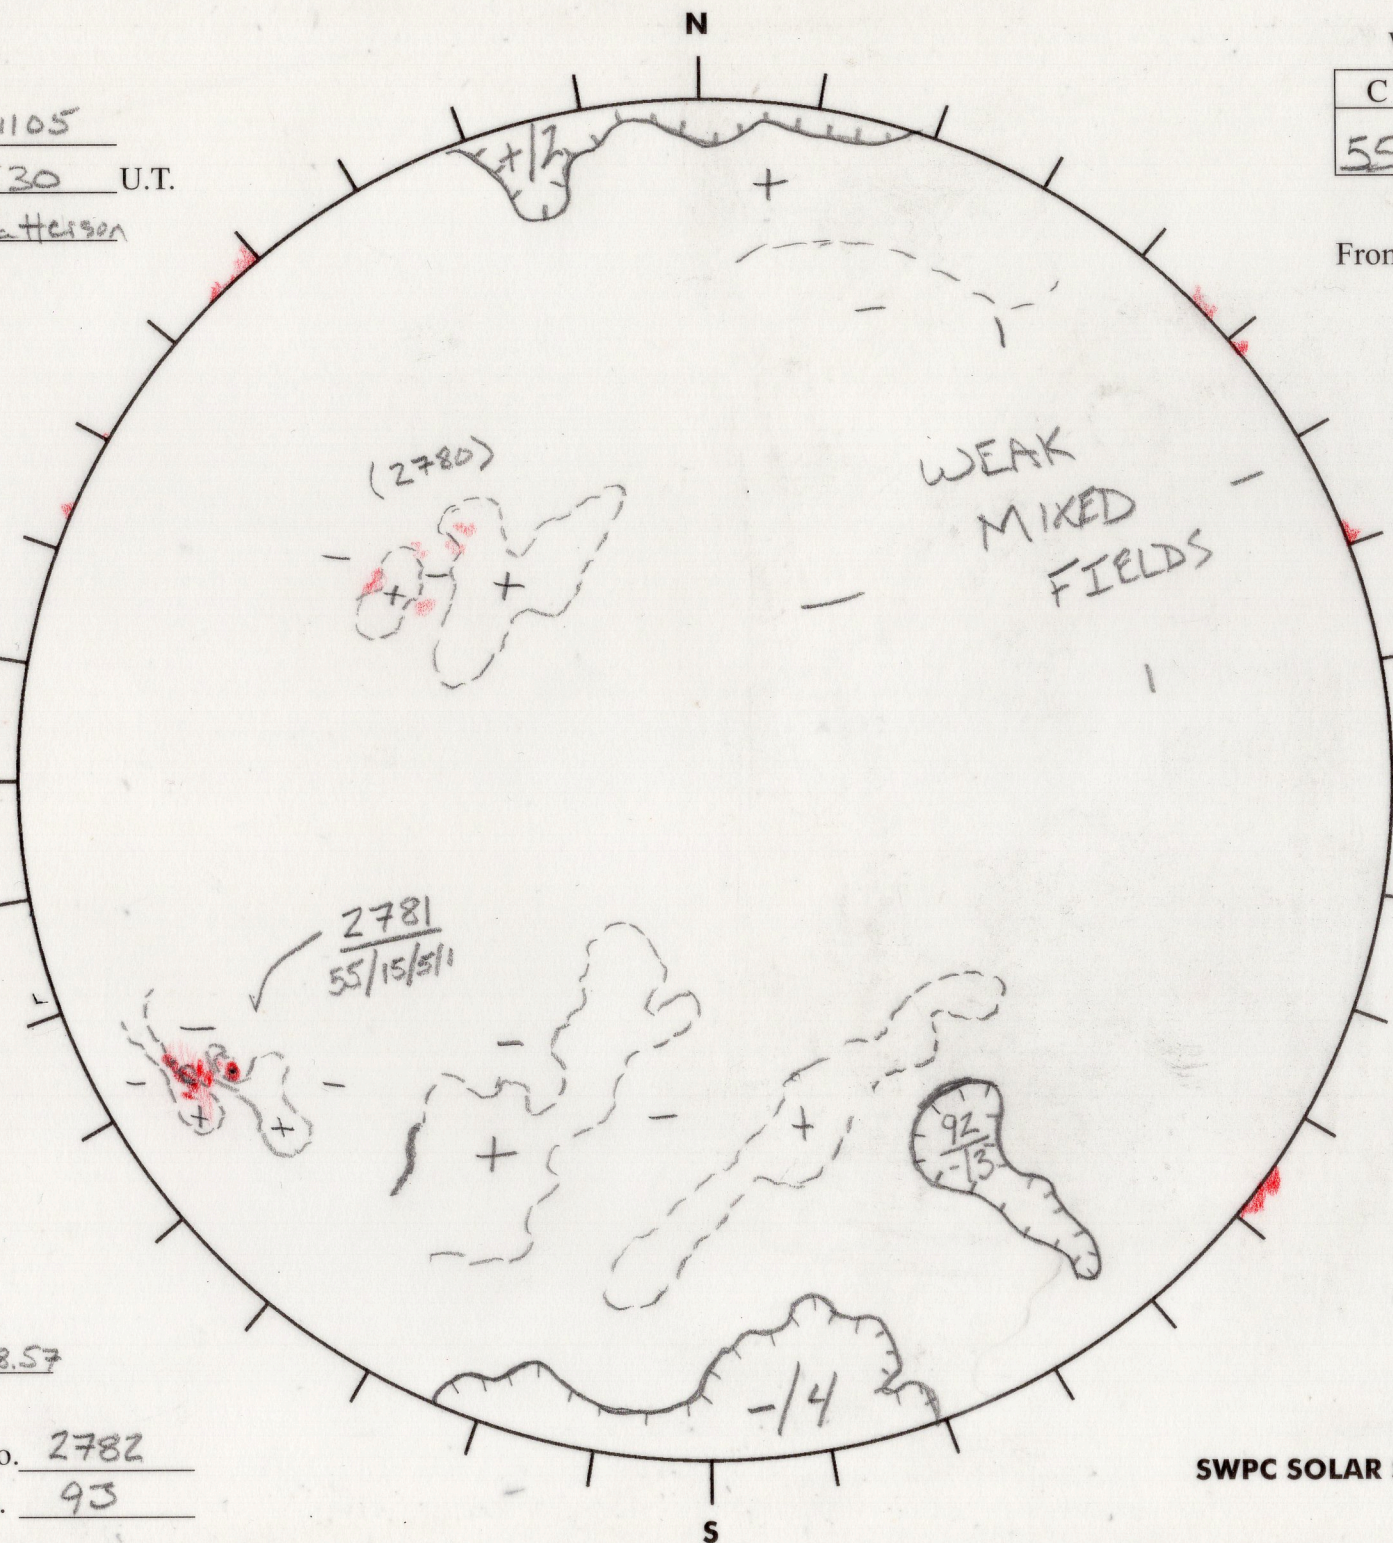

Date: 20201105
 Time: 0530 U.T.
 Forecaster: Patterson

Whole Disk Forecast

C	M	X	P
55	15	5	1

24 Hour Forecast

From 0000 U.T. to 0000 U.T.

Data:

H-alpha. 0530 U.T.

Sunspots 0530 U.T.

CH 0527 U.T.

Mag. 0530 U.T.

218.29 E

W 38.29

Returning Carringtons:
208.12 to 168.57

Next Rgn. No. 2782
 Next CH No. 93

L_t 308.29

B_t 3.92