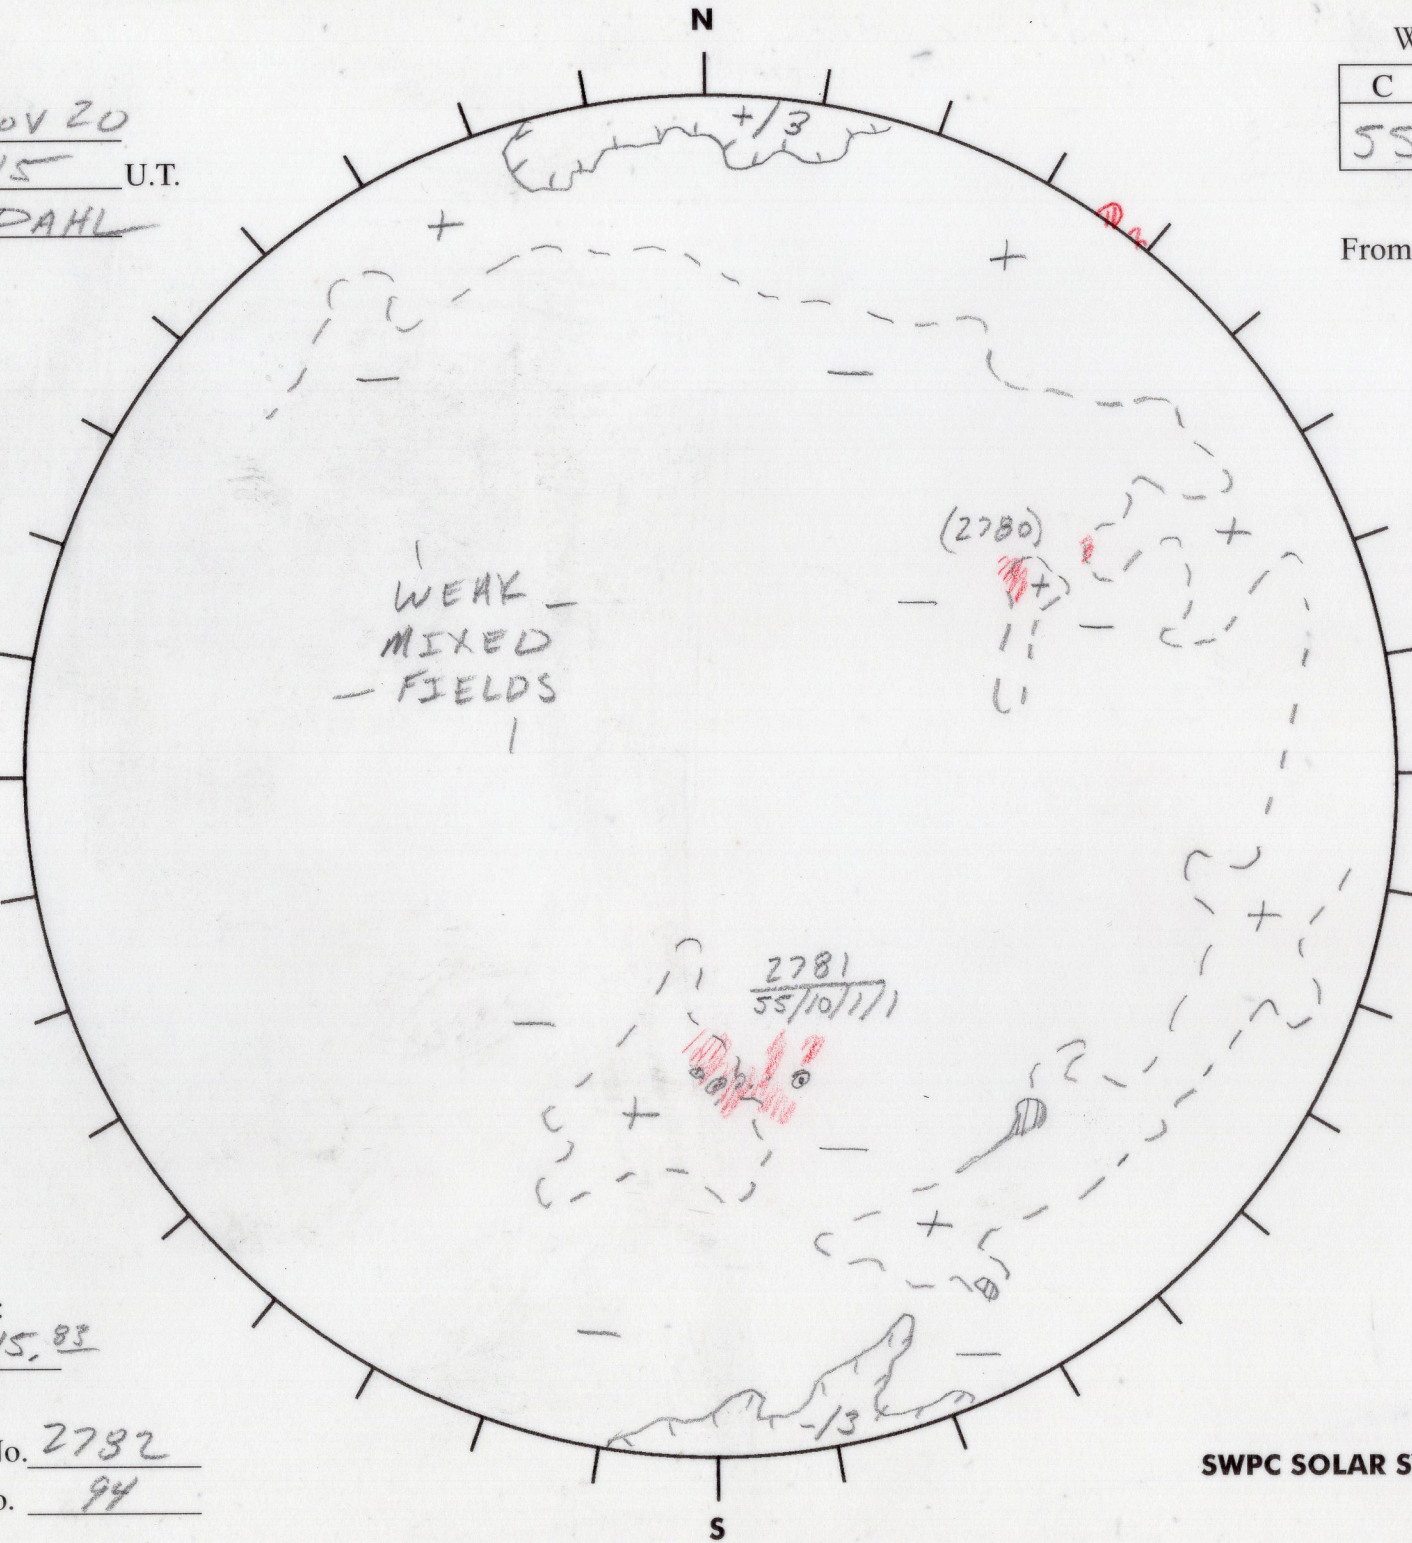

Date: 9 Nov 20
 Time: 1415 U.T.
 Forecaster: DAHL

Whole Disk Forecast

C	M	X	P
55	10	1	1

24 Hour Forecast
 From 0000 U.T. to 0000 U.T.

Data:

H-alpha. 1415 U.T.

Sunspots 1400 U.T.

CH 1417 U.T.

Mag. 1400 U.T.

160.74 E

W 340.74

L_t 250.74

B_t 3.44

P_t 22.62

Returning Carringtons: 155.38 to 115.83

Next Rgn. No. 2782

Next CH No. 94