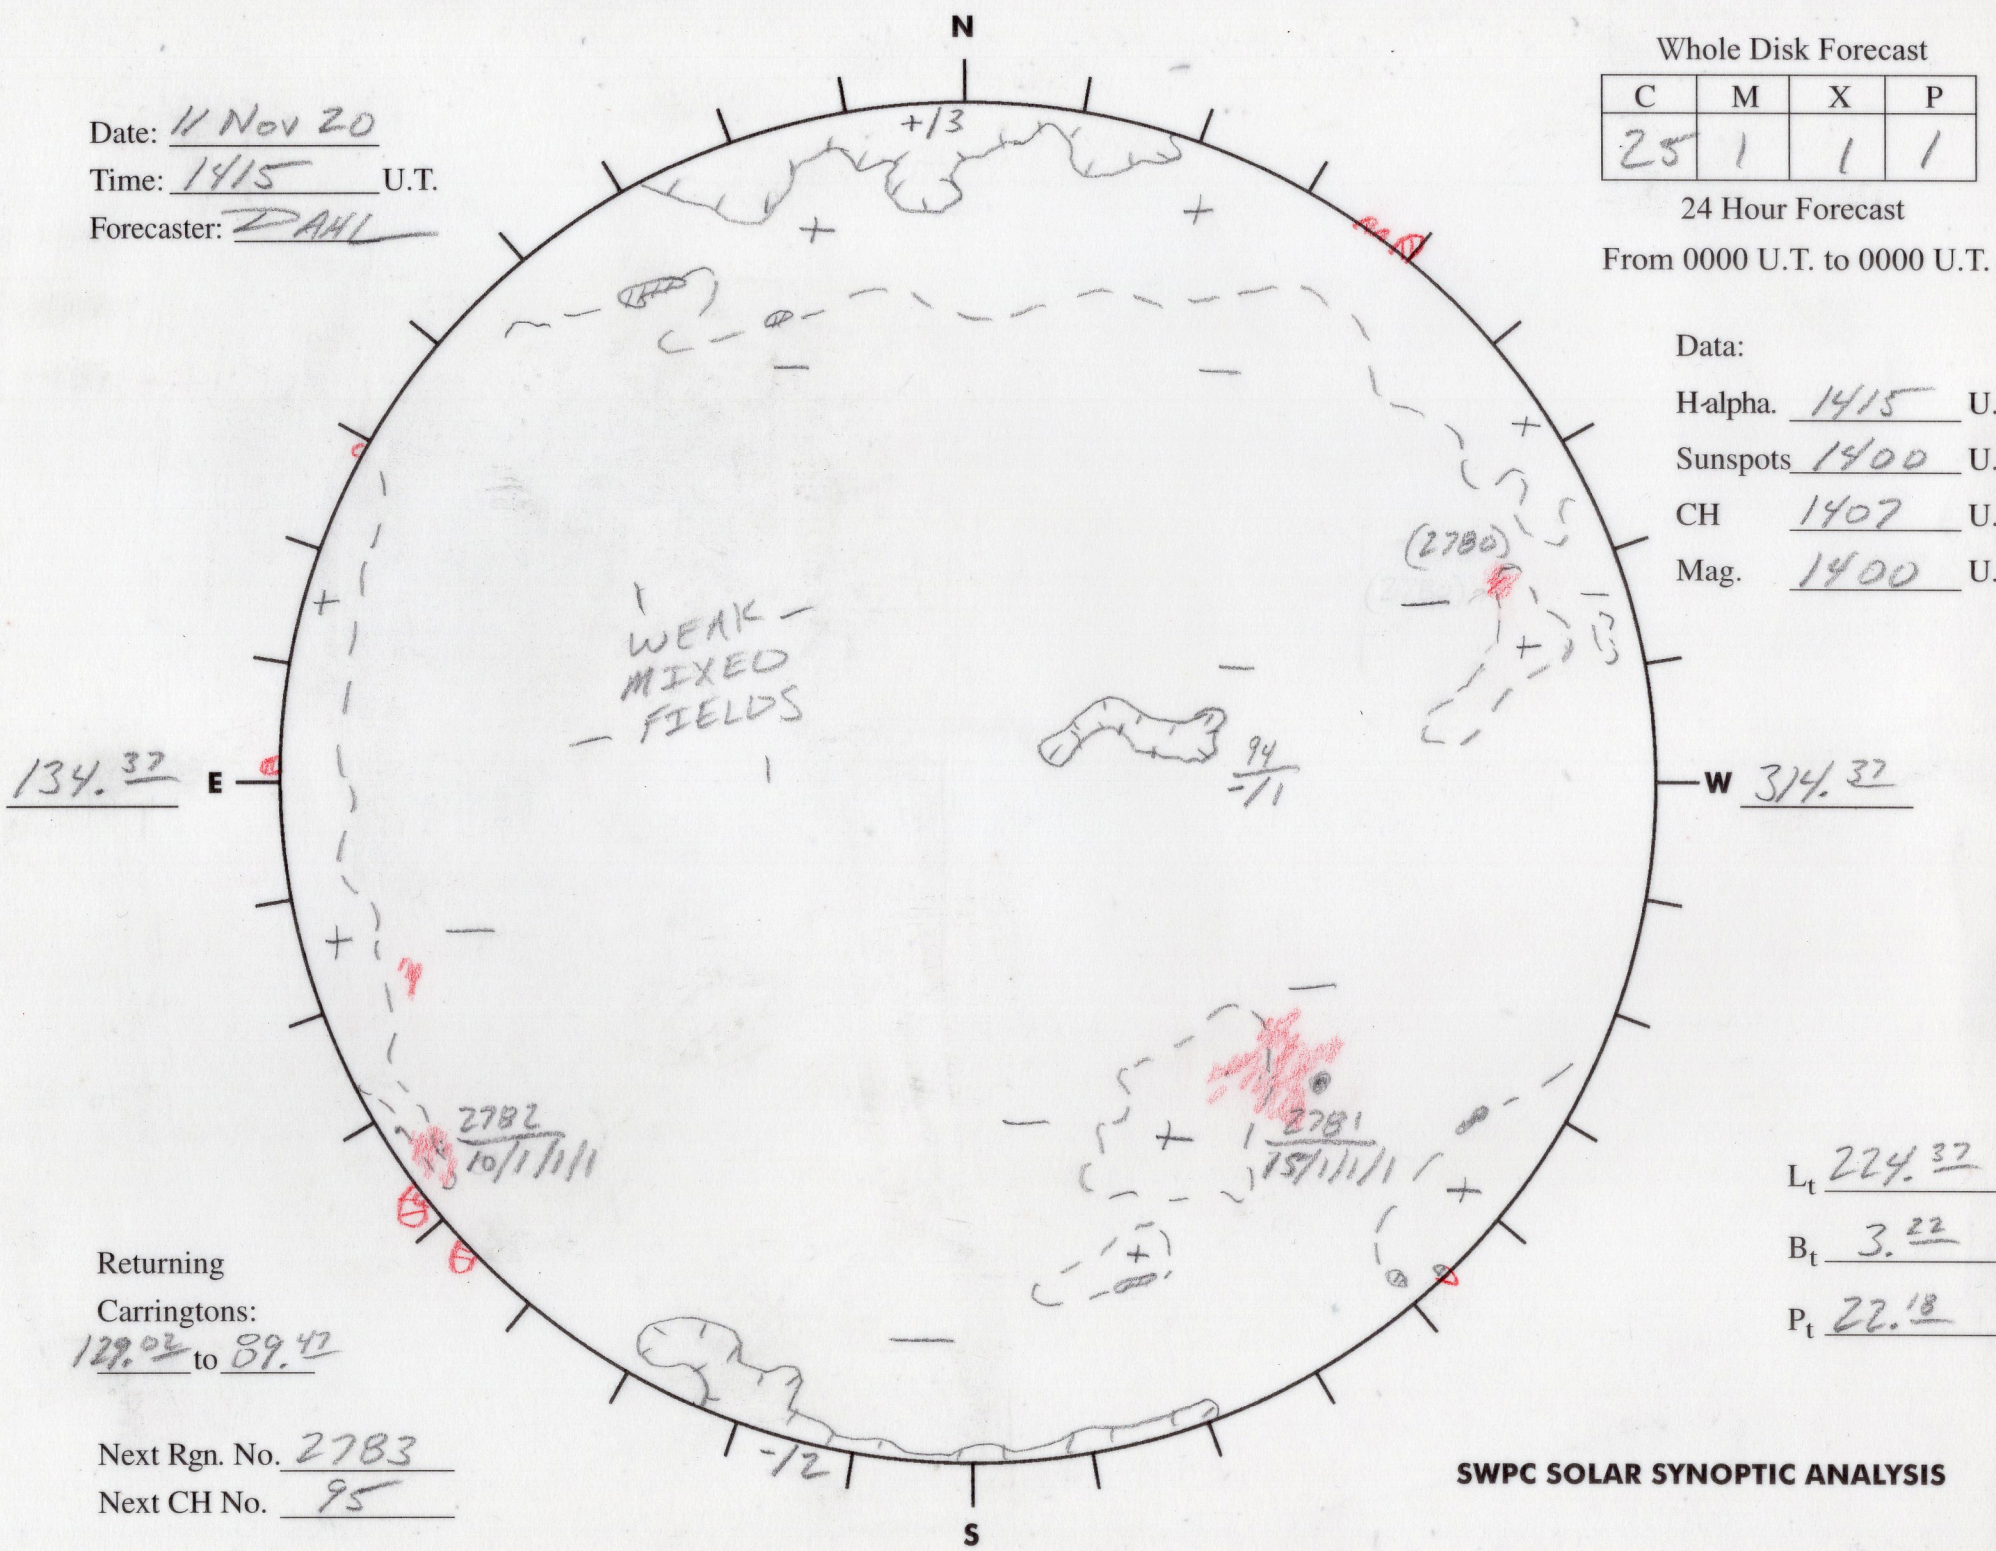

Date: 11 Nov 20
 Time: 1415 U.T.
 Forecaster: PAHL

Whole Disk Forecast

C	M	X	P
25	1	1	1

24 Hour Forecast
 From 0000 U.T. to 0000 U.T.

Data:
 H-alpha. 1415 U.T.
 Sunspots 1400 U.T.
 CH 1407 U.T.
 Mag. 1400 U.T.

Returning
 Carringtons:
129.02 to 89.42

Next Rgn. No. 2783
 Next CH No. 95

L_t 224.32
 B_t 3.22
 P_t 22.18