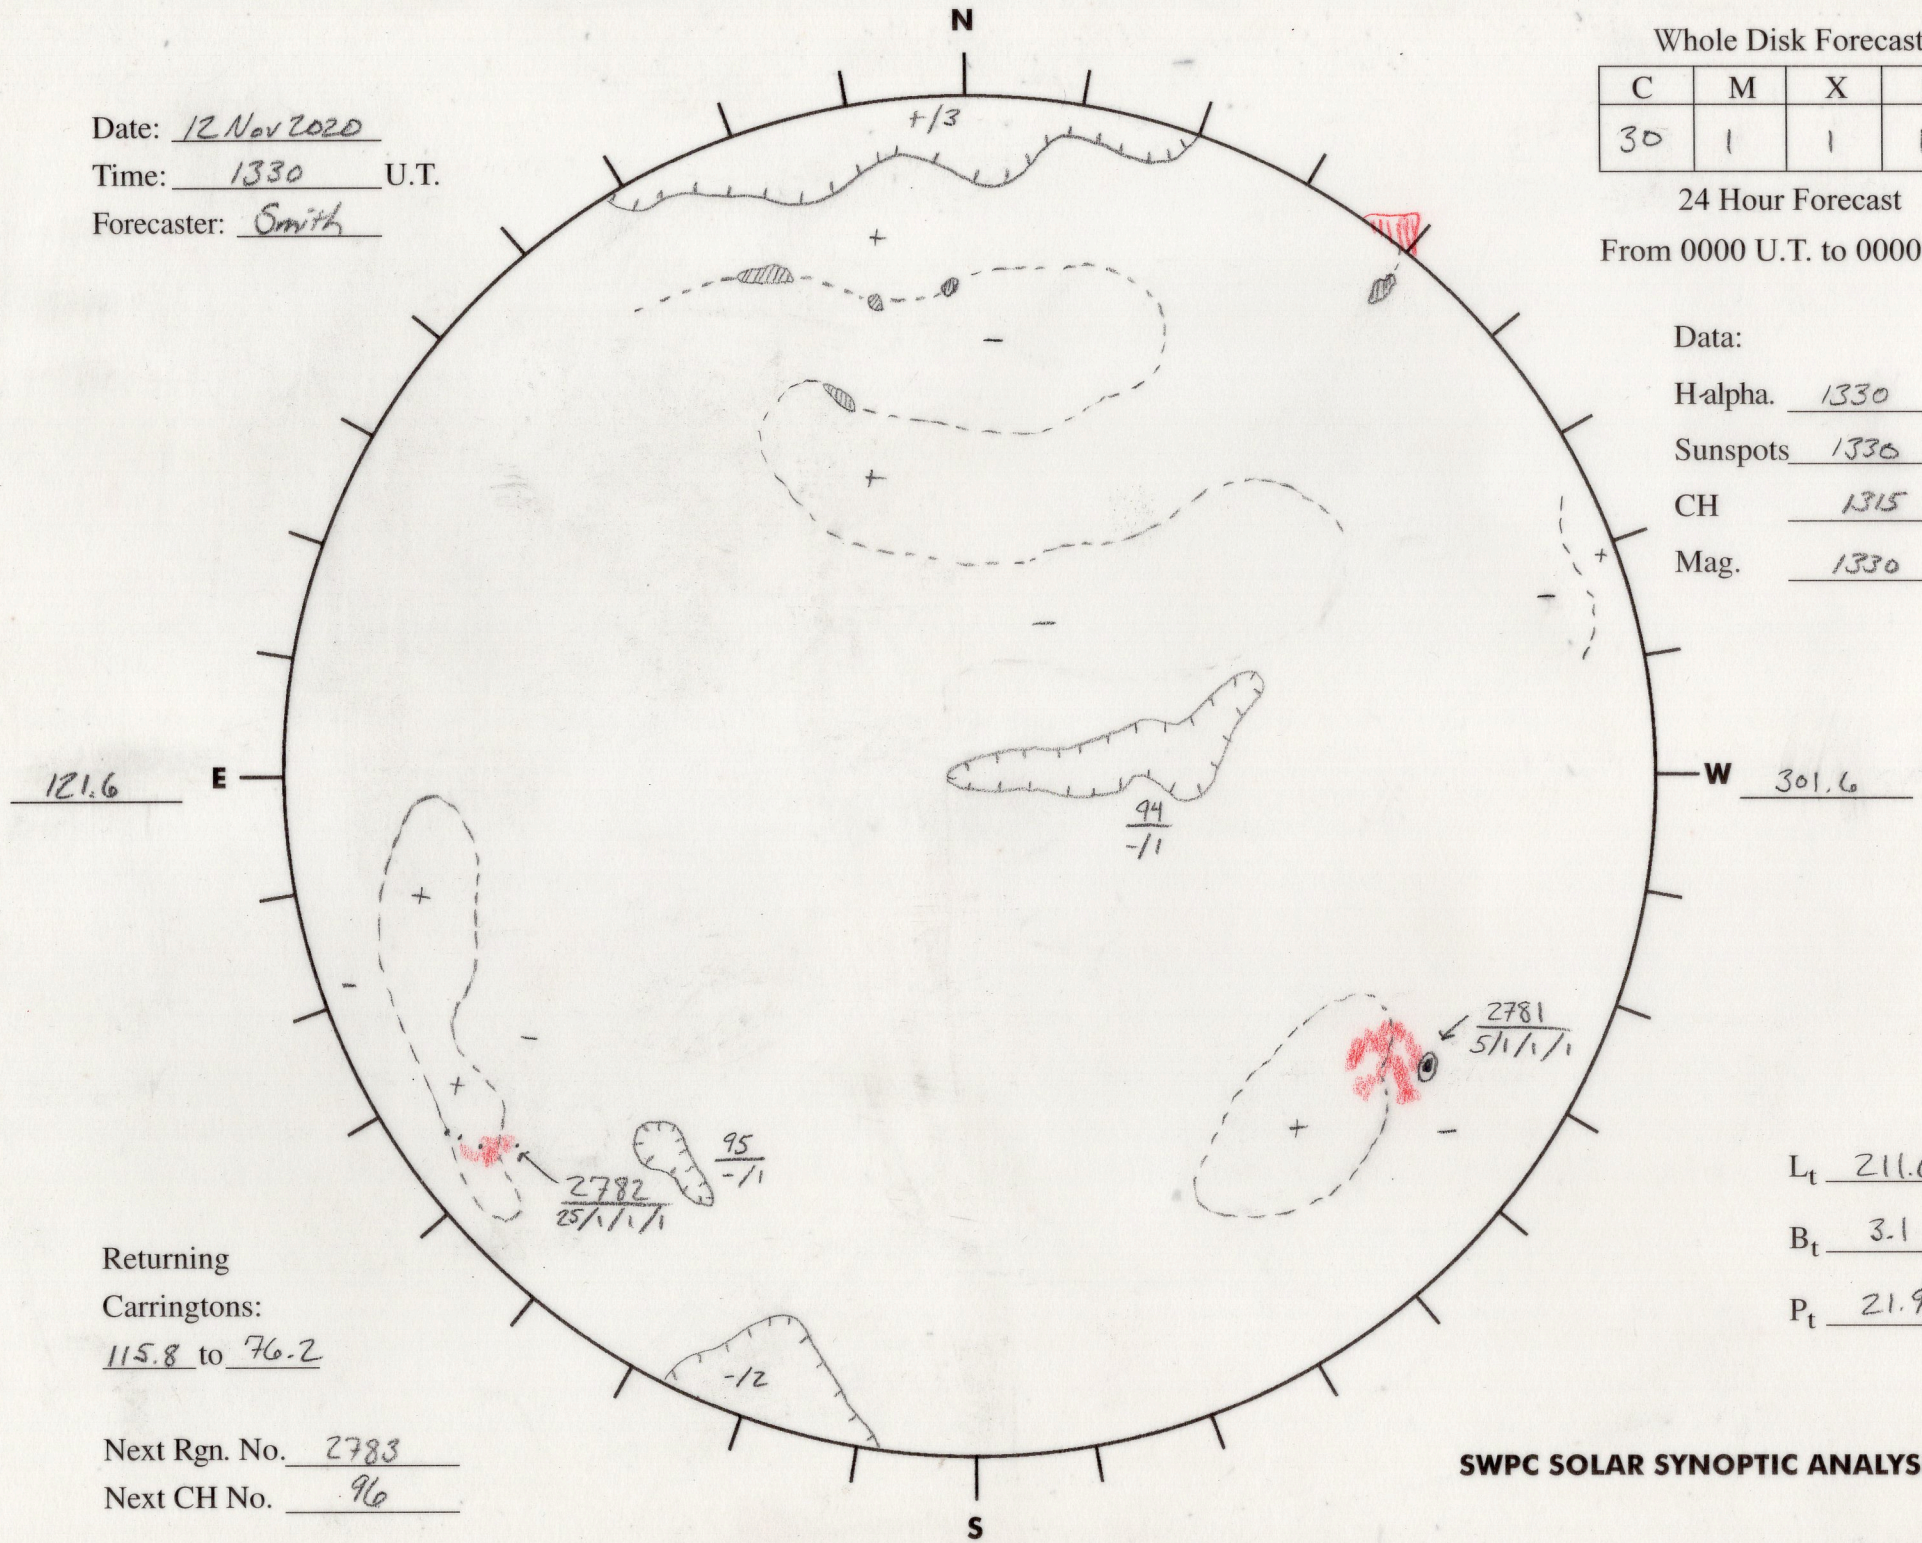

Date: 12 Nov 2020
 Time: 1330 U.T.
 Forecaster: Smith

Whole Disk Forecast

C	M	X	P
30	1	1	1

24 Hour Forecast
 From 0000 U.T. to 0000 U.T.

Data:
 H-alpha. 1330 U.T.
 Sunspots 1330 U.T.
 CH 1315 U.T.
 Mag. 1330 U.T.

121.6 E

W 301.6

Returning
 Carringtons:
115.8 to 76.2

Next Rgn. No. 2783
 Next CH No. 96

L_t 211.6
 B_t 3.1
 P_t 21.9