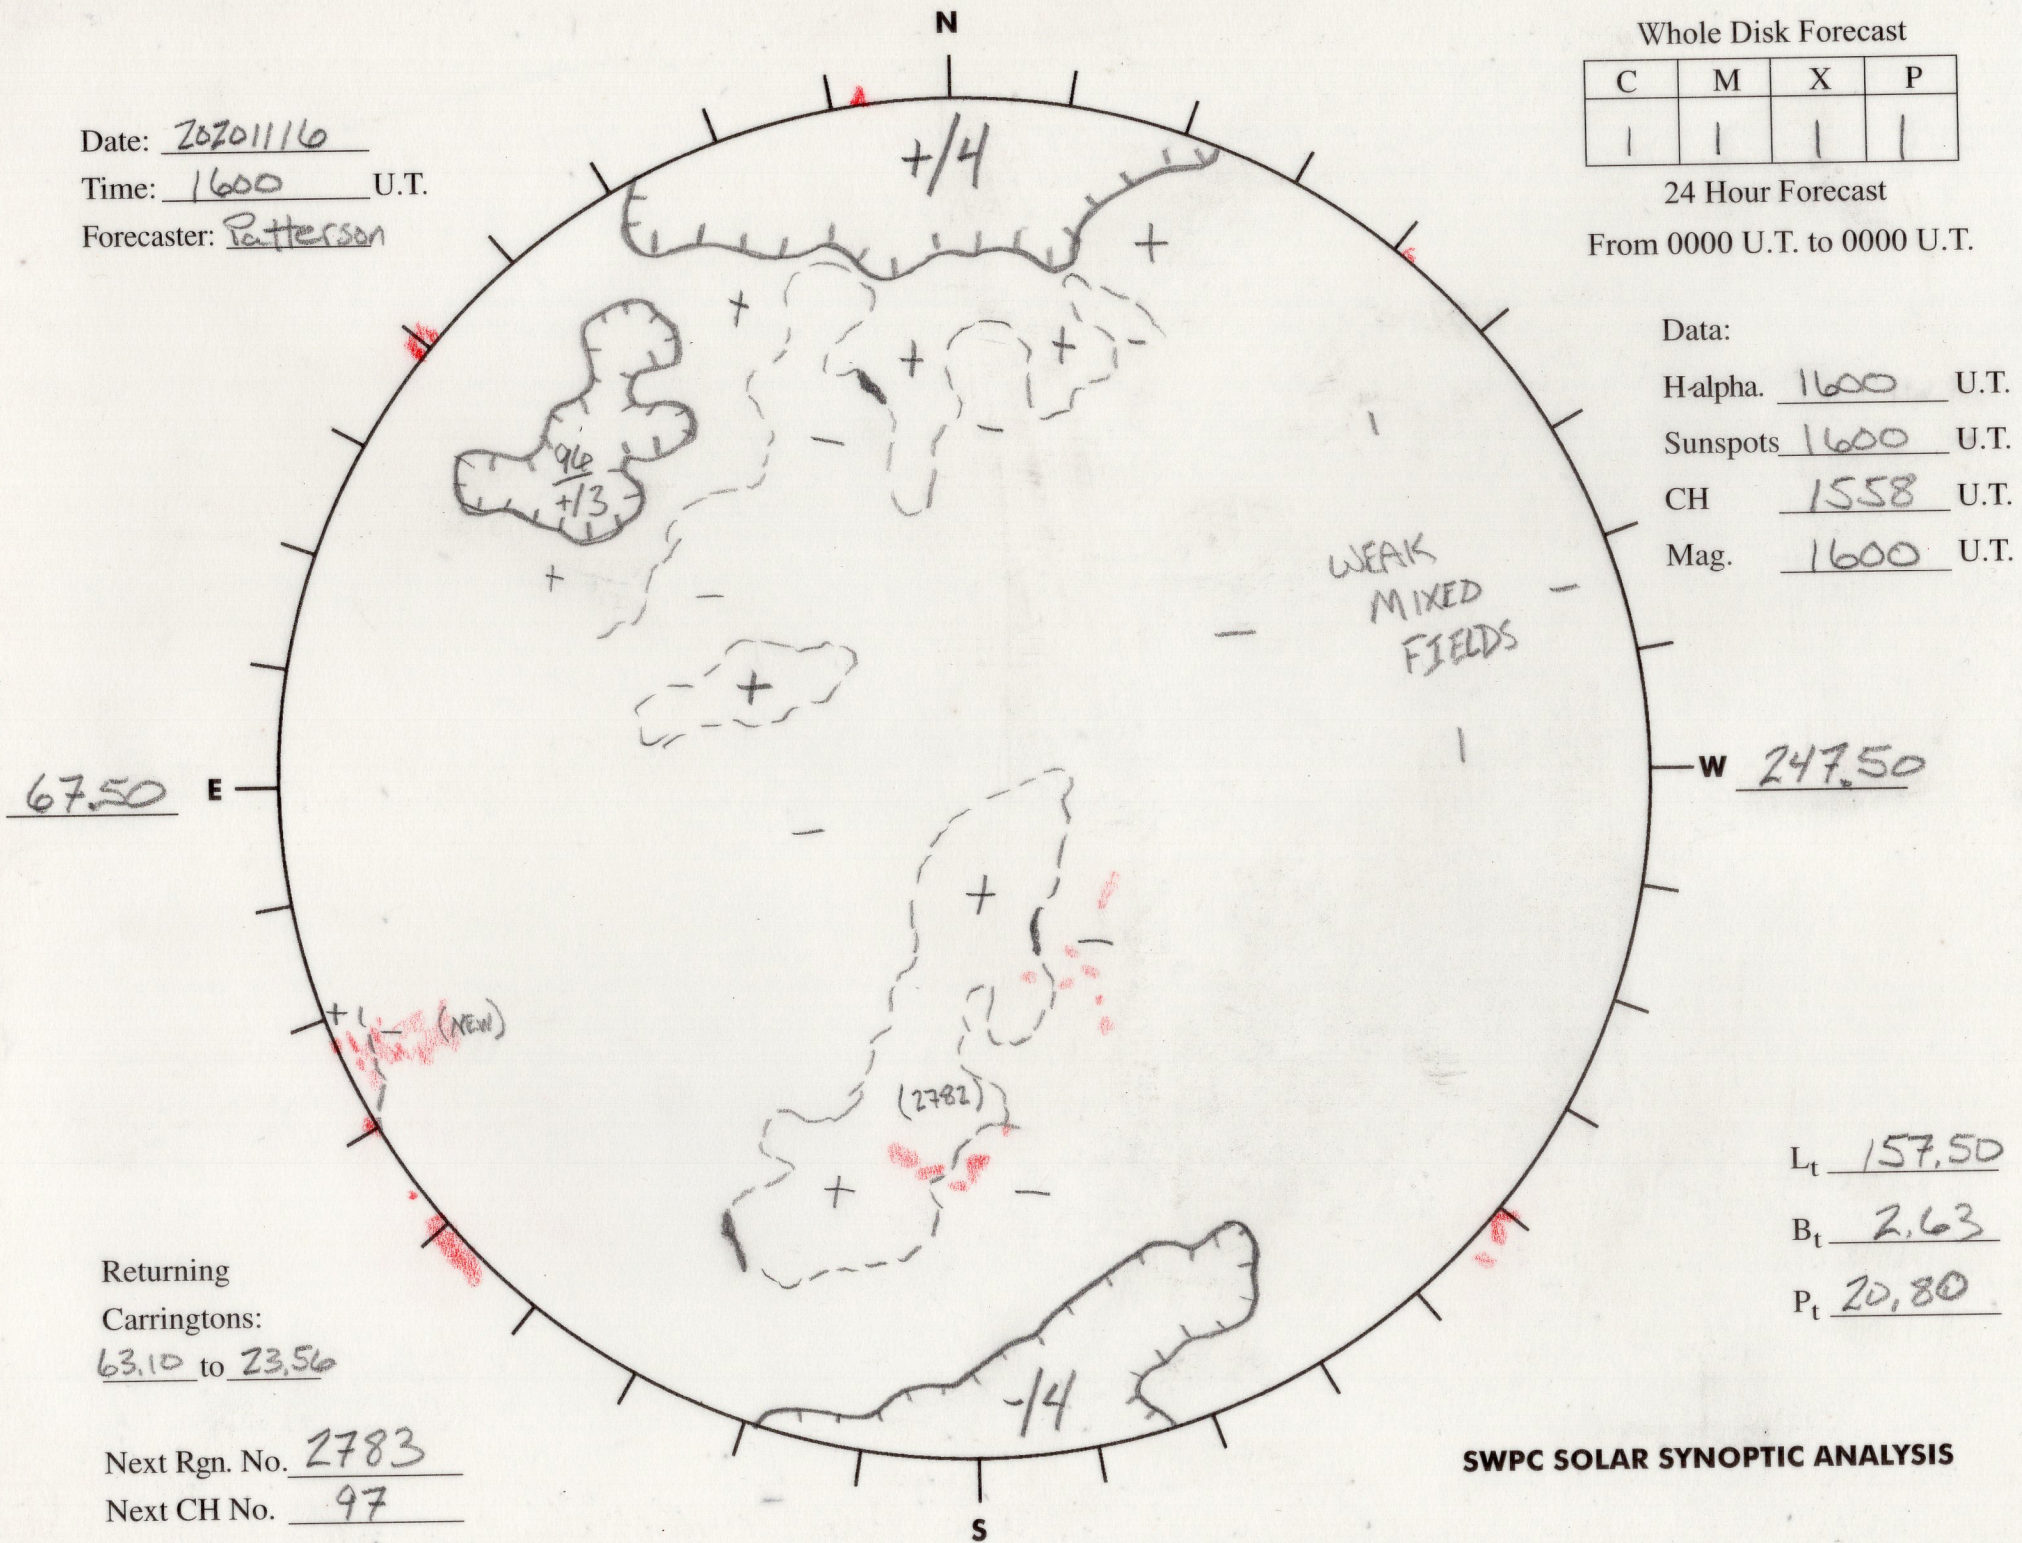

Date: 20201116
 Time: 1600 U.T.
 Forecaster: Patterson

Whole Disk Forecast

C	M	X	P

24 Hour Forecast

From 0000 U.T. to 0000 U.T.

Data:

H-alpha. 1600 U.T.

Sunspots 1600 U.T.

CH 1558 U.T.

Mag. 1600 U.T.

Returning
 Carringtons:
63.10 to 23.56

Next Rgn. No. 2783
 Next CH No. 97

L_t 157.50

B_t 2.63

P_t 20.80