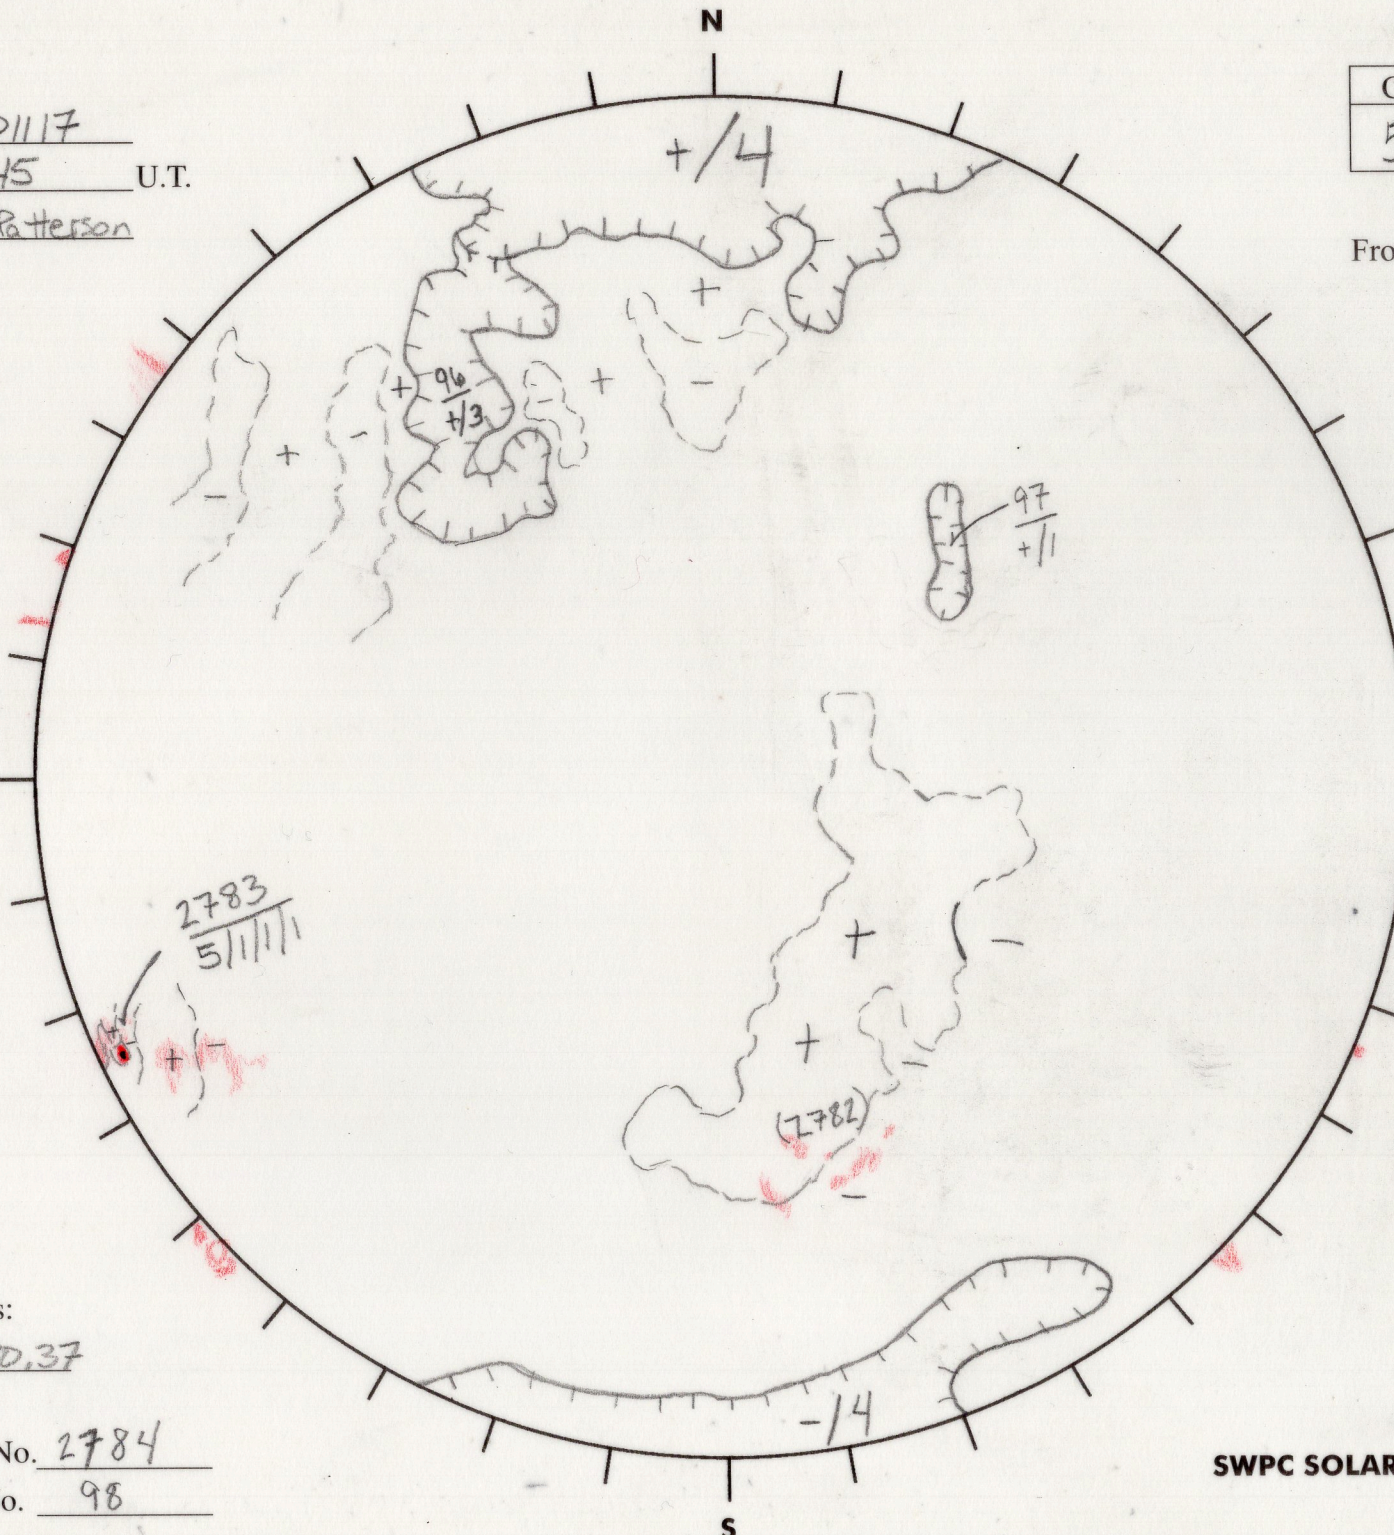

Date: 20201117
 Time: 1645 U.T.
 Forecaster: Patterson

Whole Disk Forecast

C	M	X	P
5	1	1	1

24 Hour Forecast

From 0000 U.T. to 0000 U.T.

Data:

H-alpha. 1645 U.T.

Sunspots 1645 U.T.

CH 1647 U.T.

Mag. 1645 U.T.

53.90 E

W 233.90

Returning
 Carringtons:
49.92 to 10.37

Next Rgn. No. 2784
 Next CH No. 98

L_t 143.90

B_t 2.50