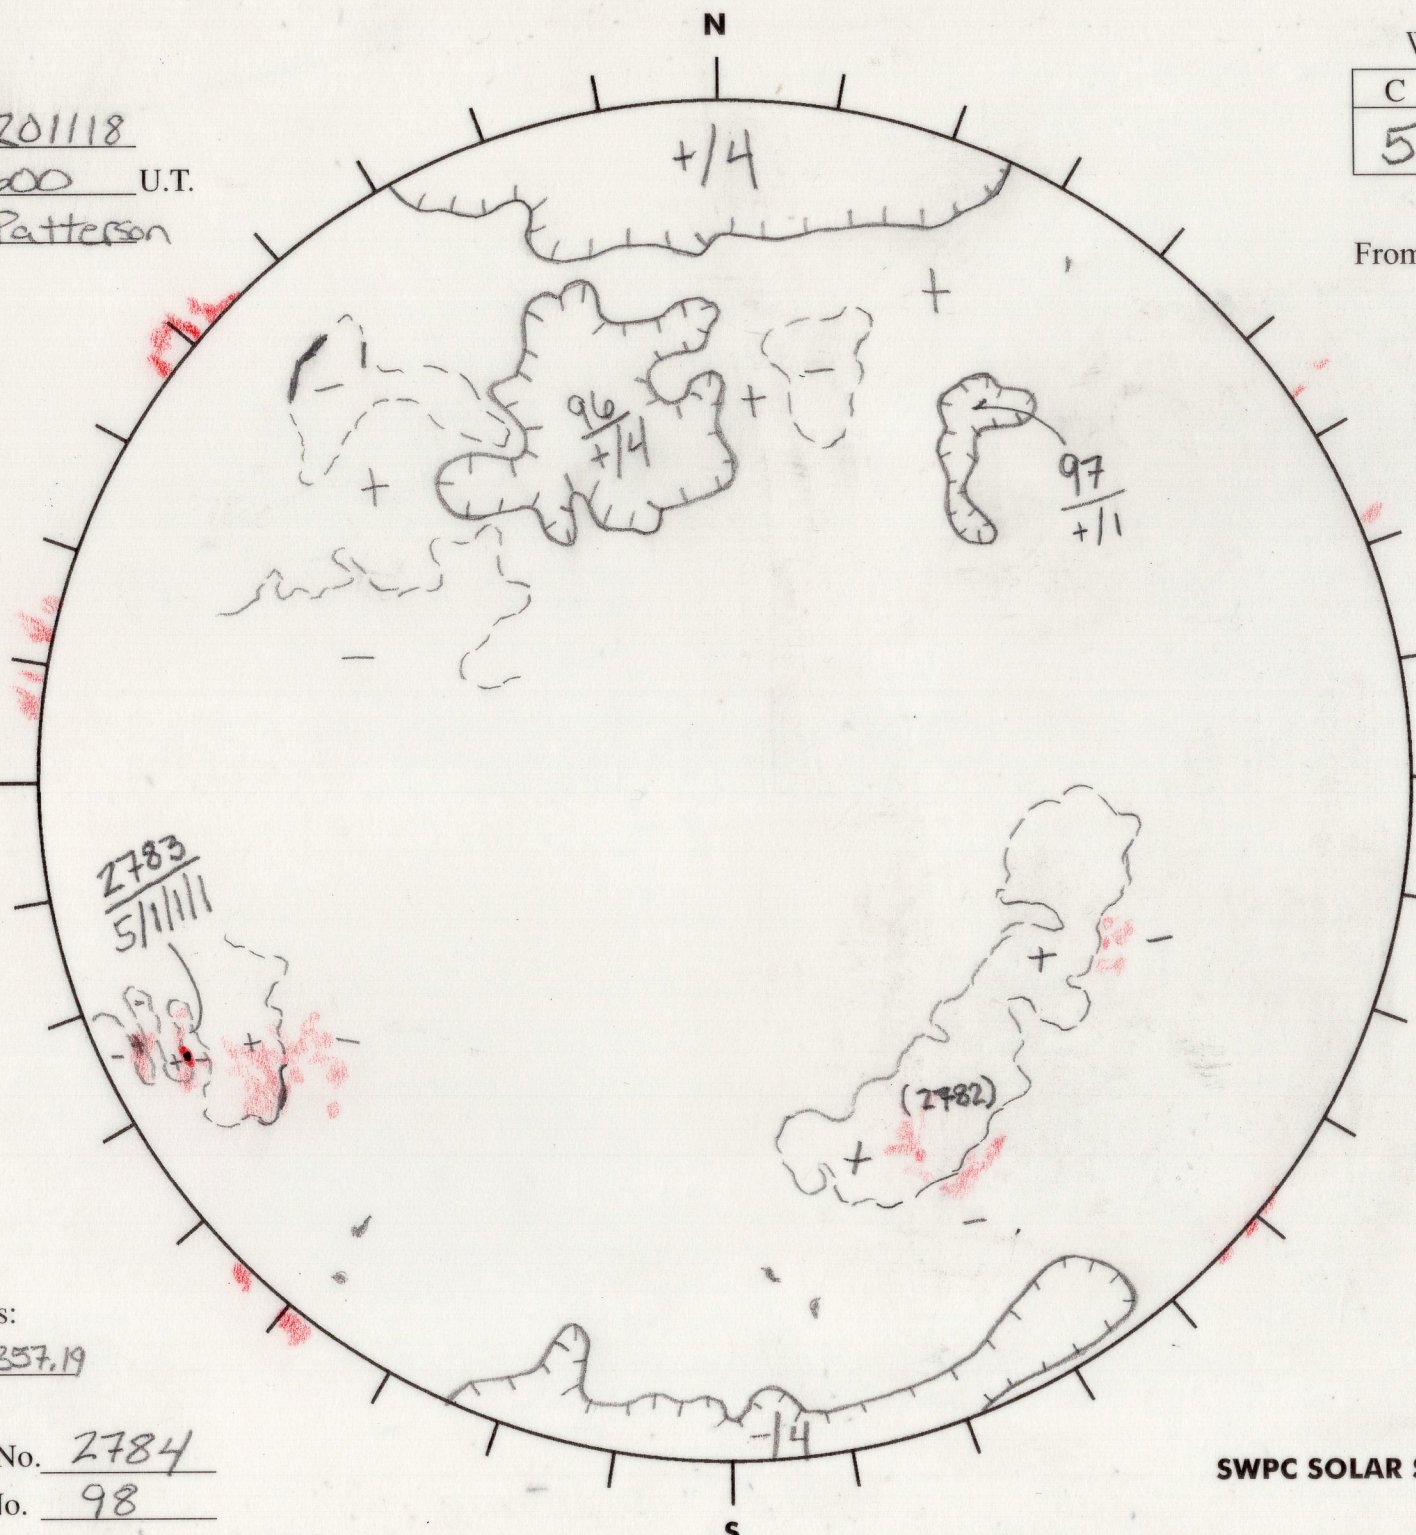

Date: 20201118
 Time: 1600 U.T.
 Forecaster: Patterson

Whole Disk Forecast

C	M	X	P
5	1	1	1

24 Hour Forecast
 From 0000 U.T. to 0000 U.T.

Data:

H-alpha. 1600 U.T.

Sunspots 1600 U.T.

CH 1558 U.T.

Mag. 1600 U.T.

41.13 E

W 221.13

Returning
 Carringtons:
36.74 to 357.19

Next Rgn. No. 2784
 Next CH No. 98

L_t 131.13

B_t 2.39

P_t 20.21