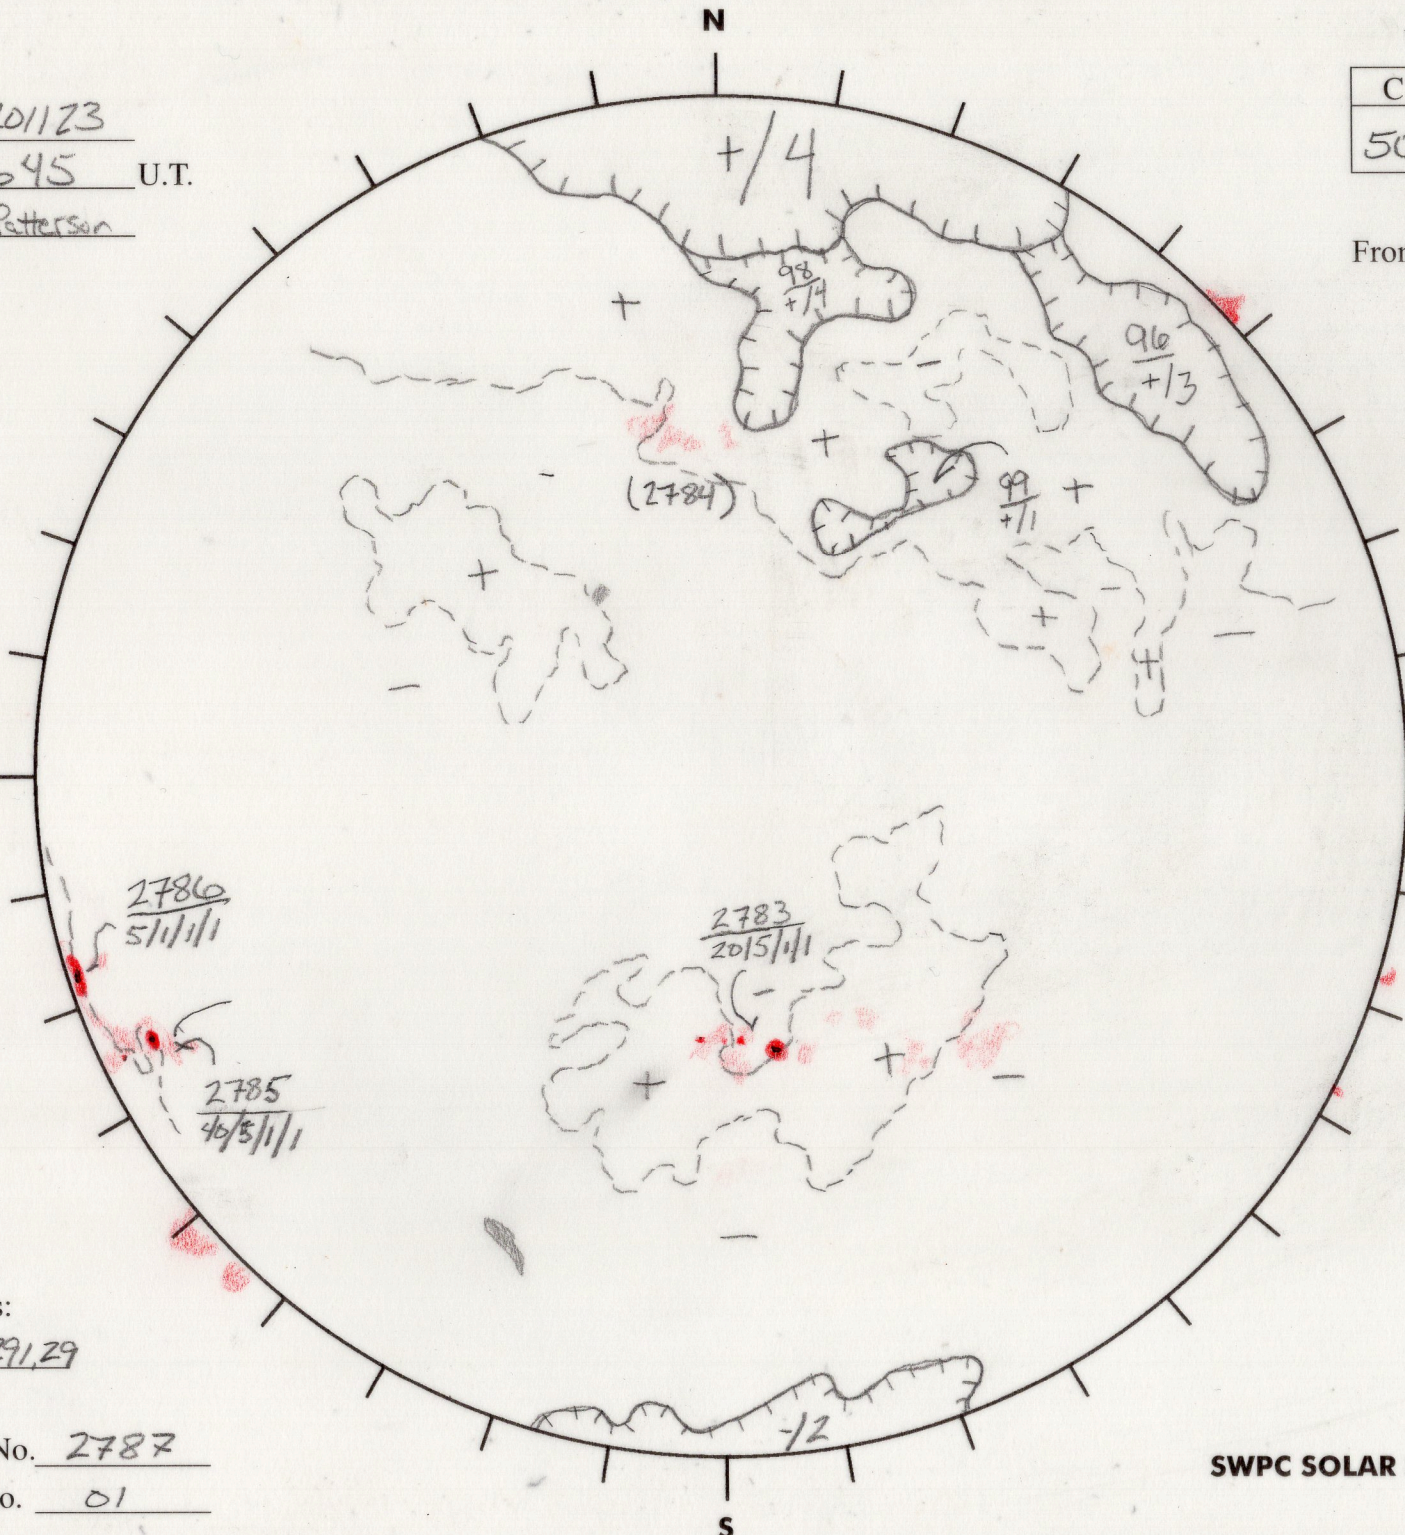

Date: 2020/1/23
 Time: 1645 U.T.
 Forecaster: Patterson

Whole Disk Forecast

C	M	X	P
50	10	1	1

24 Hour Forecast

From 0000 U.T. to 0000 U.T.

Data:

H-alpha. 1645 U.T.

Sunspots 1645 U.T.

CH 1647 U.T.

Mag. 1645 U.T.

334.81 E

W 154.81

Returning
 Carringtons:
330.83 to 291.29

Next Rgn. No. 2787
 Next CH No. 01

L_t 64.81

B_t 1.77

P_t 18.59