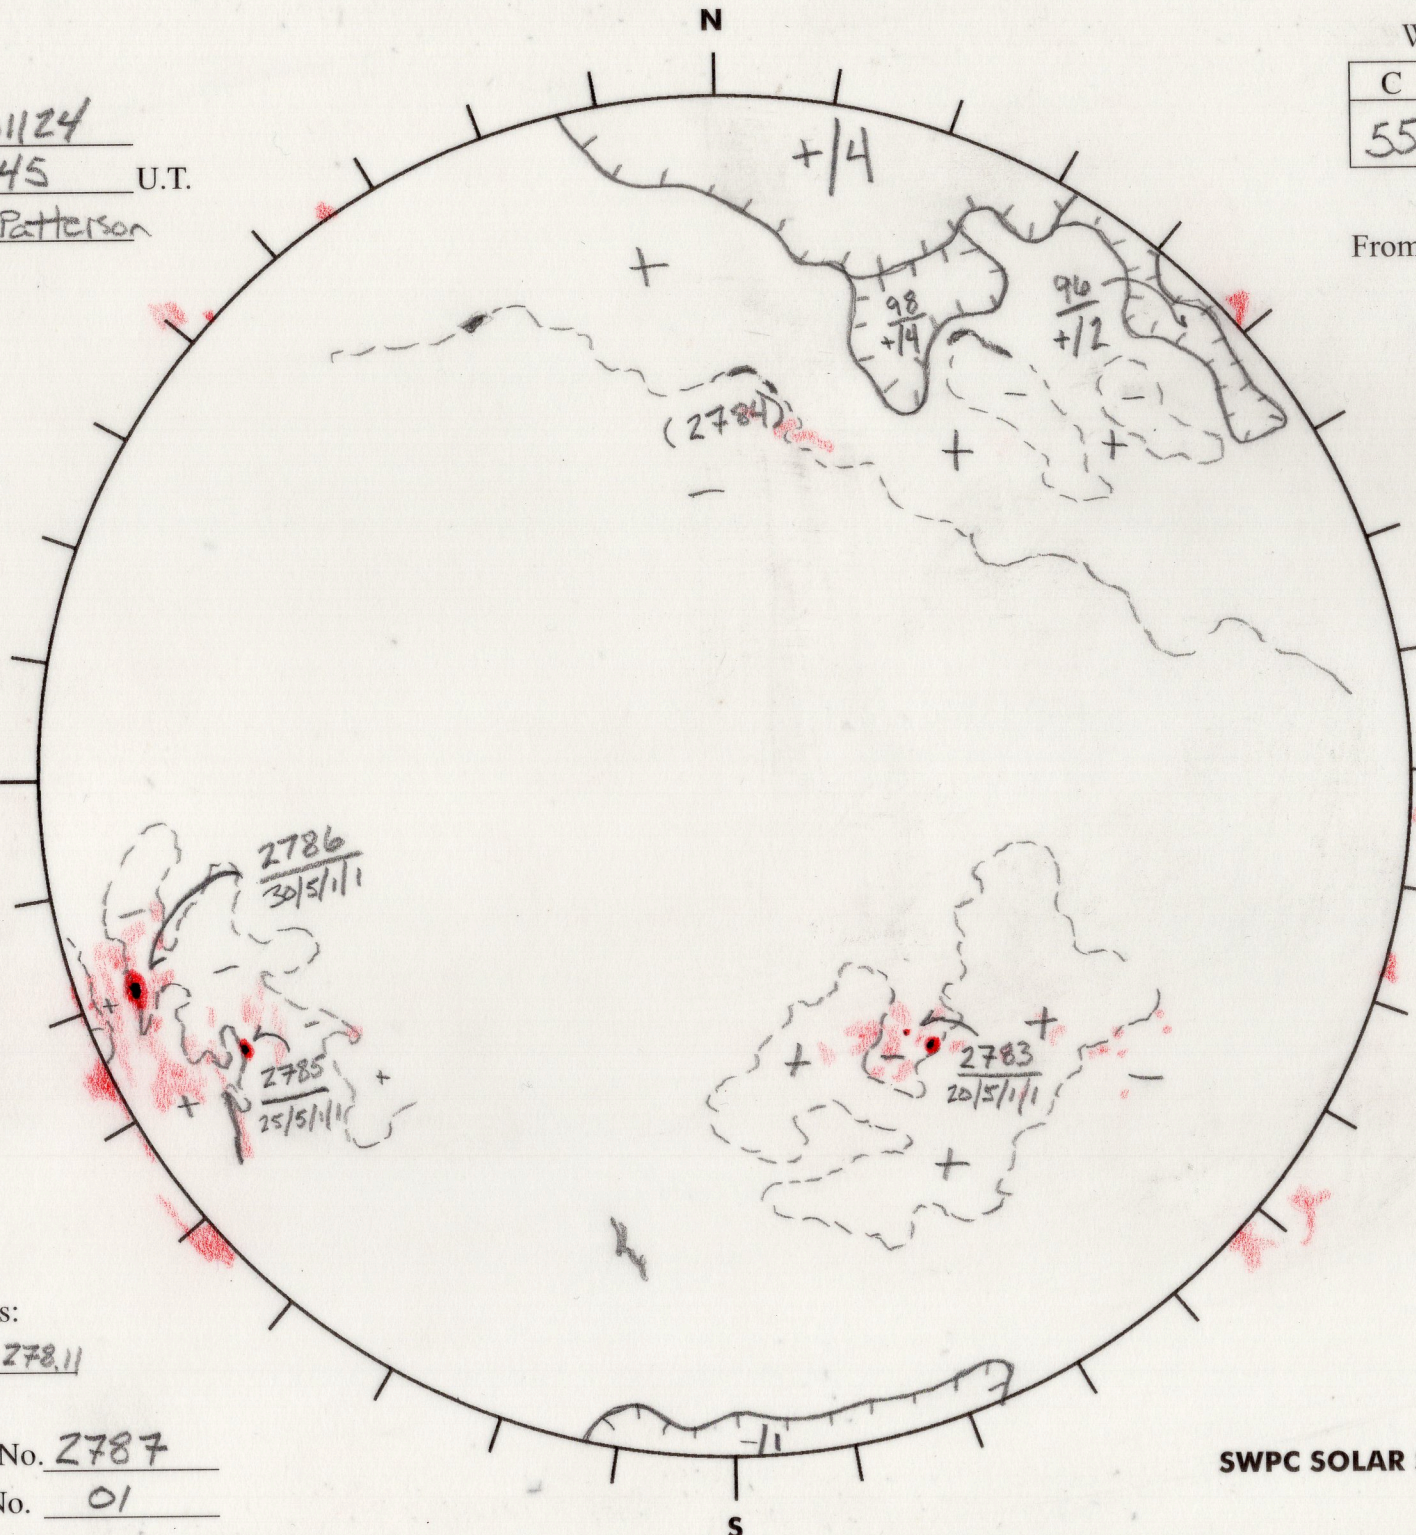

Date: 20201124
 Time: 1745 U.T.
 Forecaster: Patterson

Whole Disk Forecast

C	M	X	P
55	10	1	1

24 Hour Forecast

From 0000 U.T. to 0000 U.T.

Data:

H-alpha. 1745 U.T.

Sunspots 1745 U.T.

CH 1748 U.T.

Mag. 1745 U.T.

321.08 E

W 141.08

Returning
 Carringtons:
317.65 to 278.11

Next Rgn. No. 2787
 Next CH No. 01

L_t 51.08
 B_t 1.64
 P_t 18.23