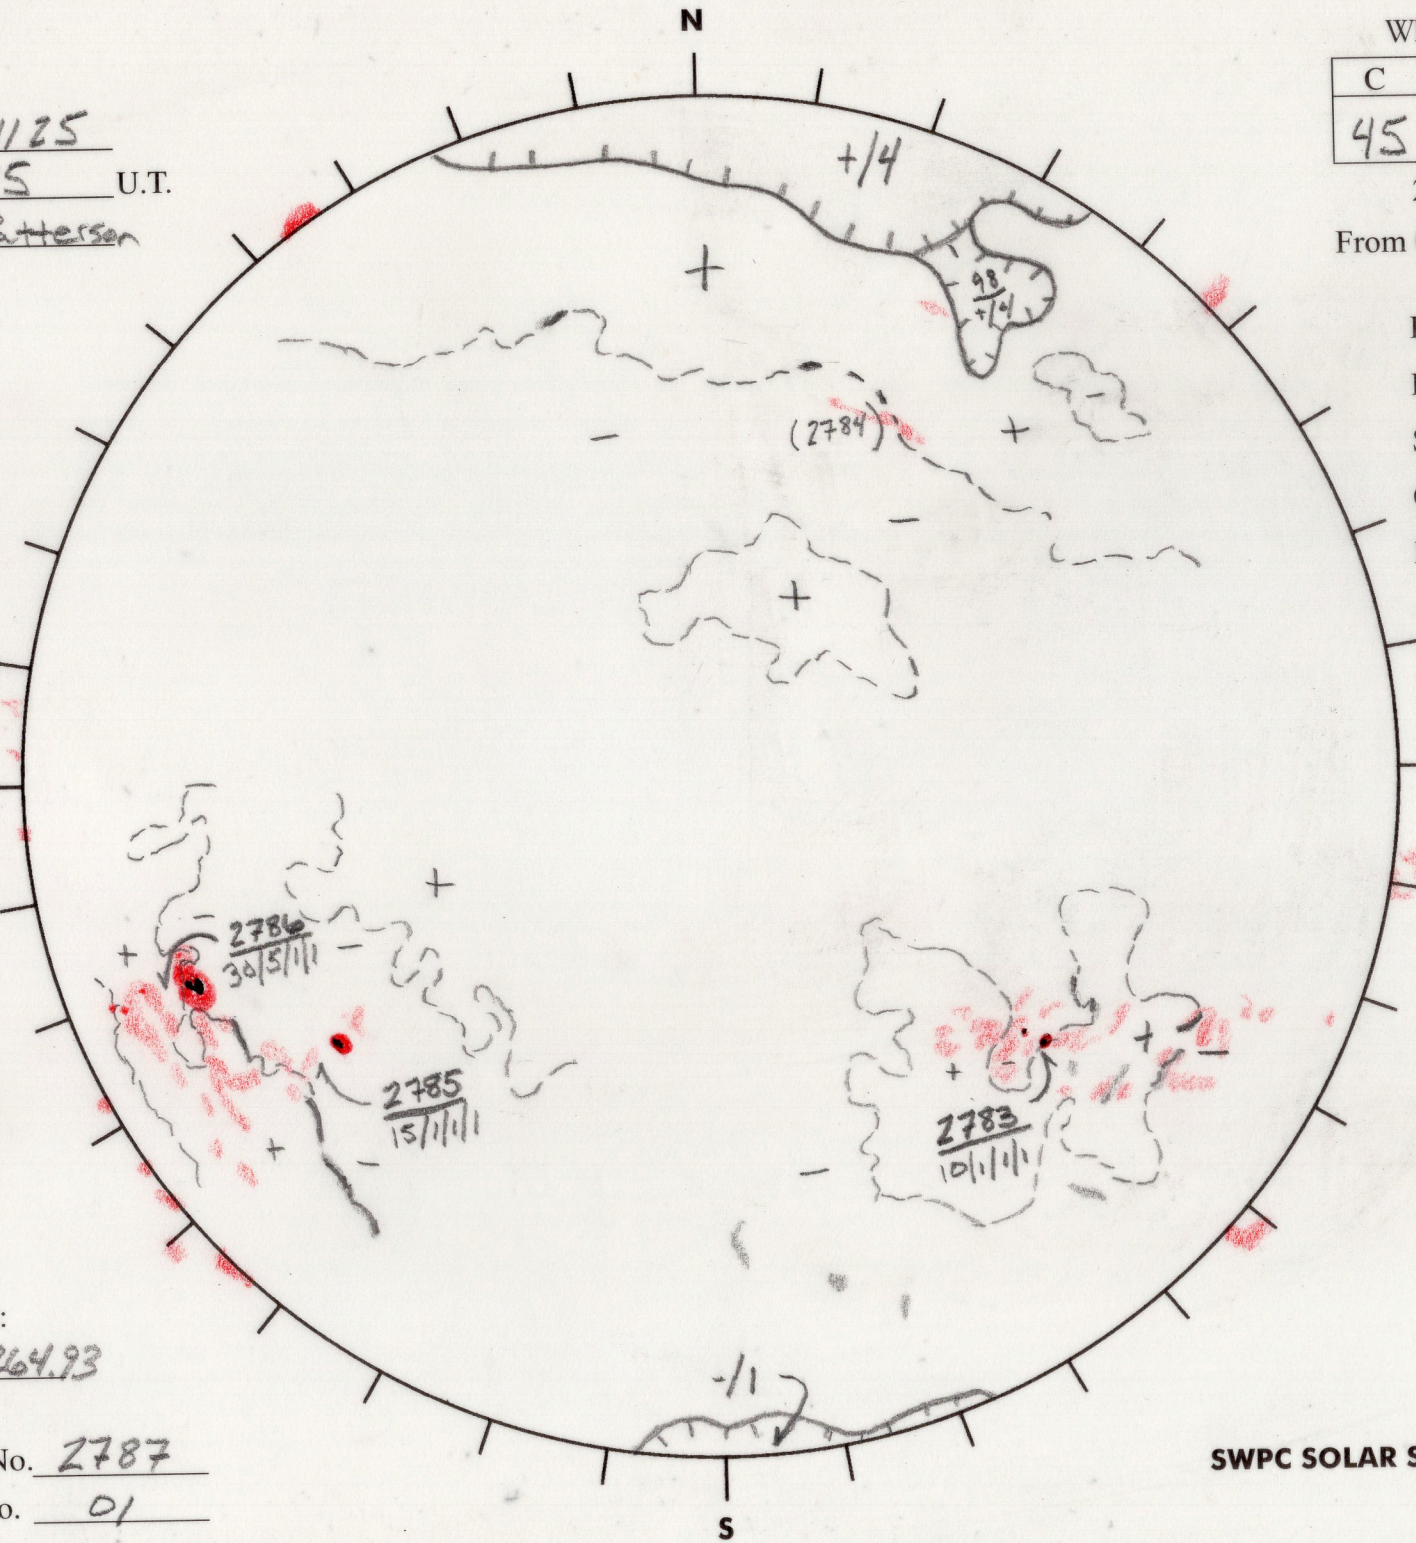

Date: 2020/1/25
 Time: 1715 U.T.
 Forecaster: Patterson

Whole Disk Forecast

C	M	X	P
45	5	1	1

24 Hour Forecast

From 0000 U.T. to 0000 U.T.

Data:

H-alpha. 1715 U.T.

Sunspots 1715 U.T.

CH 1717 U.T.

Mag. 1715 U.T.

308.18 E

W 128.18

Returning Carringtons: 304.47 to 264.93

Next Rgn. No. 2787
 Next CH No. 01

L_t 38.18

B_t 1.52