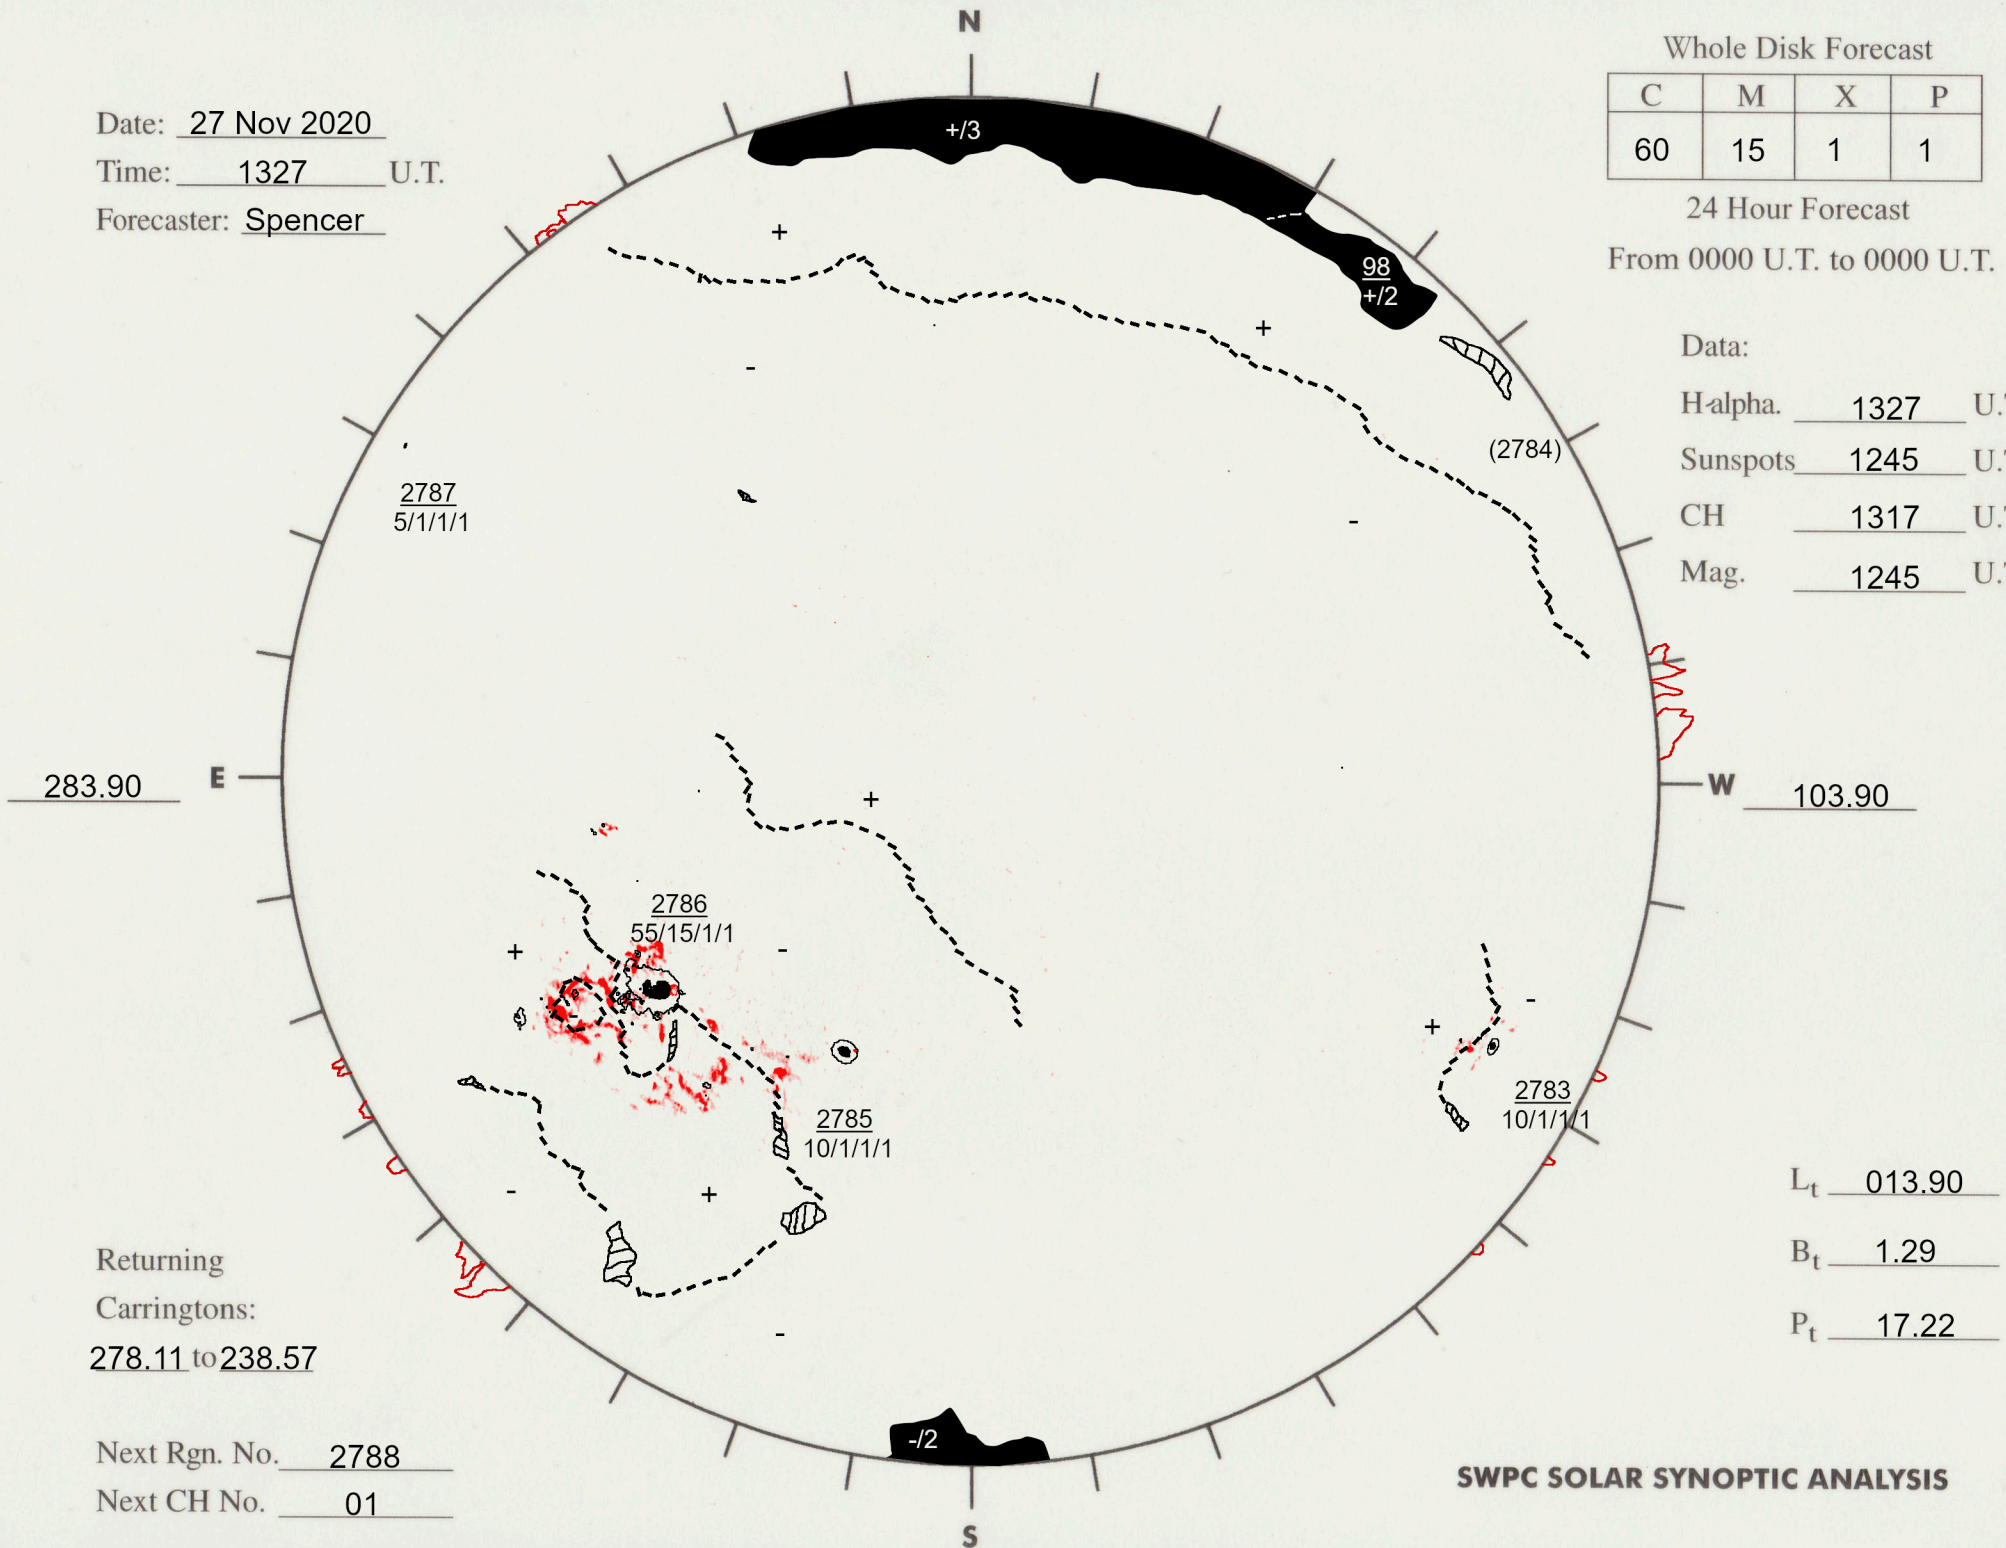

Date: 27 Nov 2020
 Time: 1327 U.T.
 Forecaster: Spencer

Whole Disk Forecast

C	M	X	P
60	15	1	1

24 Hour Forecast
 From 0000 U.T. to 0000 U.T.

Data:
 H-alpha. 1327 U.T.
 Sunspots 1245 U.T.
 CH 1317 U.T.
 Mag. 1245 U.T.

Returning
 Carringtons:
 278.11 to 238.57

Next Rgn. No. 2788
 Next CH No. 01

SWPC SOLAR SYNOPTIC ANALYSIS