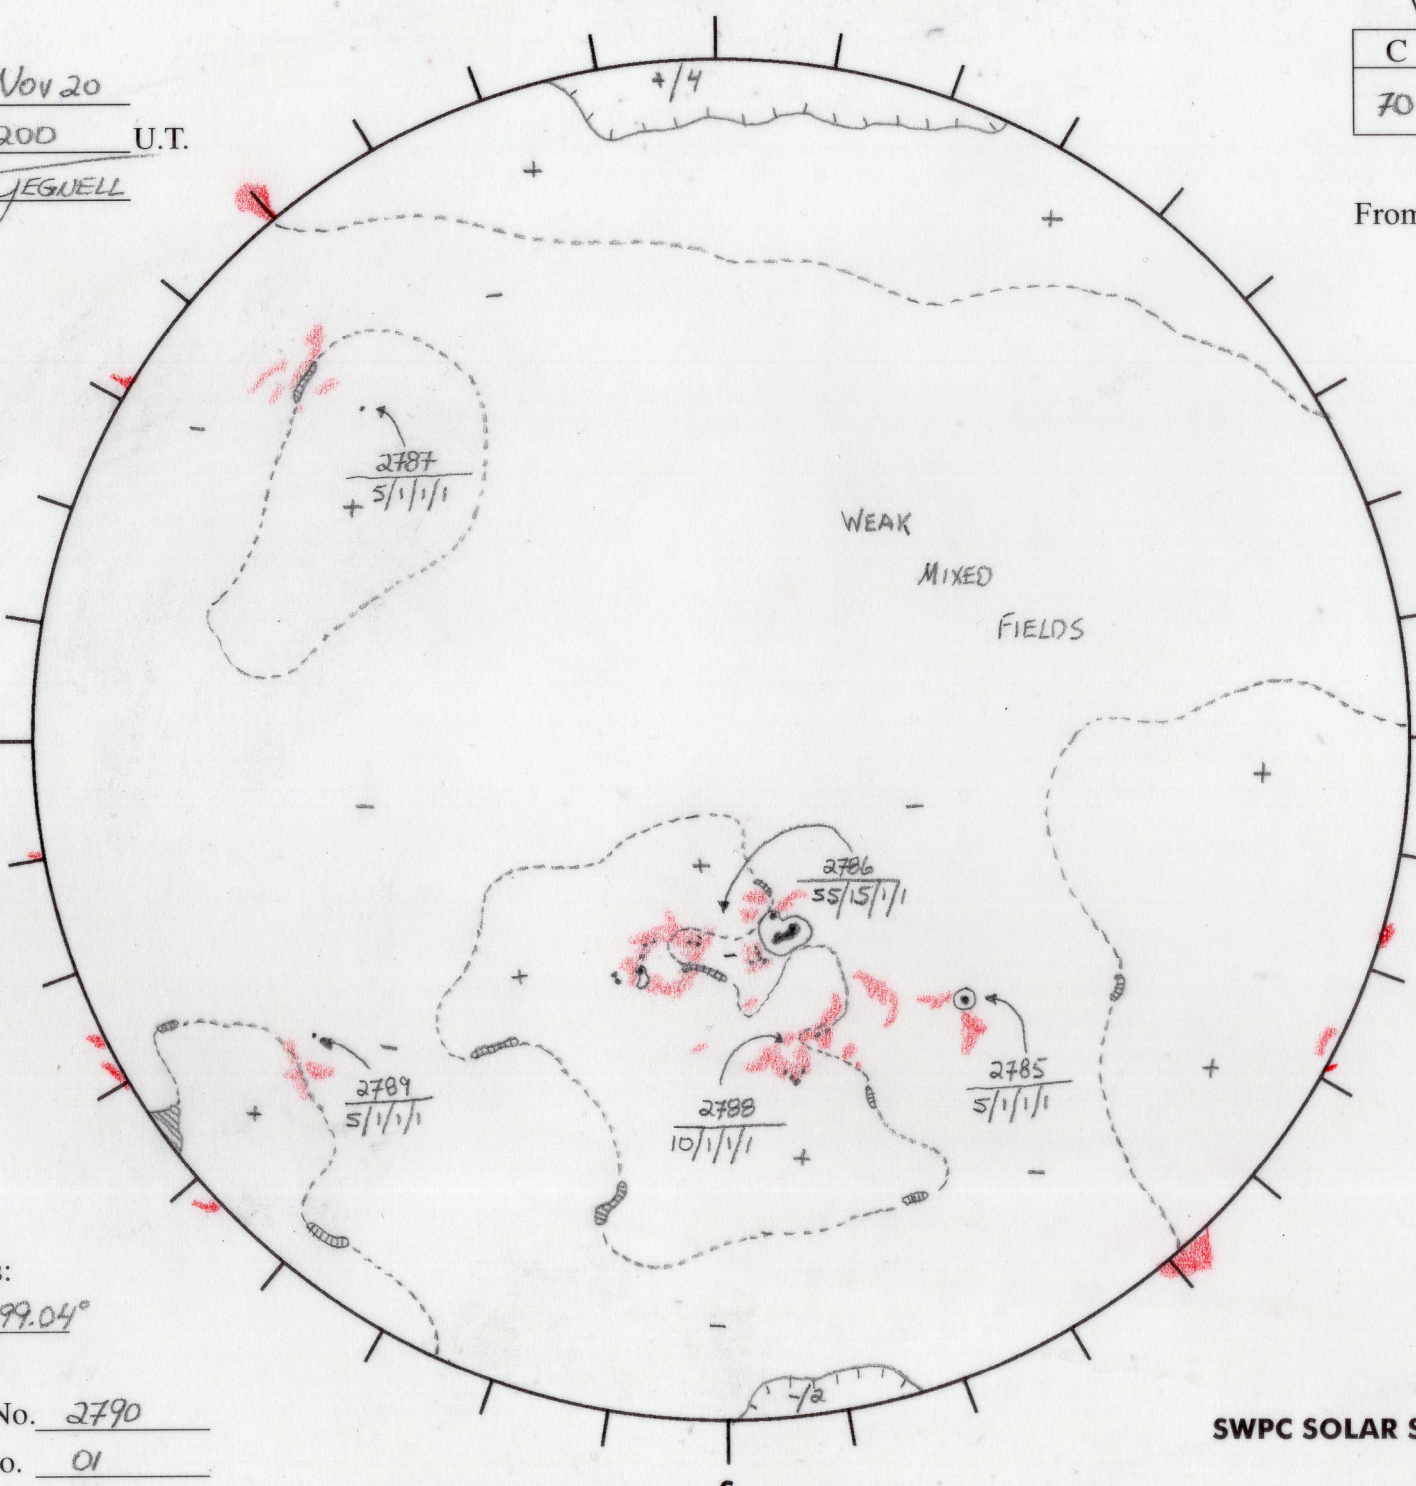

Date: 30 Nov 20  
 Time: 0200 U.T.  
 Forecaster: JEGUWELL

Whole Disk Forecast

C	M	X	P
70	35	10	10

24 Hour Forecast  
 From 0000 U.T. to 0000 U.T.

Data:  
 H-alpha. 0200 U.T.  
 Sunspots 0153 U.T.  
 CH 0157 U.T.  
 Mag. 0200 U.T.

250.65° E

W 070.65°

Returning Carringtons:  
238.57° to 199.04°

$L_t$  340.65°  
 $B_t$  +0.97°  
 $P_t$  16.28°

Next Rgn. No. 2790  
 Next CH No. 01