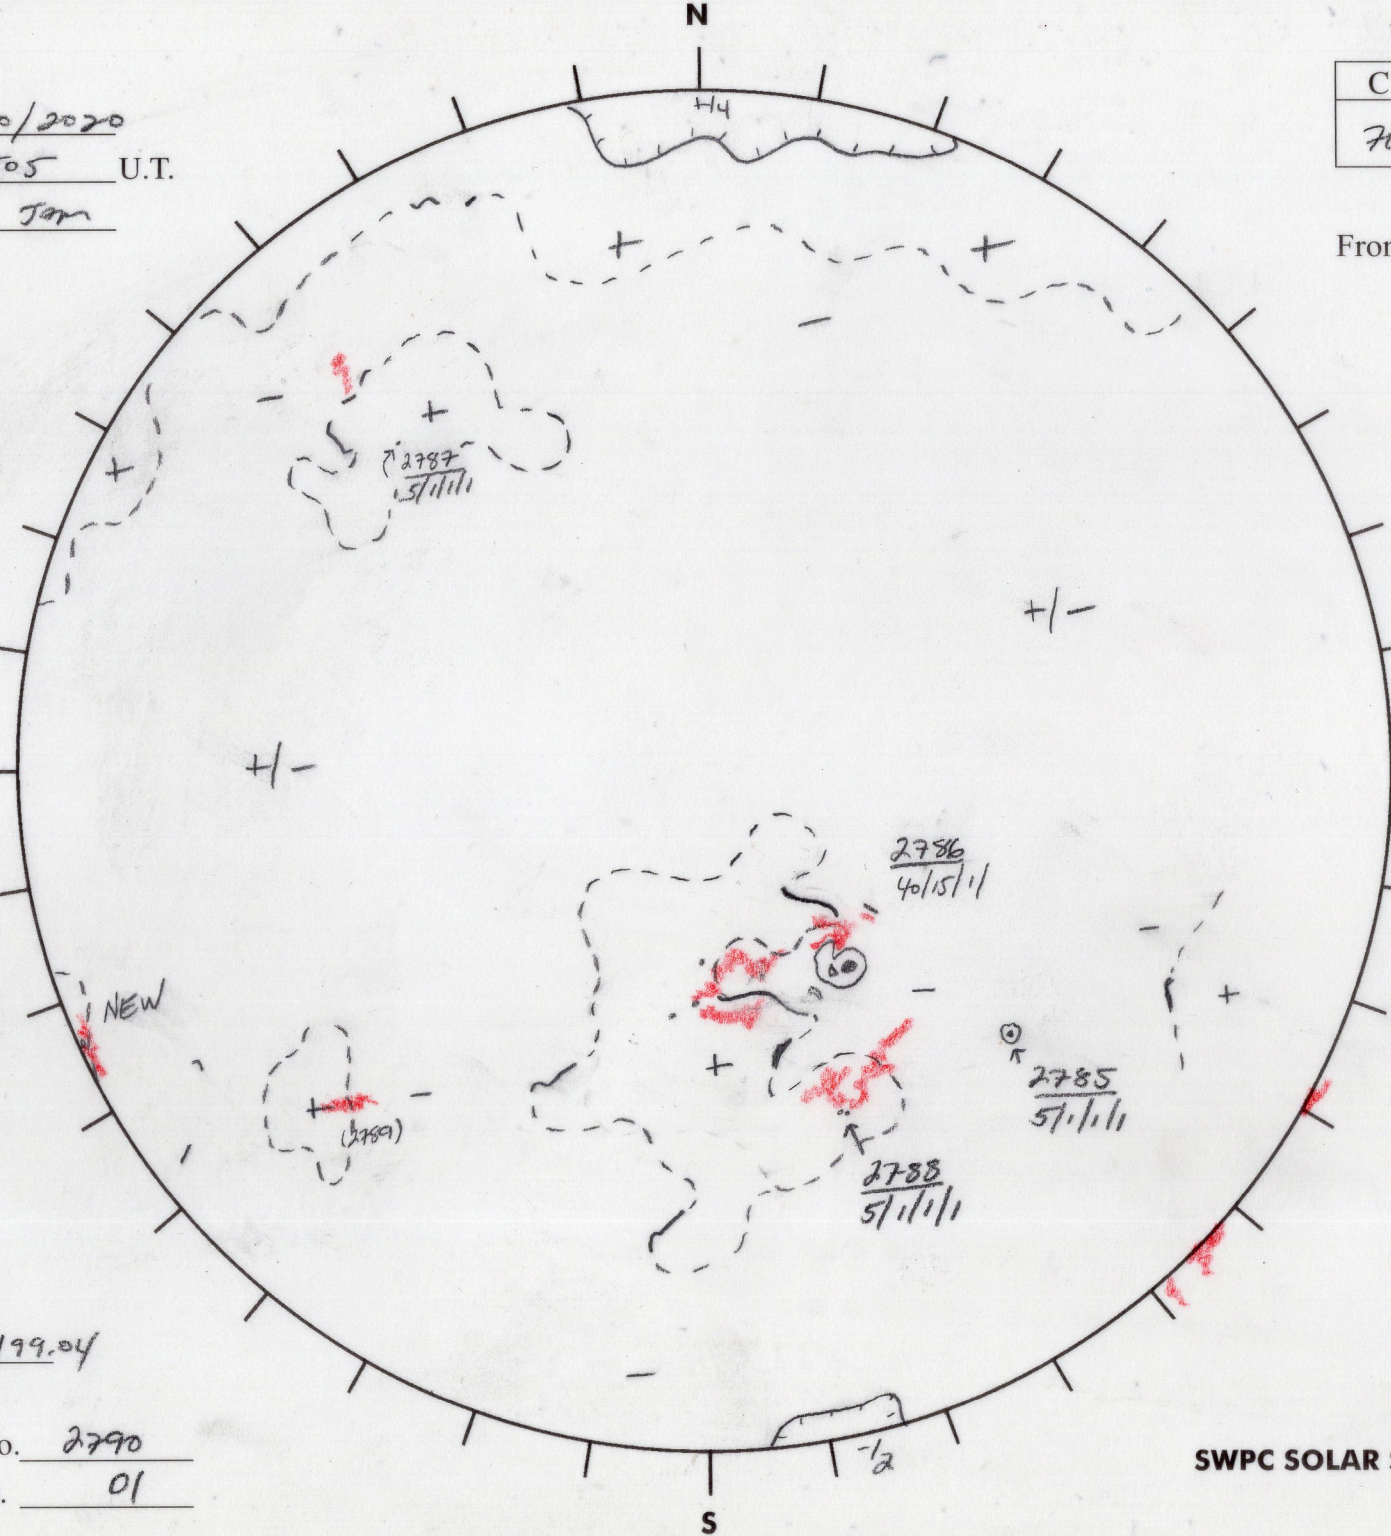

Date: 11/30/2020
 Time: 1505 U.T.
 Forecaster: Jan

Whole Disk Forecast

C	M	X	P
70	25	5	10

24 Hour Forecast
 From 0000 U.T. to 0000 U.T.

Data:
 H-alpha. 1505 U.T.
 Sunspots 1430 U.T.
 CH 1447 U.T.
 Mag. 1430 U.T.

243.47

E

W

63.47

Returning
 Carringtons:
238.57 to 199.04

Next Rgn. No. 2790
 Next CH No. 01

L_t 333.47
 B_t 0.90
 P_t 16.07