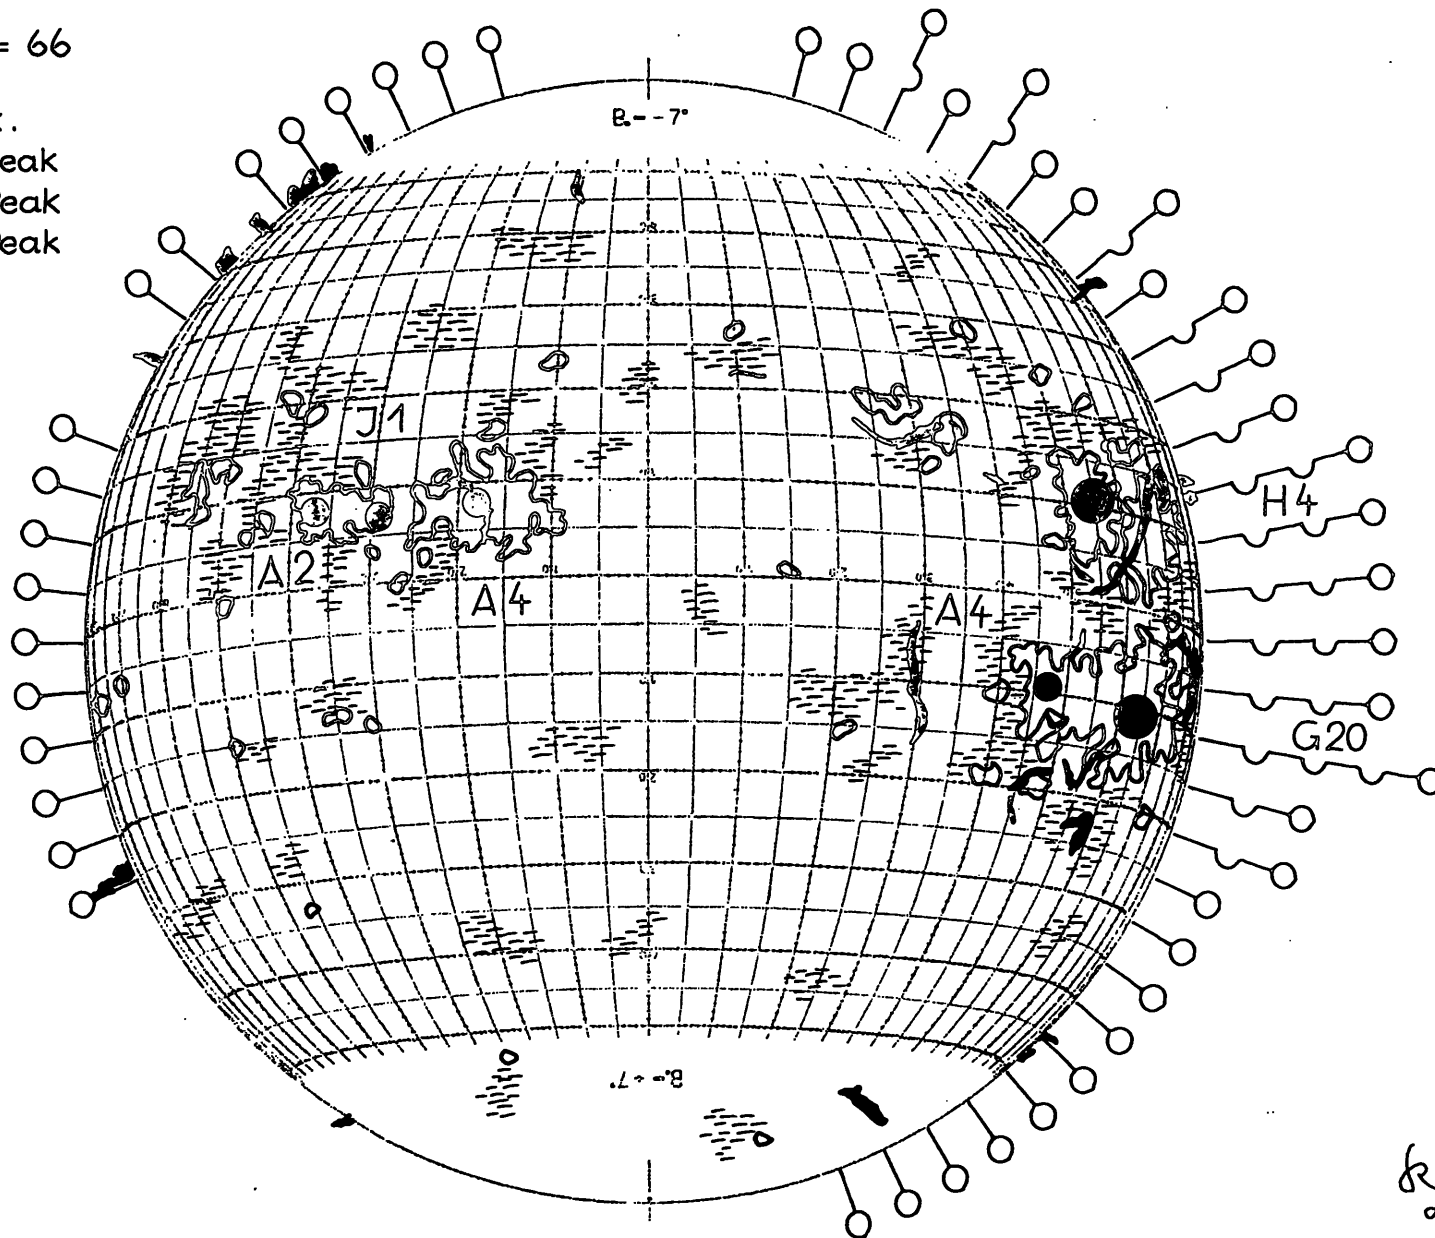

FRAUNHOFER INSTITUT

Map of the Sun

8S 45W 130 - 143 1 T
8S 86W 18⁵⁰ - 19¹¹ 1- P

1962 March 2 R= 66

Plages 156 Kodaik.
Filam. 14³⁹ Sacr. Peak
Promin. 14³⁹ Sacr. Peak
Corona 16 Sacr. Peak

Handwritten signature