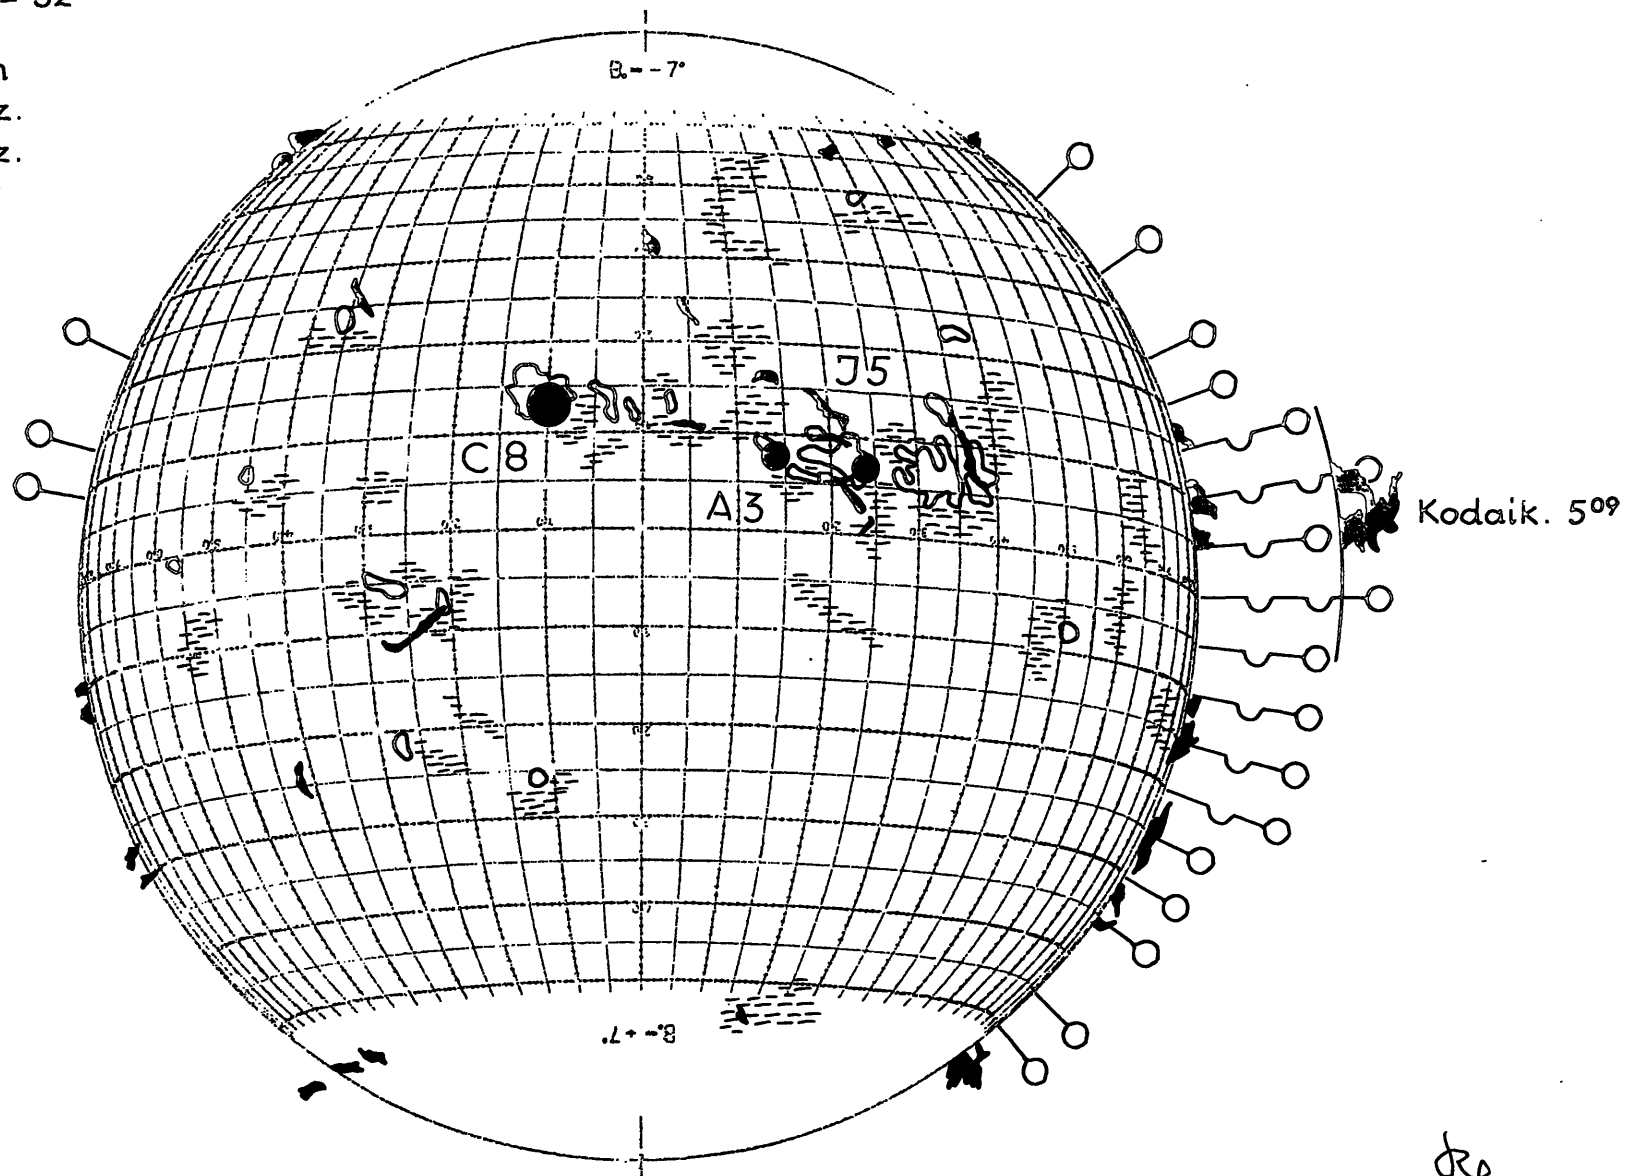

FRAUNHOFER INSTITUT

Map of the Sun

1962 March 6 R = 32

Plages 13⁰¹ Meudon
Filam. 16⁰³ Tonantz.
Promin. 16⁰³ Tonantz.
Corona 15 Climax

APR 30 1962