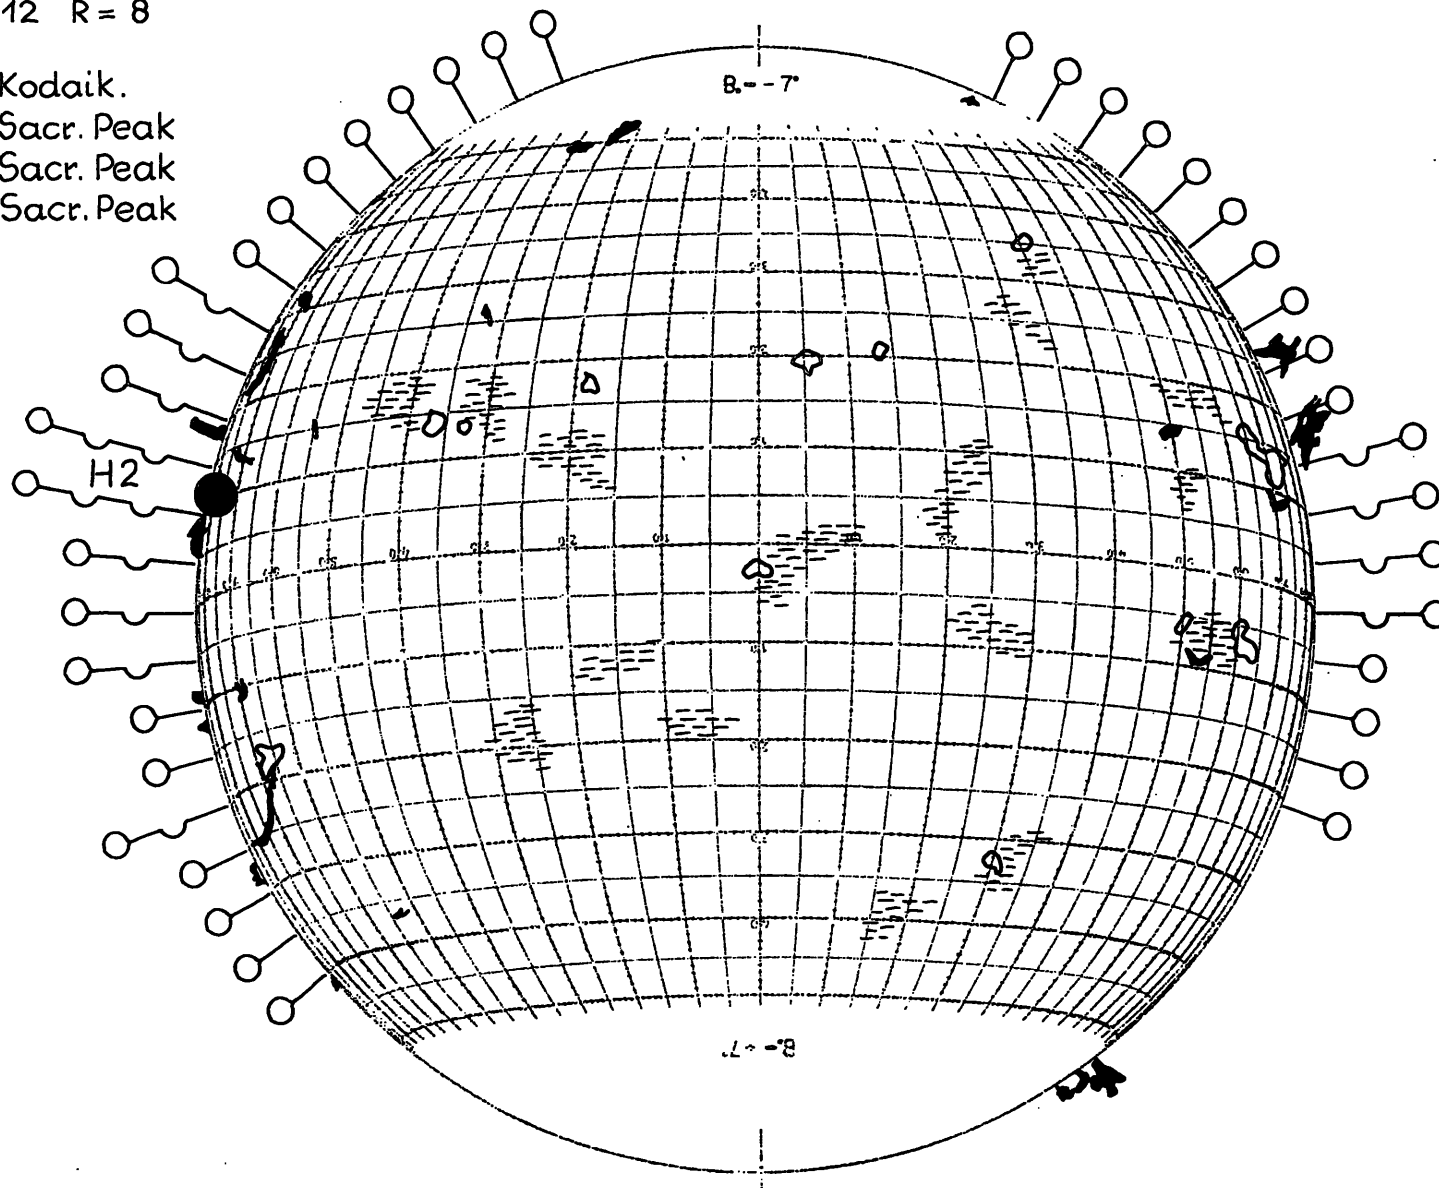

## Map of the Sun

1962 March 12 R = 8

Plages	2 <sup>12</sup>	Kodaik.
Filam.	14 <sup>27</sup>	Sacr. Peak
Promin.	14 <sup>27</sup>	Sacr. Peak
Corona	16	Sacr. Peak

APR 30 1962