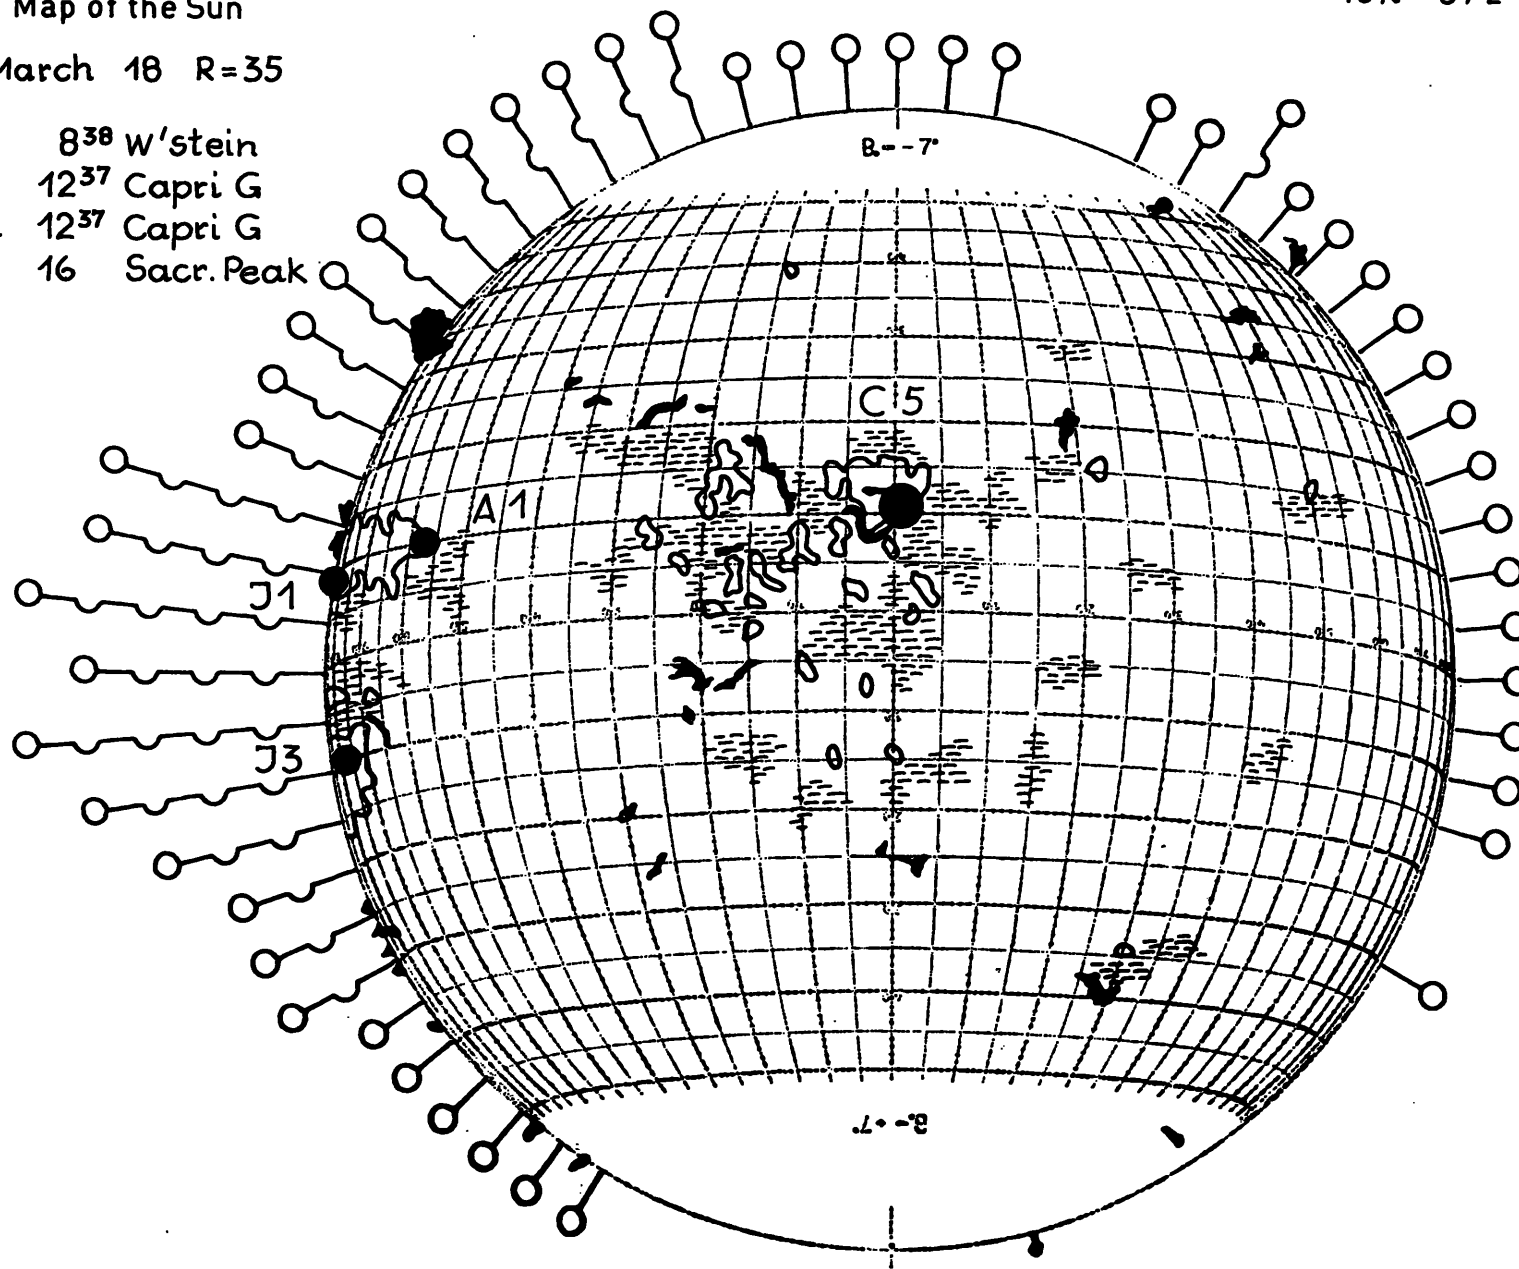

FRAUNHOFER INSTITUT

Map of the Sun

1962 March 18 R=35

Plages 8³⁸ W'stein
Filam. 12³⁷ Capri G
Promin. 12³⁷ Capri G
Corona 16 Sacr. Peak

12N 4W 21⁰² - 22⁵⁶ 1 P
10N 57E 21⁰² - 22⁵² 2x1 - P

Handwritten signature or initials.

MAY 15 1962