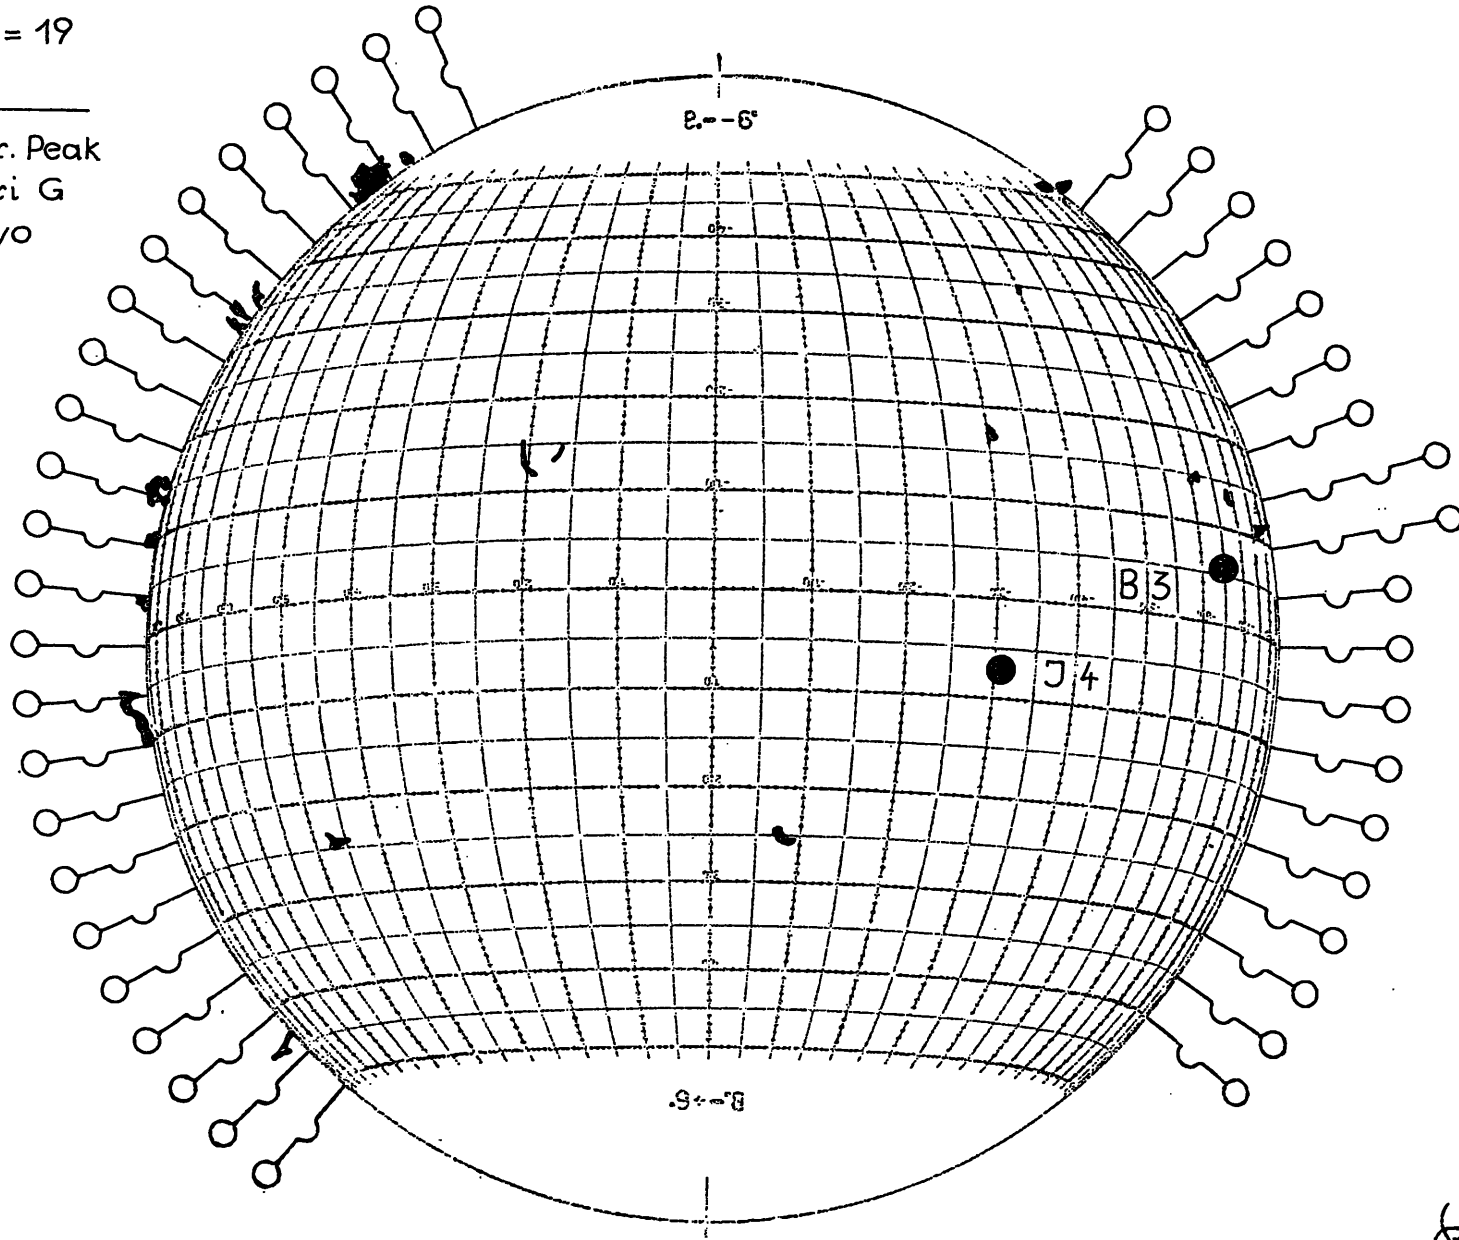

FRAUNHOFER INSTITUT

Map of the Sun

1962 April 5 R= 19

Plages	—	—
Filam.	14 ⁰⁶	Sacr. Peak
Promin.	15 ⁰⁸	Capri G
Corona	3	Tokyo

Handwritten signature

JUN 28 1962