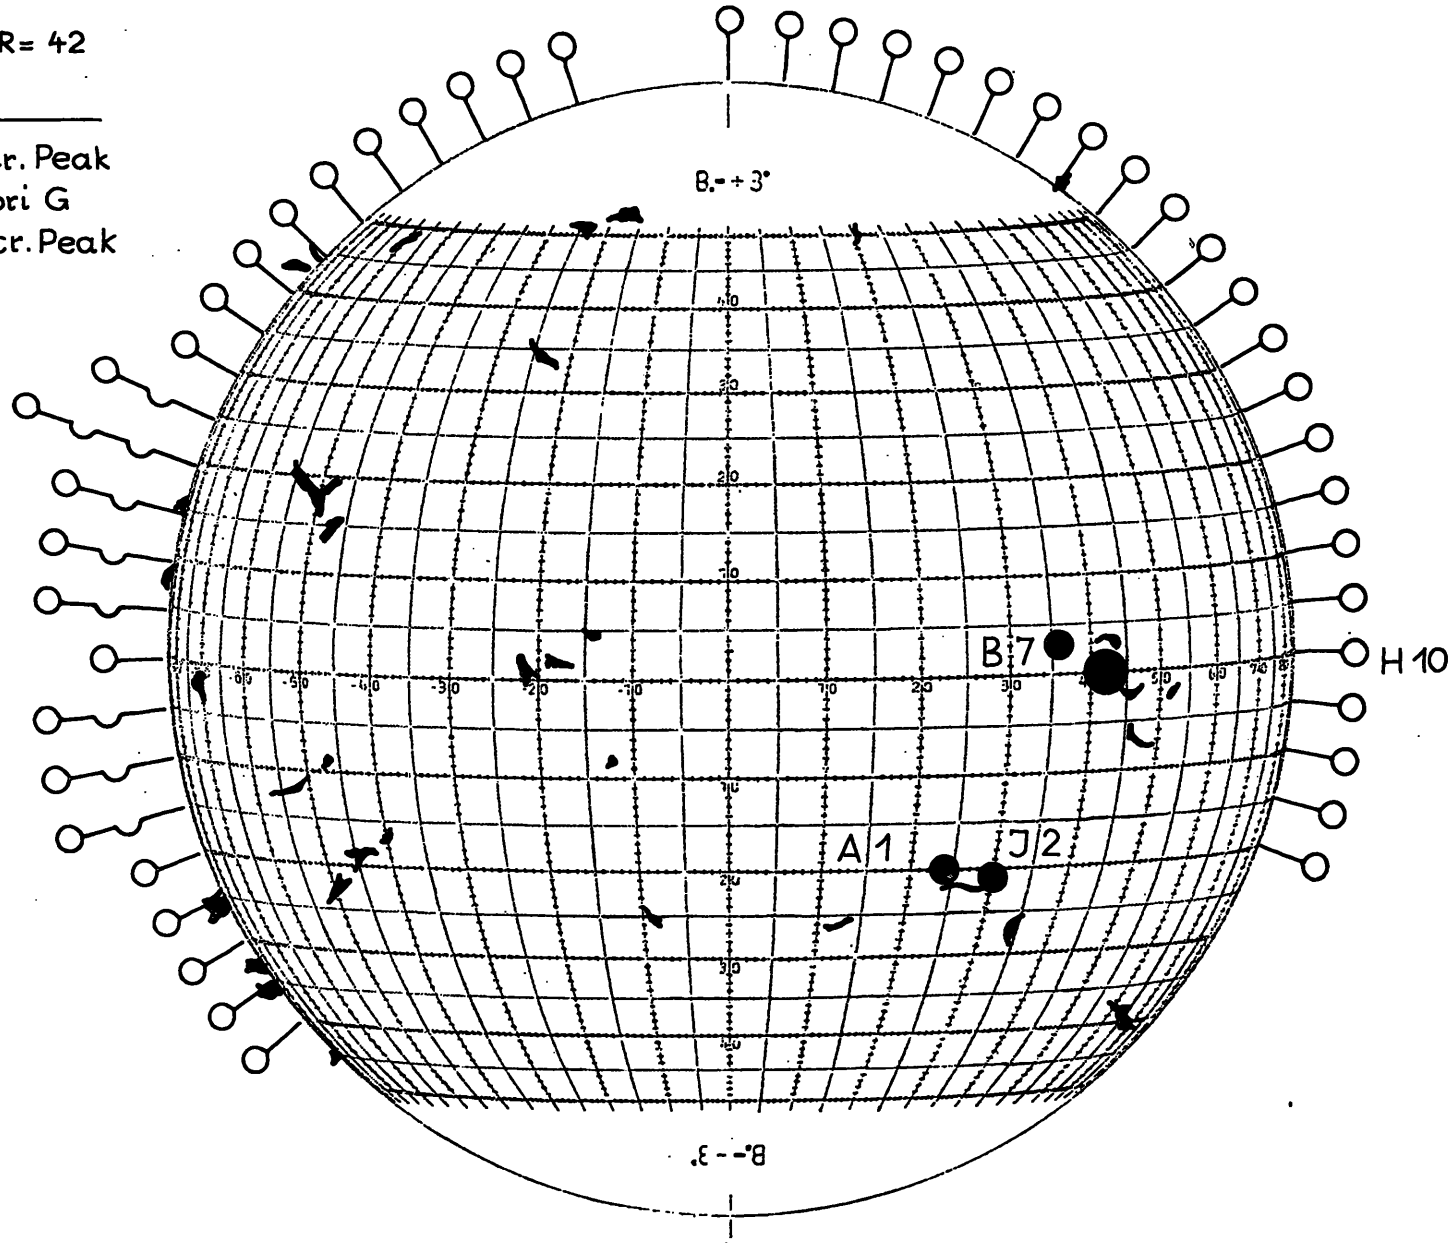

FRAUNHOFER INSTITUT

Map of the Sun

1N 46W 8³⁵ - 21¹² 2x1 - DX
 18S 29W 20¹⁴ 1- X

1962 July 3 R= 42

Plages —————
 Filam. 13⁰³ Sacr. Peak
 Promin. 12⁰⁵ Capri G
 Corona 14 Sacr. Peak

Handwritten signature or initials