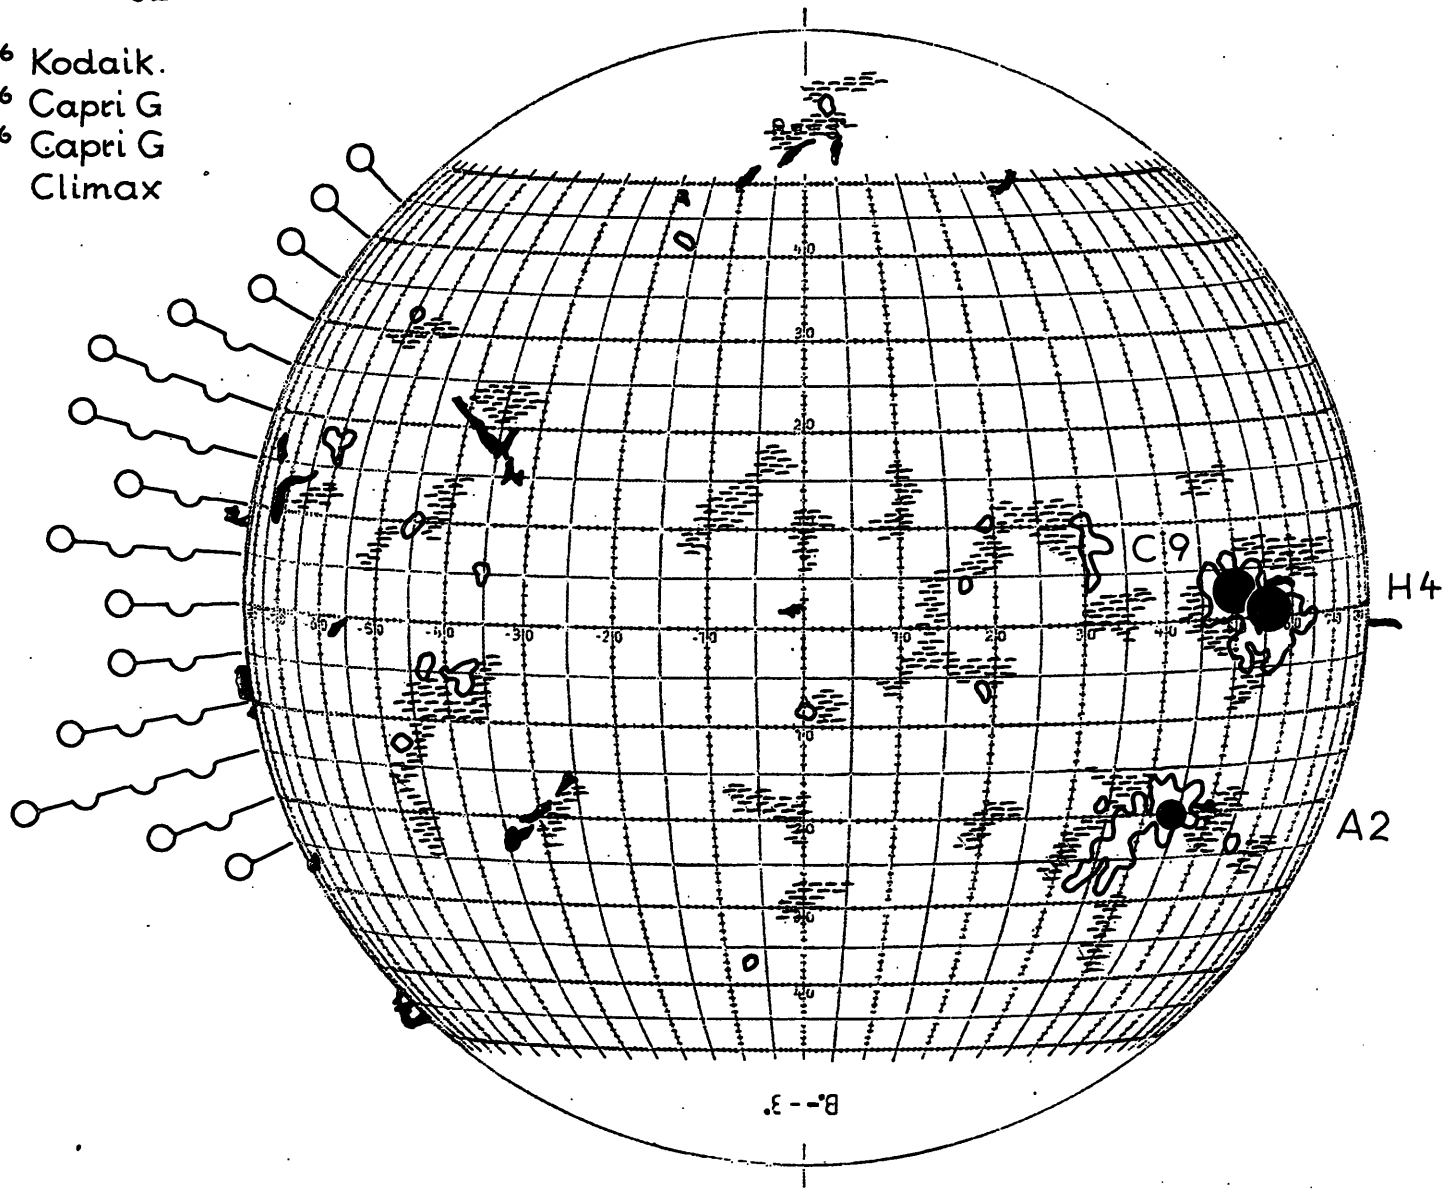

FRAUNHOFER INSTITUT

Map of the Sun

2N 55W 14⁵¹ - 15⁰⁰ 1- P

1962 July .4 R= 32

Plages	2 ⁵⁶	Kodaik.
Filam.	11 ⁵⁶	Capri G
Promin.	11 ⁵⁶	Capri G
Corona	15	Climax

Handwritten signature or initials.