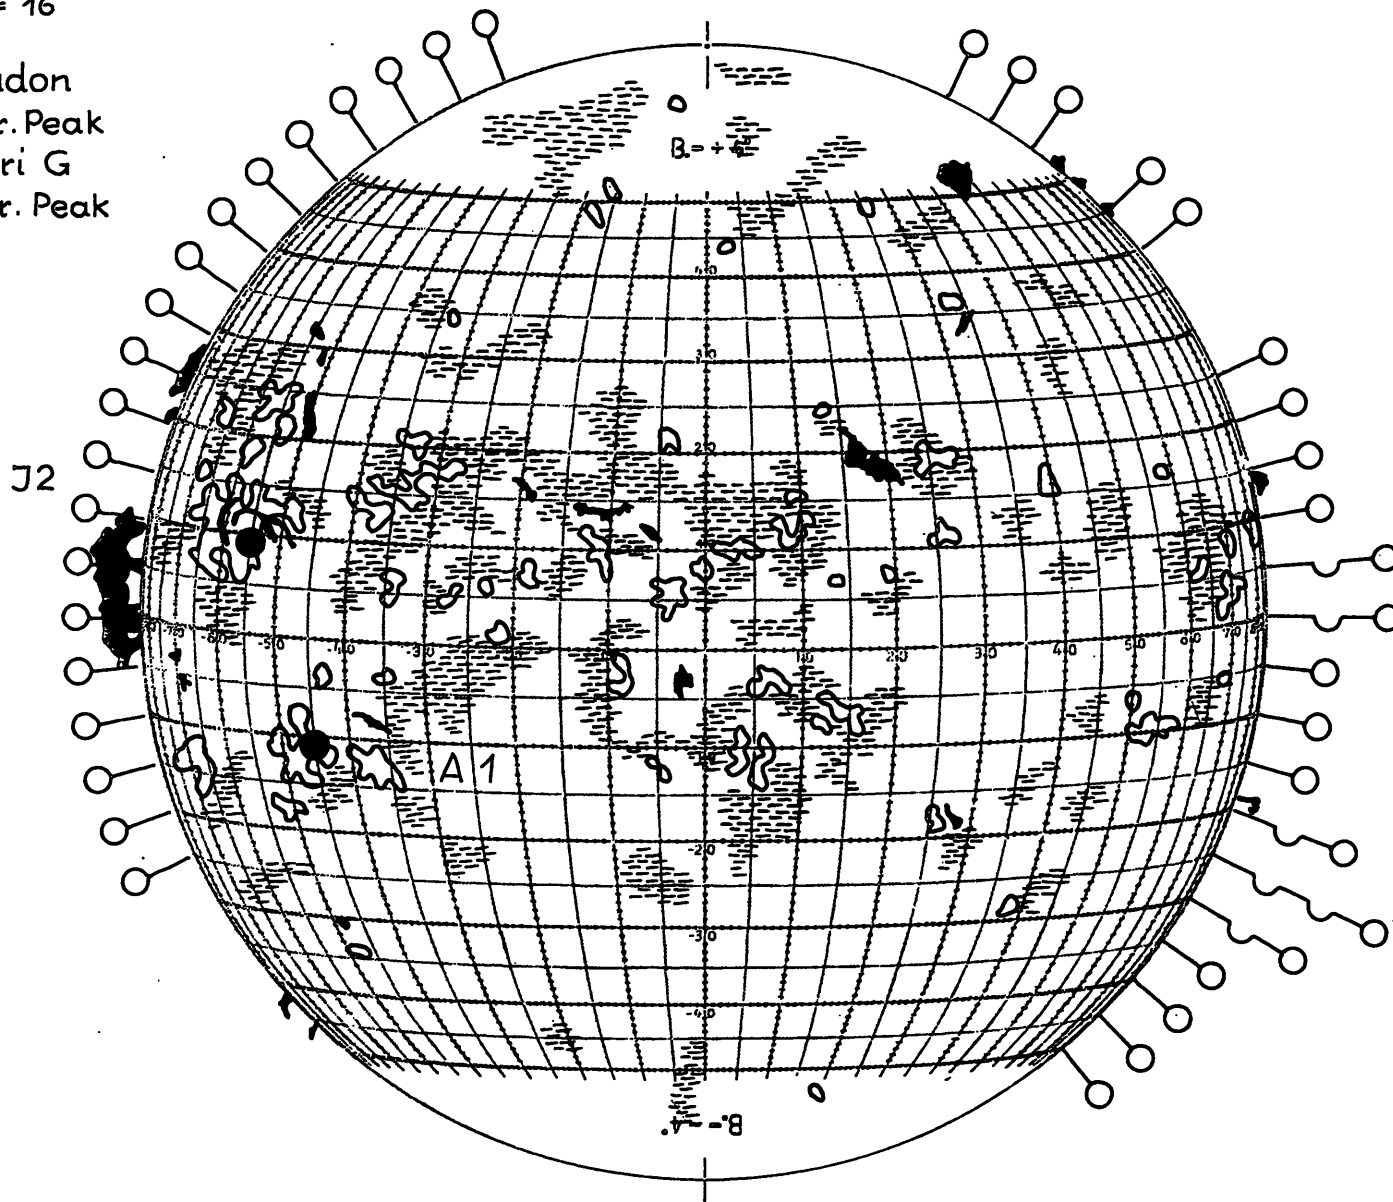

FRAUNHOFER INSTITUT

Map of the Sun

12N 52E 15³⁷ - 16⁰⁴ 1 PW

1962 July 8 R= 16

Plages	7 ³⁰	Meudon
Filam.	13 ⁰¹	Sacr. Peak
Promin.	12 ²¹	Capri G
Corona	14	Sacr. Peak

Handwritten signature or initials.