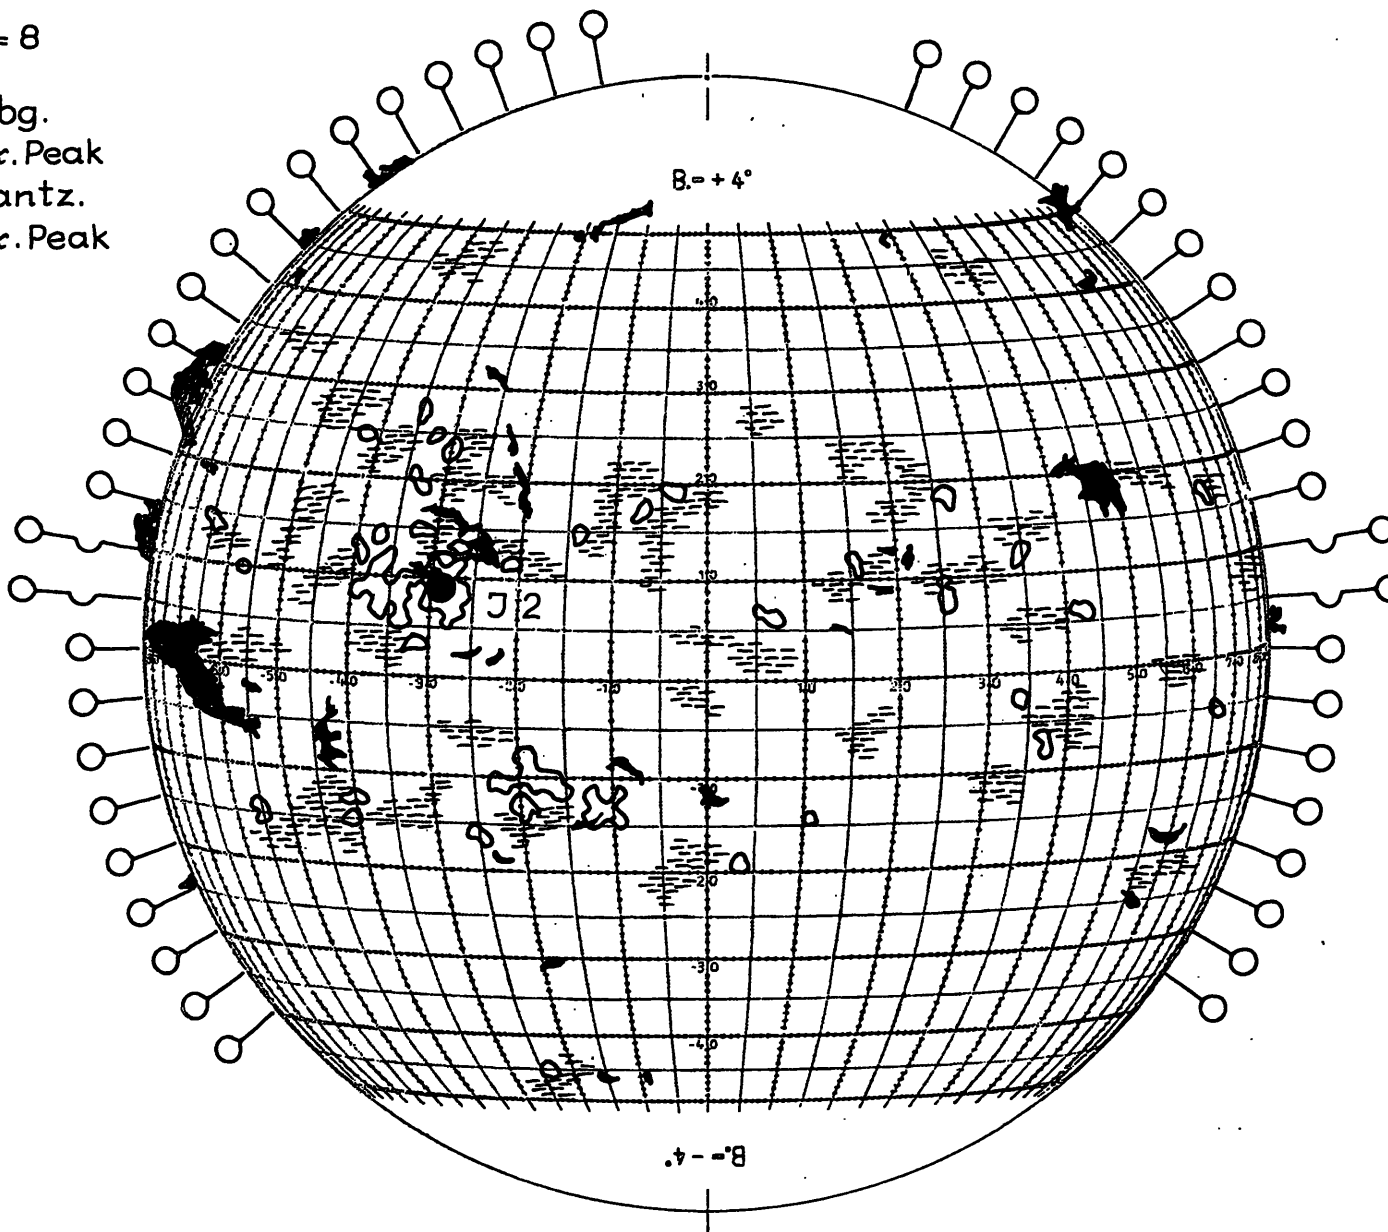

FRAUNHOFER INSTITUT

Map of the Sun

1962 July 10 R=8

Plages	8 ²³	Freibg.
Filam.	14 ³⁷	Sacr. Peak
Promin.	15 ⁵²	Tonantz.
Corona	15	Sacr. Peak

6
25