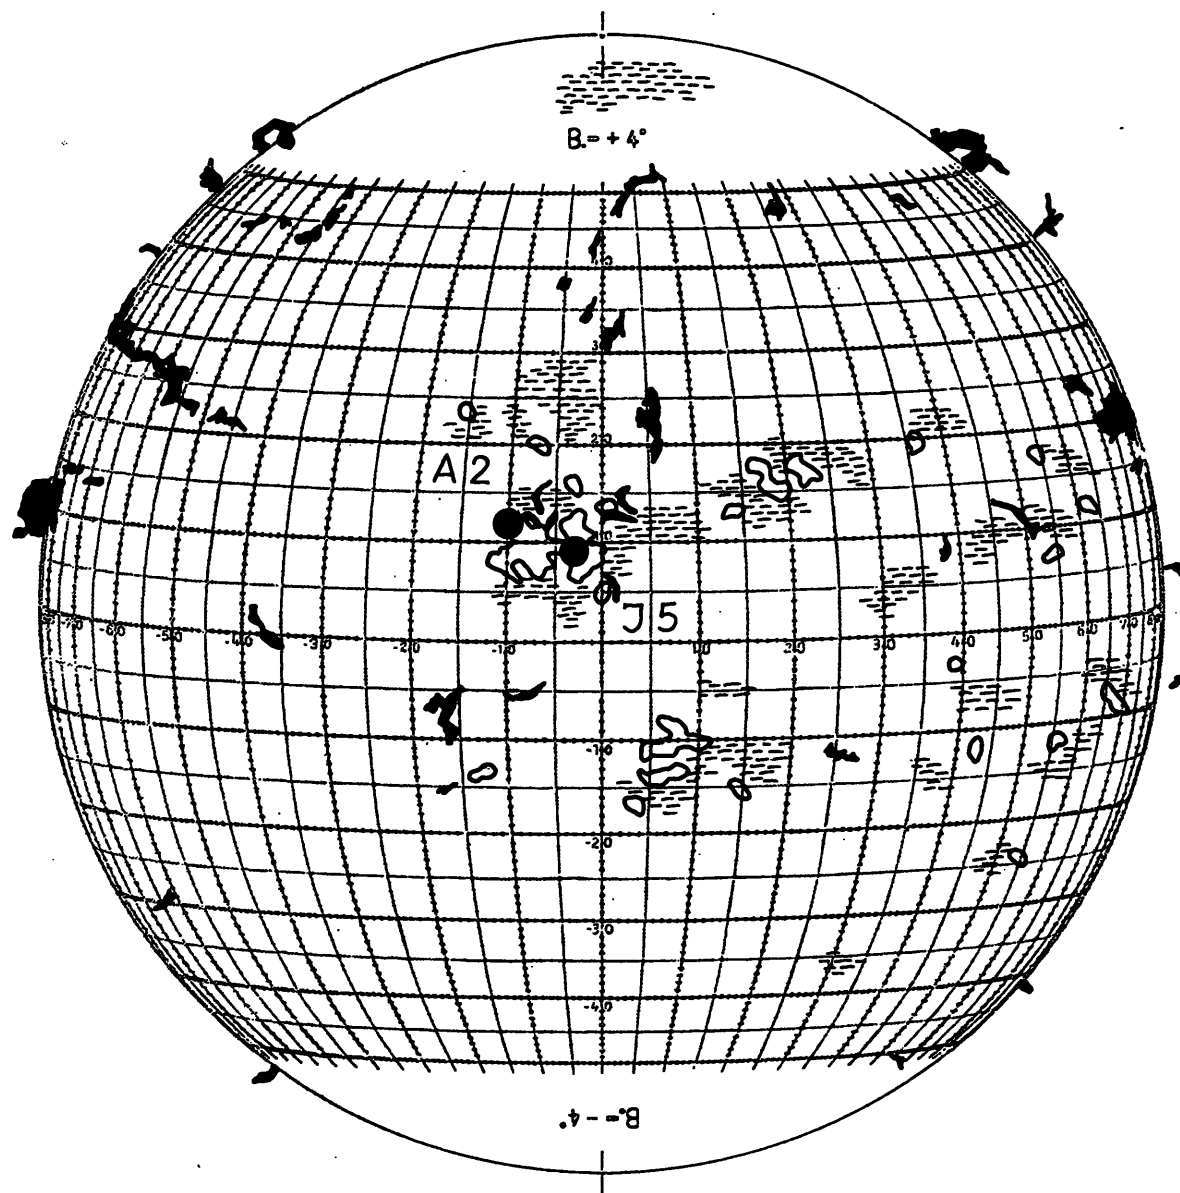

## Map of the Sun

1962 July 12 R= 19

Plages 11<sup>35</sup> Freibg.\*  
Filam. 12<sup>10</sup> Capri G  
Promin. 12<sup>10</sup> Capri G  
Corona — — — — —

20  
25

\* Incomplete in the eastern part .