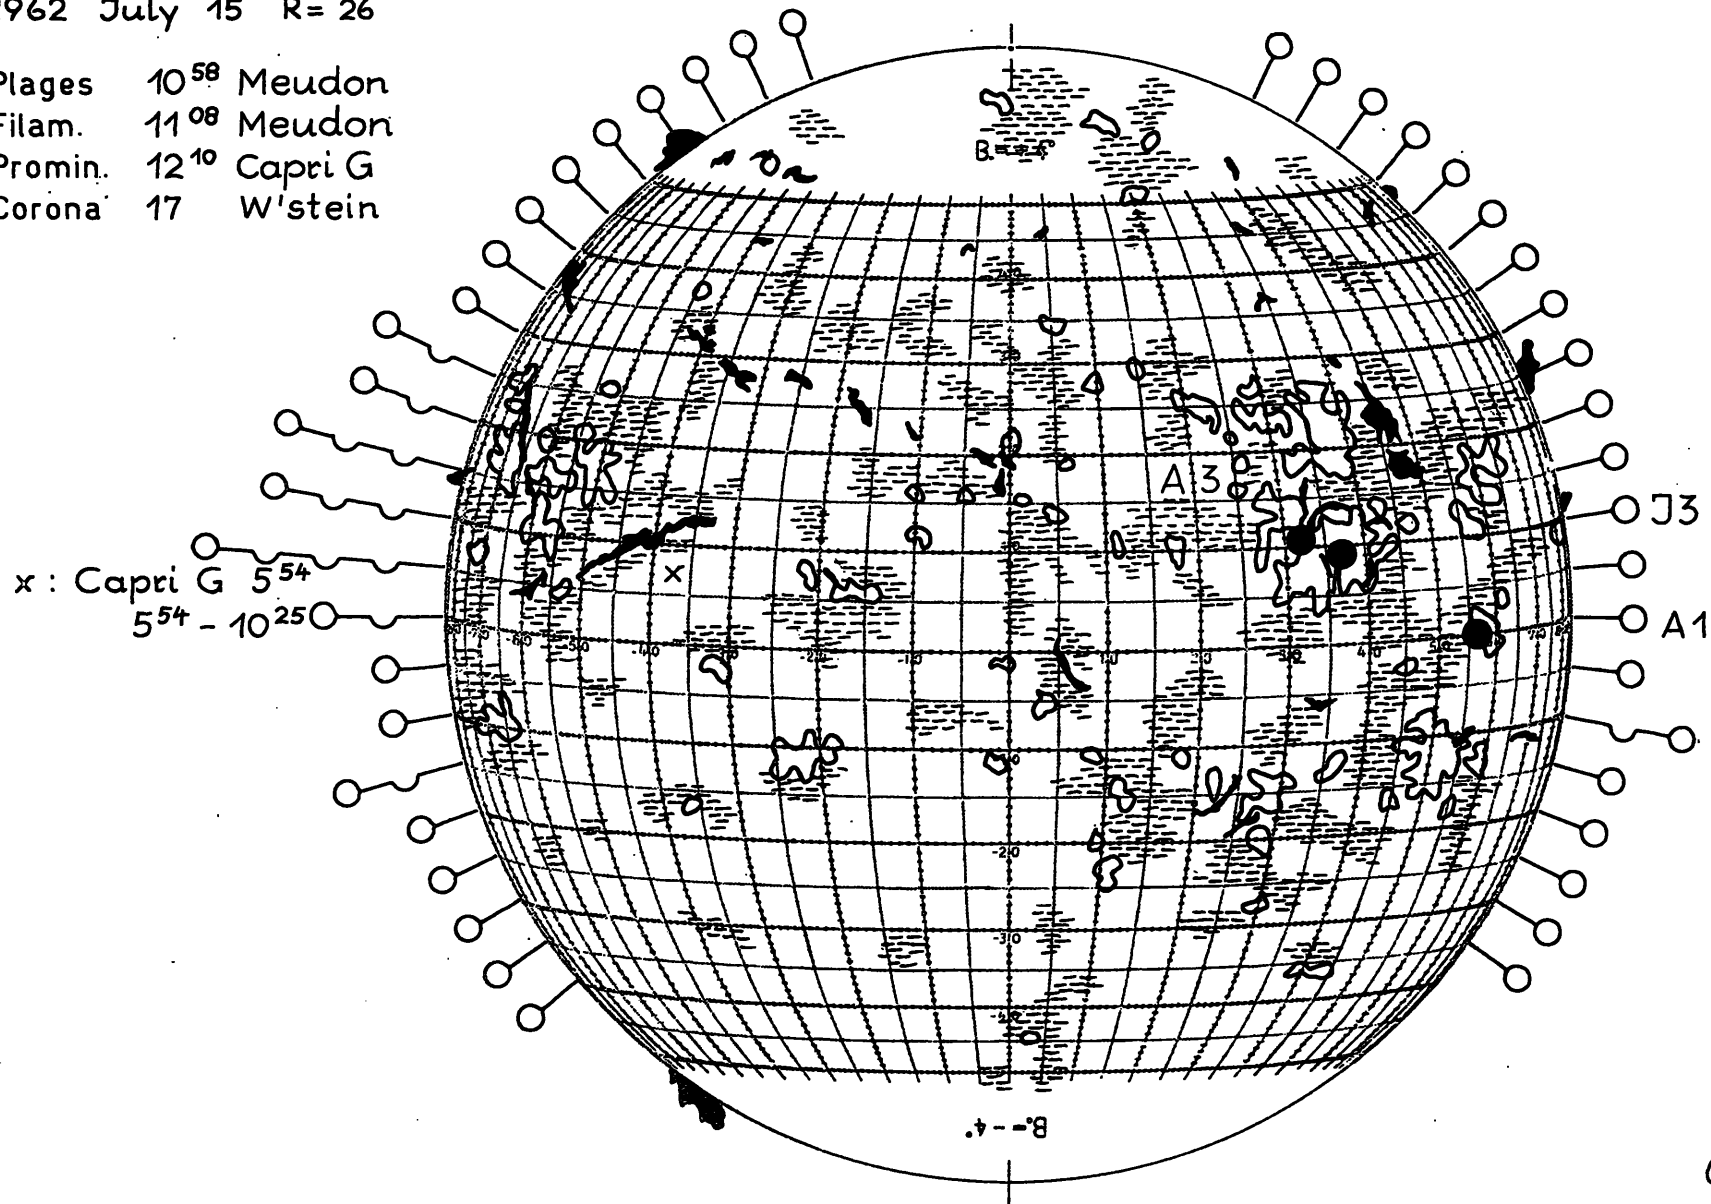

FRAUNHOFER INSTITUT

Map of the Sun

1962 July 15 R= 26

Plages 10⁵⁸ Meudon
Filam. 11⁰⁸ Meudon
Promin. 12¹⁰ Capri G
Corona 17 W'stein

9N 28W 6⁰⁸ - 10²⁷ 3x1 - CDJ

Handwritten signature or initials.