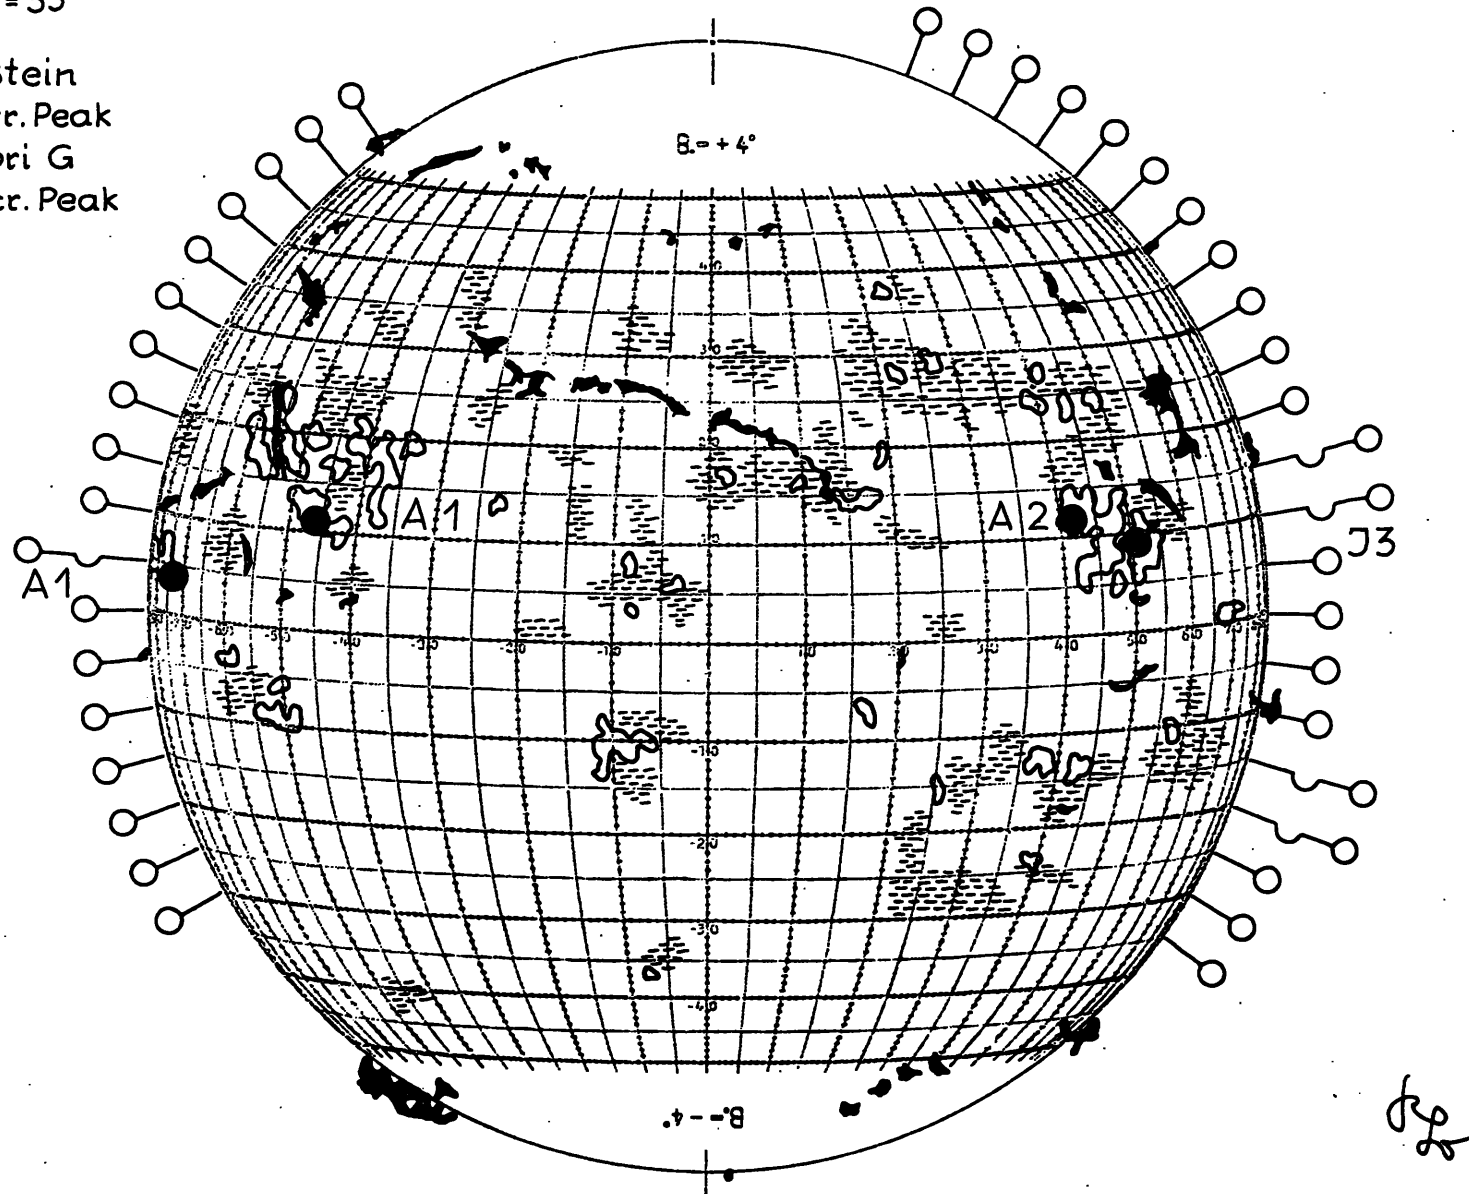

FRAUNHOFER INSTITUT

Map of the Sun

1962 July 16 R=33

Plages 10³⁰ W'stein
Filam. 13⁰⁰ Sacr. Peak
Promin. 12⁰⁴ Capri G
Corona 16 Sacr. Peak

13S 12E 7²⁵ - 7⁴² 1- D

SEP 17 1962