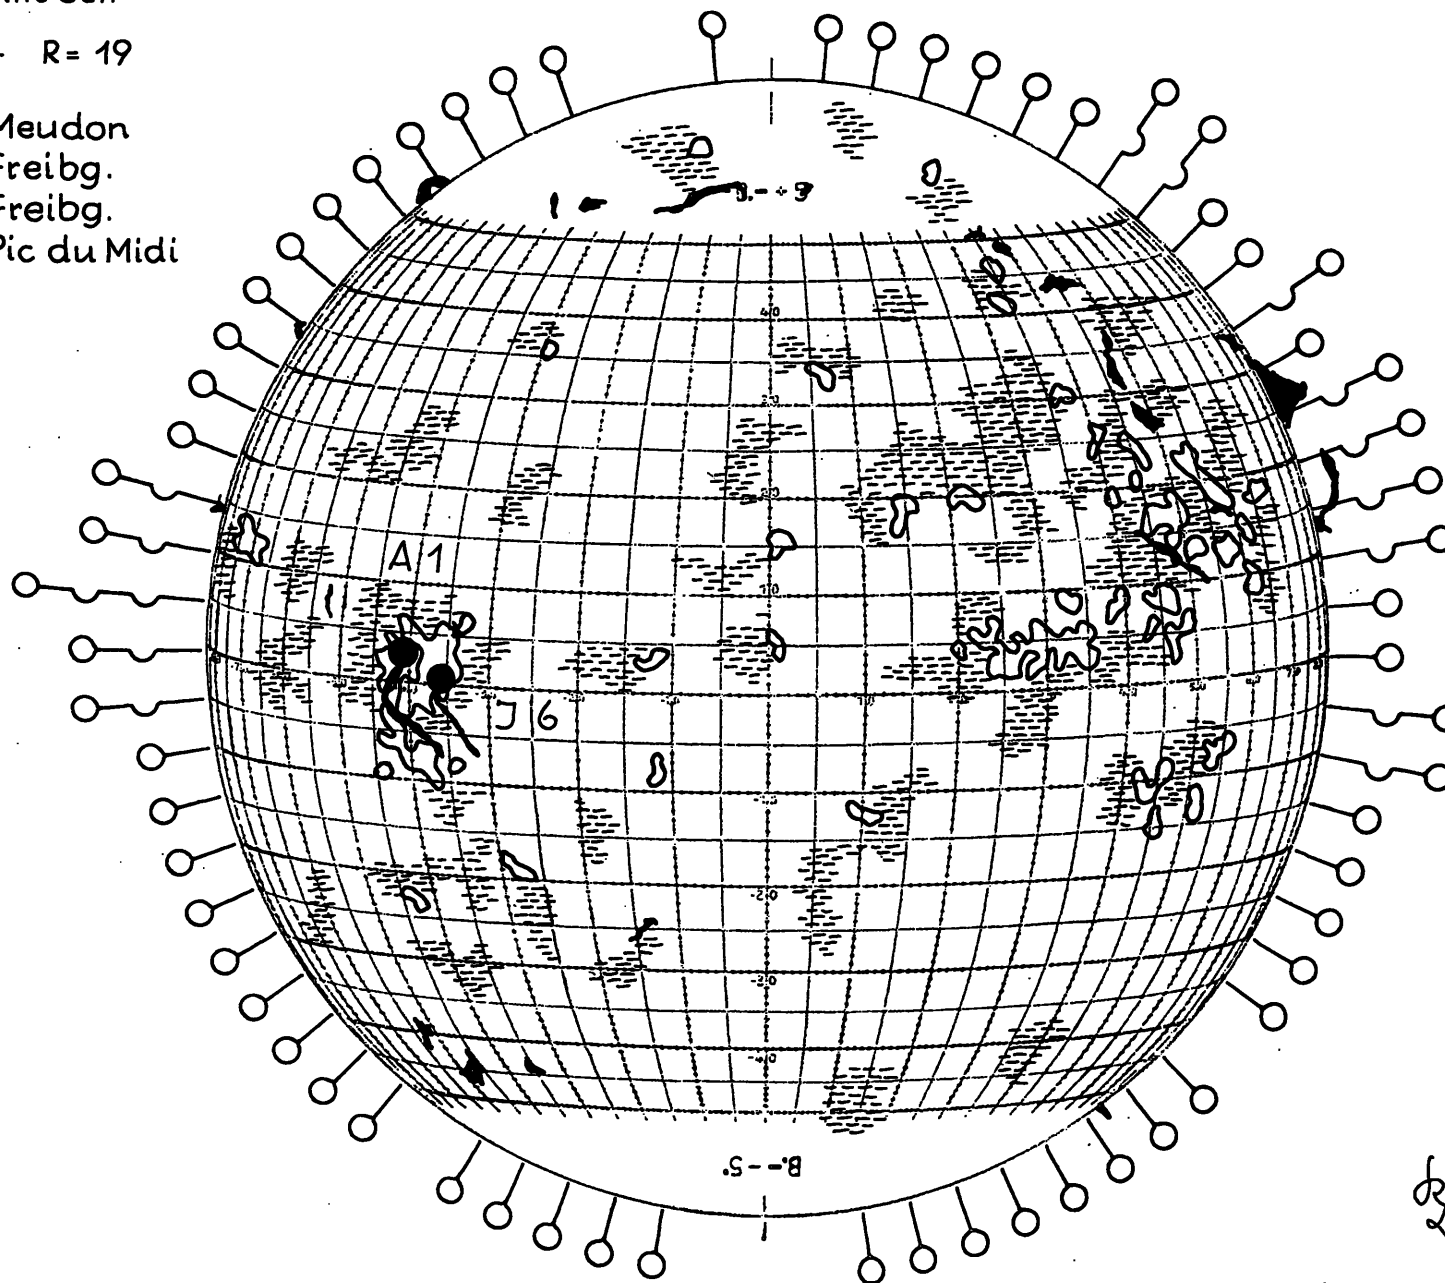

FRAUNHOFER INSTITUT

Map of the Sun

1962 July 24 R= 19

Plages 7²⁵ Meudon
Filam. 9¹⁷ Freibg.
Promin. 9¹⁷ Freibg.
Corona 8 Pic du Midi

Handwritten signature or initials.

SEP 17 1962