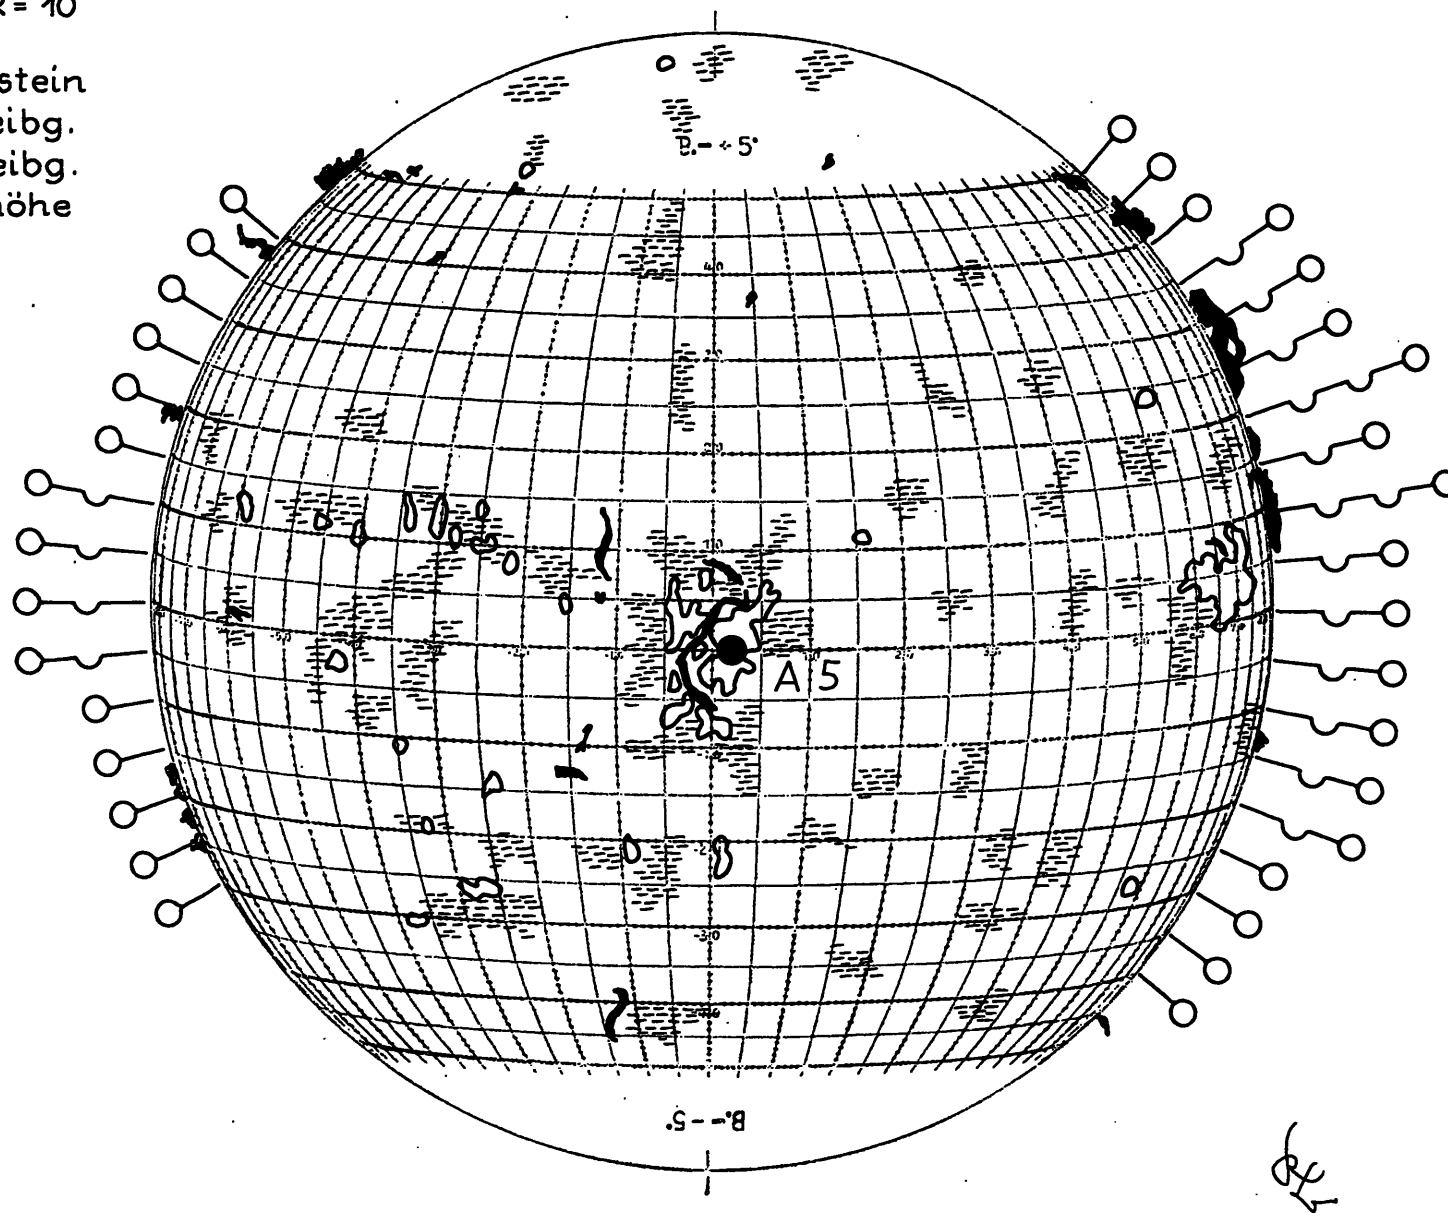

FRAUNHOFER INSTITUT

Map of the Sun

1962 July 27 R=10

Plages	6 ⁴³	W'stein
Filam.	12 ⁵⁷	Freibg.
Promin.	12 ⁵⁷	Freibg.
Corona	9	K'höhe

SEP 17 1962